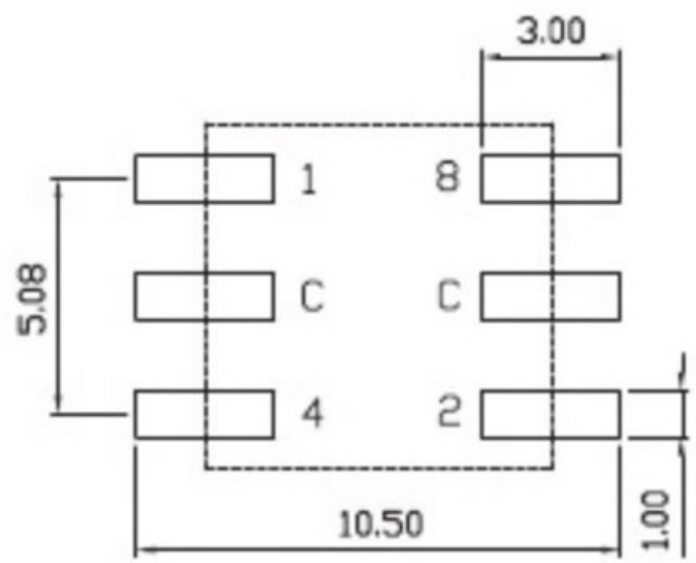

| REV | DATE | REMARKS |
|-----|------|---------|
| △   |      |         |
| △   |      |         |

| APPD  | CHKD    | D'SGD   | TITLE             |
|---|---------|---------|-------------------|
| Y.D WANG  | J.S KIM | H.S LEE | ROTARY DIP SWITCH |
| 科斯达电子科技有限公司<br>Keside Electronic Technology Co., Ltd. |         |         |                   |