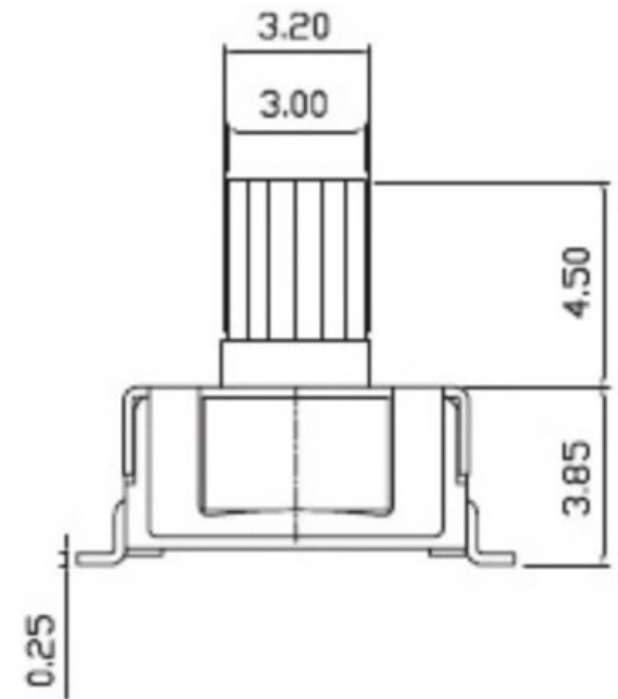

| REV | DATE | REMARKS |
|-----|------|---------|
| △   |      |         |
| △   |      |         |

| APPD  | CHKD    | D'SGD   | TITLE             |
|---|---------|---------|-------------------|
| Y.D WANG  | J.S KIM | H.S LEE | ROTARY DIP SWITCH |
| 科斯达电子科技有限公司<br>Keside Electronic Technology Co., Ltd. |         |         |                   |