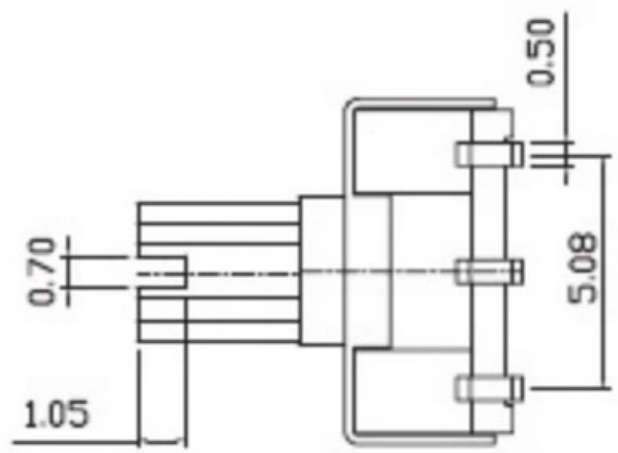

| REV | DATE | REMARKS |
|-----|------|---------|
| △   |      |         |
| △   |      |         |

| APPD  | CHKD    | D'SGD   | TITLE             |
|---|---------|---------|-------------------|
| Y.D WANG  | J.S KIM | H.S LEE | ROTARY DIP SWITCH |
| 科斯达电子科技有限公司<br>Keside Electronic Technology Co., Ltd. |         |         |                   |