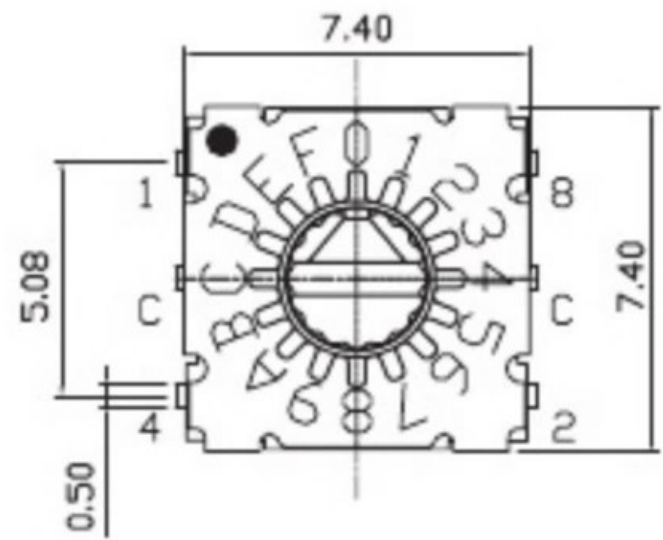

| REV | DATE | REMARKS |
|-----|------|---------|
| △   |      |         |
| △   |      |         |

| APPD  | CHKD    | D'SGD   | TITLE             |
|---|---------|---------|-------------------|
| Y.D WANG  | J.S KIM | H.S LEE | ROTARY DIP SWITCH |
| 科斯达电子科技有限公司<br>Keside Electronic Technology Co., Ltd. |         |         |                   |