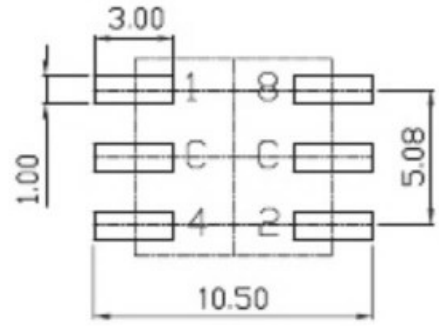

| REV | DATE | REMARKS |
|-----|------|---------|
| △ | | |
| △ | | |

| APPD | CHKD | D'SGD | TITLE |
|----------|---------|---------|---|
| Y.D WANG | J.S KIM | H.S LEE | ROTARY DIP SWITCH |
| | | | 科斯达电子科技有限公司 Koside Electronic Technology Co., Ltd. |