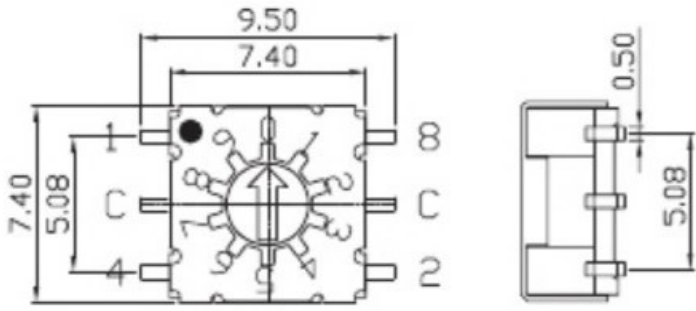

| REV | DATE | REMARKS |
|-----|------|---------|
| △ | | |
| △ | | |

| APPD | CHKD | D'SGD | TITLE |
|----------|---------|---------|---|
| Y.D WANG | J.S KIM | H.S LEE | ROTARY DIP SWITCH |
| | | | 科斯达电子科技有限公司 Koside Electronic Technology Co., Ltd. |