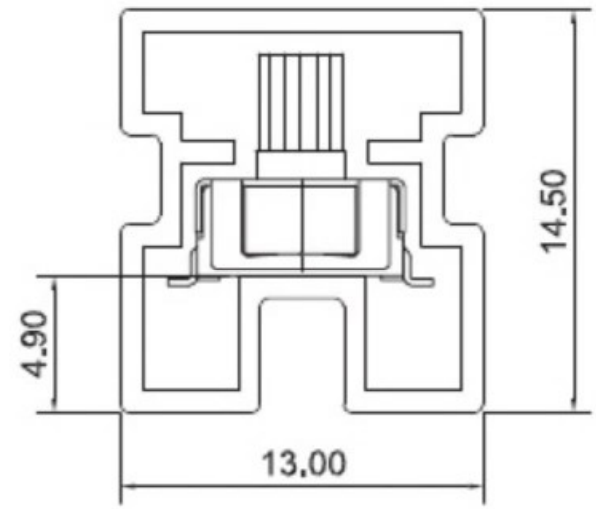

| REV | DATE | REMARKS |
|-----|------|---------|
| △ | | |
| △ | | |

| APPD | CHKD | D'SGD | TITLE |
|----------|---------|---------|---|
| Y.D WANG | J.S KIM | H.S LEE | ROTARY DIP SWITCH |
| | | | 科斯达电子科技有限公司 Koside Electronic Technology Co., Ltd. |