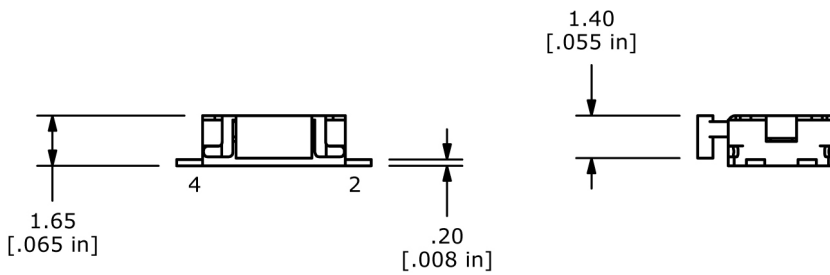

TL1014 SERIES TACT SWITCH

ANTI-VANDAL SWITCHES
DETECTOR SWITCHES
DIP SWITCHES
KEYLOCK SWITCHES
NAVIGATION SWITCHES
PUSHBUTTON SWITCHES
ROCKER SWITCHES
ROTARY SWITCHES
SLIDE SWITCHES
SNAP ACTION SWITCHES
TACTILE SWITCHES
TOGGLE SWITCHES
CAP OPTIONS

BODY DIMENSIONS

A - No Boss