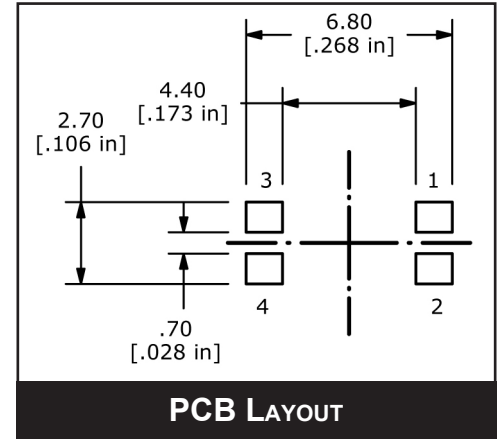

TL1014 SERIES TACT SWITCH

ANTI-VANDAL SWITCHES
DETECTOR SWITCHES
DIP SWITCHES
KEYLOCK SWITCHES
NAVIGATION SWITCHES
PUSHBUTTON SWITCHES
ROCKER SWITCHES
ROTARY SWITCHES
SLIDE SWITCHES
SNAP ACTION SWITCHES
TACTILE SWITCHES
TOGGLE SWITCHES
CAP OPTIONS

BODY DIMENSIONS

A - No Boss