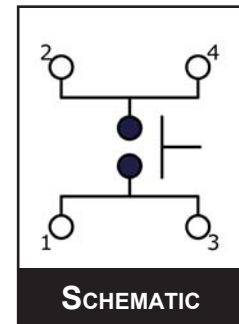

TL1014 SERIES TACT SWITCH

ANTI-VANDAL SWITCHES
DETECTOR SWITCHES
DIP SWITCHES
KEYLOCK SWITCHES
NAVIGATION SWITCHES
PUSHBUTTON SWITCHES
ROCKER SWITCHES
ROTARY SWITCHES
SLIDE SWITCHES
SNAP ACTION SWITCHES
TACTILE SWITCHES
TOGGLE SWITCHES
CAP OPTIONS

BODY DIMENSIONS

A - No Boss