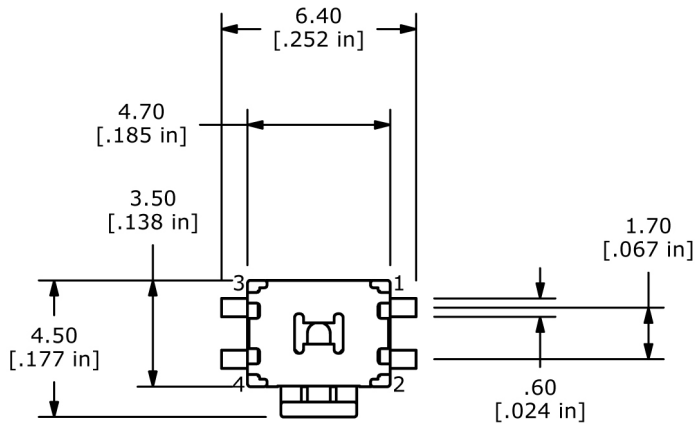

TL1014 SERIES TACT SWITCH

ANTI-VANDAL SWITCHES
DETECTOR SWITCHES
DIP SWITCHES
KEYLOCK SWITCHES
NAVIGATION SWITCHES
PUSHBUTTON SWITCHES
ROCKER SWITCHES
ROTARY SWITCHES
SLIDE SWITCHES
SNAP ACTION SWITCHES
TACTILE SWITCHES
TOGGLE SWITCHES
CAP OPTIONS

BODY DIMENSIONS

A - No Boss