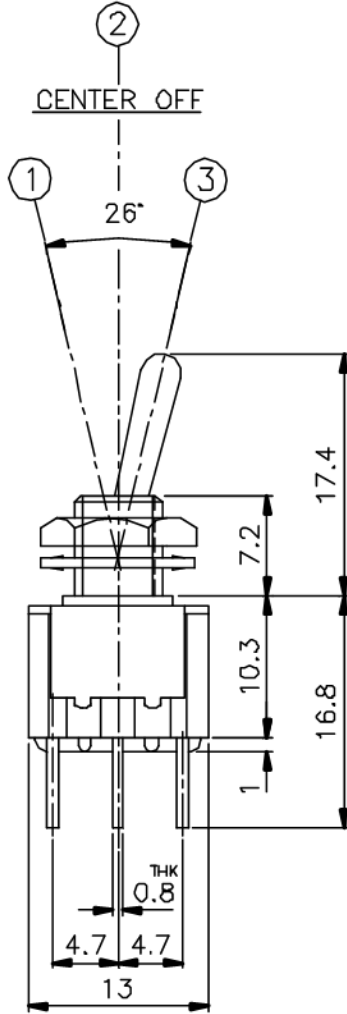

(NON-SHORTING)
SCHEMATIC

TOOTH WASHER

1/4"-40 UNC NUT

ISSUED	SPECIFICATION (INITIAL)	TITLE: TOGGLE SWITCH 2P3T		
	RATING: AC 125V 3A	MODEL NO: WT-23102-T(P1)17.4		
	CONTACT RESISTANCE: Not more than 30mΩ	UNIT: m	m	DWN
	INSULATION RESISTANCE: 500M OHM AT 500V DC	SCALE: 2 : 1	CHK'D	
	WITHSTAND VOLTAGE: AC 1000V FOR 1 MIN	TOLERANCE: ±0.20	APPD.	
	OPERATION FORCE: 300 ± 150 GRAMS			
	SWITCHING LIFE: 10000 Cycles (6-10c/m unloading)			
BY:	 广东科斯达电子科技有限公司 GUANG DONG KE SI DA ELECTRONIC TECHNOLOGY CO., LTD.	DRWG NO:		
DATE:		980451-00		