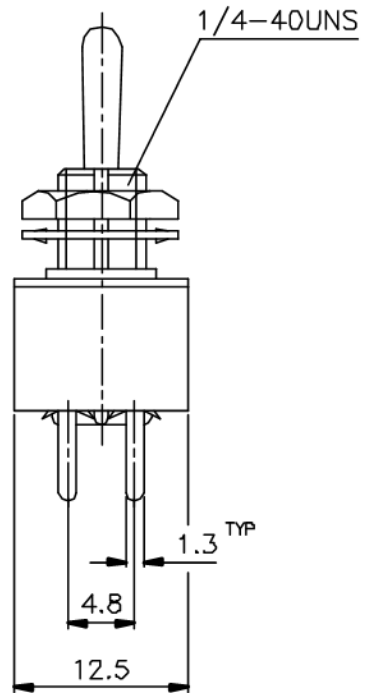

(NON-SHORTING)
SCHEMATIC

TOOTH WASHER

1/4"-40 UNC NUT

ISSUED	SPECIFICATION (INITIAL)	TITLE: TOGGLE SWITCH 2P3T		
	RATING: AC 125V 3A	MODEL NO: WT-23102-T(P1)17.4		
	CONTACT RESISTANCE: Not more than 30mΩ	UNIT: m	m	DWN
	INSULATION RESISTANCE: 500M OHM AT 500V DC	SCALE: 2 : 1	CHK'D	
	WITHSTAND VOLTAGE: AC 1000V FOR 1 MIN	TOLERANCE: ±0.20	APPD.	
	OPERATION FORCE: 300 ± 150 GRAMS			
	SWITCHING LIFE: 10000 Cycles (6-10c/m unloading)			
BY:	 广东科斯达电子科技有限公司 GUANG DONG KE SI DA ELECTRONIC TECHNOLOGY CO., LTD.	DRWG NO:		
DATE:		980451-00		