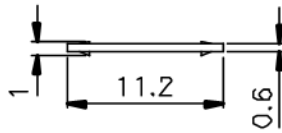

(NON-SHORTING)
SCHEMATIC

TOOTH WASHER

1/4"-40 UNC NUT

ISSUED	SPECIFICATION (INITIAL)	TITLE: TOGGLE SWITCH 2P3T		
	RATING: AC 125V 3A	MODEL NO: WT-23102-T(P1)17.4		
	CONTACT RESISTANCE: Not more than 30mΩ	UNIT: m	m	DWN
	INSULATION RESISTANCE: 500M OHM AT 500V DC	SCALE: 2 : 1	CHK'D	
	WITHSTAND VOLTAGE: AC 1000V FOR 1 MIN	TOLERANCE: ±0.20	APPD.	
	OPERATION FORCE: 300 ± 150 GRAMS			
	SWITCHING LIFE: 10000 Cycles (6-10c/m unloading)			
BY:	 广东科斯达电子科技有限公司 GUANG DONG KE SI DA ELECTRONIC TECHNOLOGY CO., LTD.	DRWG NO:		
DATE:		980451-00		