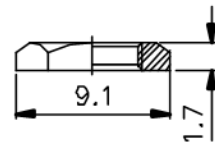

(NON-SHORTING)
SCHEMATIC

TOOTH WASHER

1/4"-40 UNC NUT

ISSUED	SPECIFICATION (INITIAL)	TITLE: TOGGLE SWITCH 2P3T		
	RATING: AC 125V 3A	MODEL NO: WT-23102-T(P1)17.4		
	CONTACT RESISTANCE: Not more than 30mΩ	UNIT: m	m	DWN
	INSULATION RESISTANCE: 500M OHM AT 500V DC	SCALE: 2 : 1	CHK'D	
	WITHSTAND VOLTAGE: AC 1000V FOR 1 MIN	TOLERANCE: ±0.20	APPD.	
	OPERATION FORCE: 300 ± 150 GRAMS			
	SWITCHING LIFE: 10000 Cycles (6-10c/m unloading)			
BY:	 广东科斯达电子科技有限公司 GUANG DONG KE SI DA ELECTRONIC TECHNOLOGY CO., LTD.	DRWG NO:		
DATE:		980451-00		