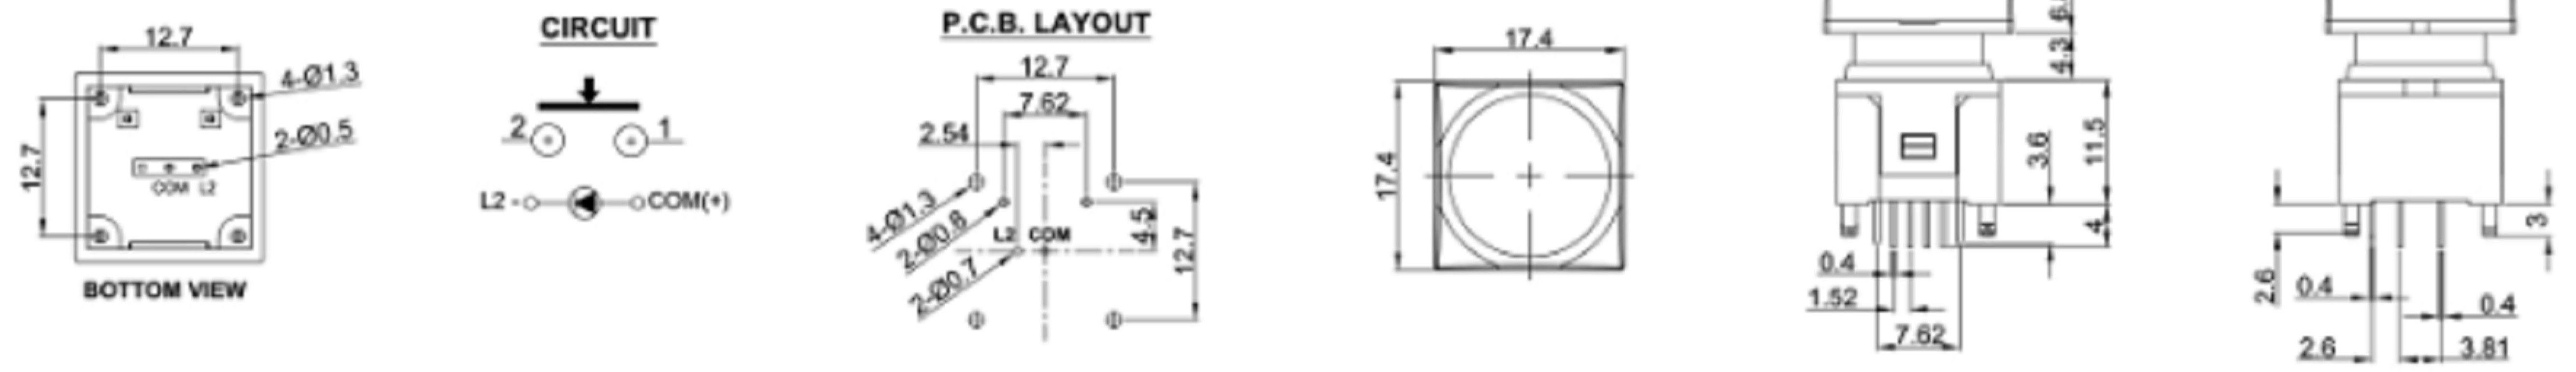

RGB三色灯:

广东科斯达电子科技有限公司
GUANG DONG KE SI DA ELECTRONIC TECHNOLOGY CO., LTD.

TOLERANCE UNLESS OTHERWISE STATED: Up to 5 ±0.2, Above 5 ~ 15 ±0.3, Above 15 ~ 30 ±0.4, Above 30 ~ 50 ±0.5, Angle ±0.3
3RD. ANGEL'S
UNITS MM

DRAWN BY:	DATE	MAT'L	TITLE	SWITCH
Jack Lu	12/27/22		MODLE	TACT SWITCH WITH LED
CHECKED BY:	DATE	FINISH	DWG NO.	
Jacky Chen	12/27/22		PART NO.	
APPROVED BY:	DATE	SCALE	1 : 1	
Tony Kao	12/27/22	SHEET NO.	1 of 1	

ITEM NO.	DESCRIPTION	DRAWN	DATE

SIZE
A4
VER
R