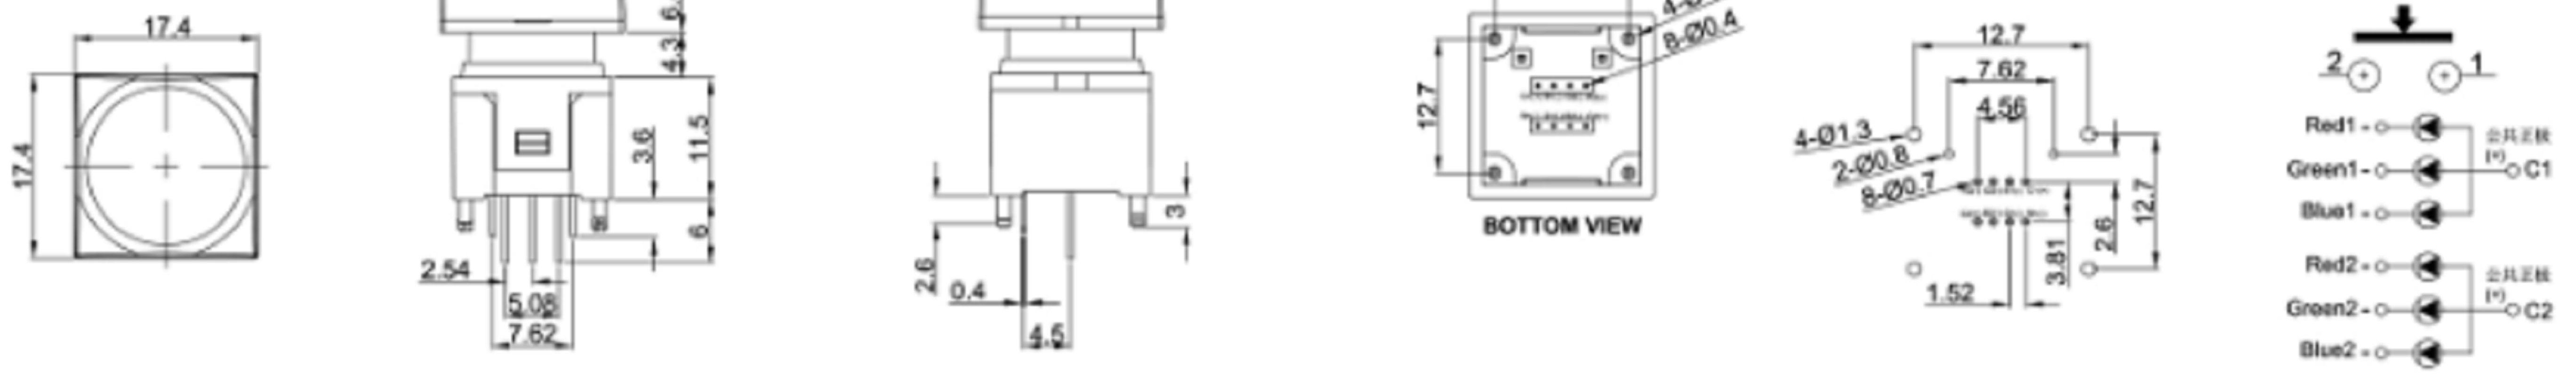

双色灯:

广东科斯达电子科技有限公司
GUANG DONG KE SI DA ELECTRONIC TECHNOLOGY CO., LTD.

TOLERANCE UNLESS OTHERWISE STATED: Up to 5 ±0.2, Above 5 ~ 15 ±0.3, Above 15 ~ 30 ±0.4, Above 30 ~ 50 ±0.5, Angle ±0.3
3RD. ANGEL'S
UNITS MM

DRAWN BY:	DATE	MAT'L	TITLE	SWITCH
Jack Lu	12/27/22		MODLE	TACT SWITCH WITH LED
CHECKED BY:	DATE	FINISH	DWG NO.	
Jacky Chen	12/27/22		PART NO.	
APPROVED BY:	DATE	SCALE	1 : 1	
Tony Kao	12/27/22	SHEET NO.	1 of 1	

ITEM NO.	DESCRIPTION	DRAWN	DATE

SIZE
A4
VER
R