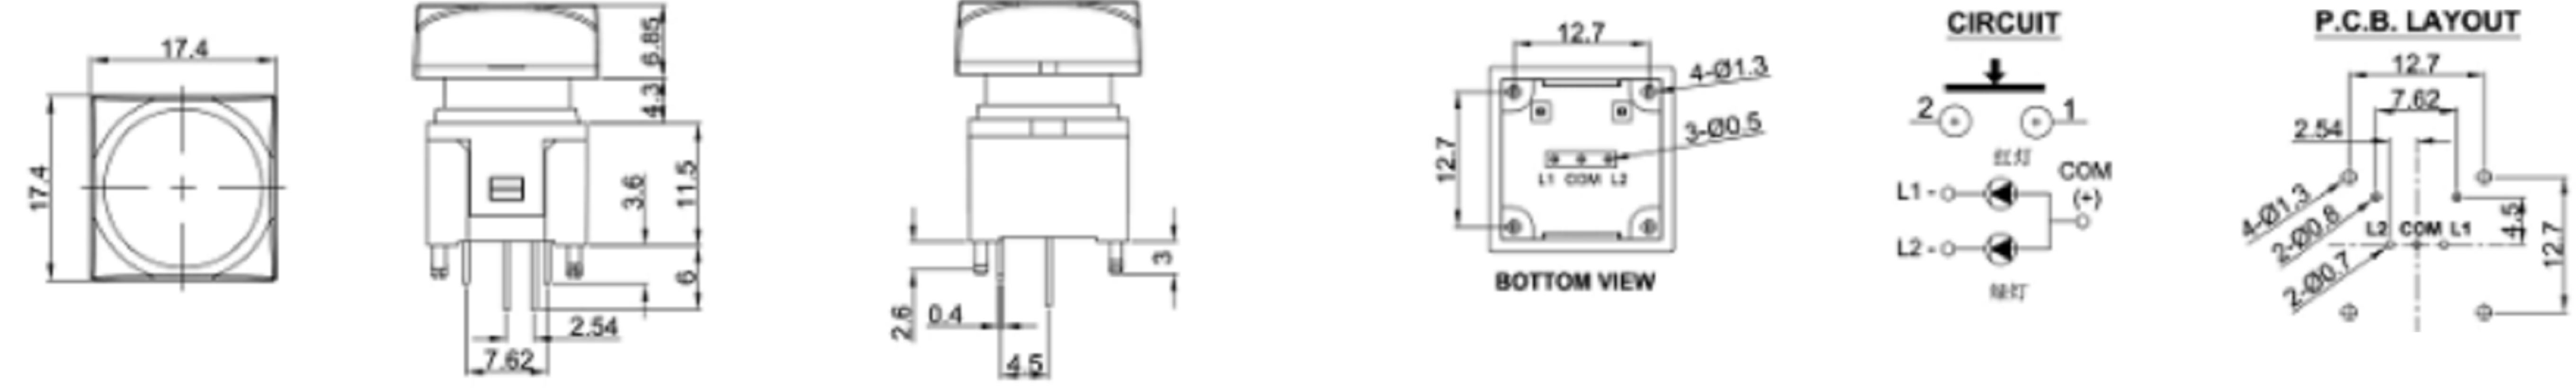

单色灯:

广东科斯达电子科技有限公司
GUANG DONG KE SI DA ELECTRONIC TECHNOLOGY CO., LTD.

TOLERANCE UNLESS OTHERWISE STATED: Up to 5 ±0.2, Above 5 ~ 15 ±0.3, Above 15 ~ 30 ±0.4, Above 30 ~ 50 ±0.5, Angle ±0.3
3RD. ANGEL'S
UNITS MM

DRAWN BY:	DATE	MAT'L	TITLE	SWITCH
Jack Lu	12/27/22		MODLE	TACT SWITCH WITH LED
CHECKED BY:	DATE	FINISH	DWG NO.	
Jacky Chen	12/27/22		PART NO.	
APPROVED BY:	DATE	SCALE	1 : 1	
Tony Kao	12/27/22	SHEET NO.	1 of 1	

ITEM NO.	DESCRIPTION	DRAWN	DATE

SIZE
A4
VER
R