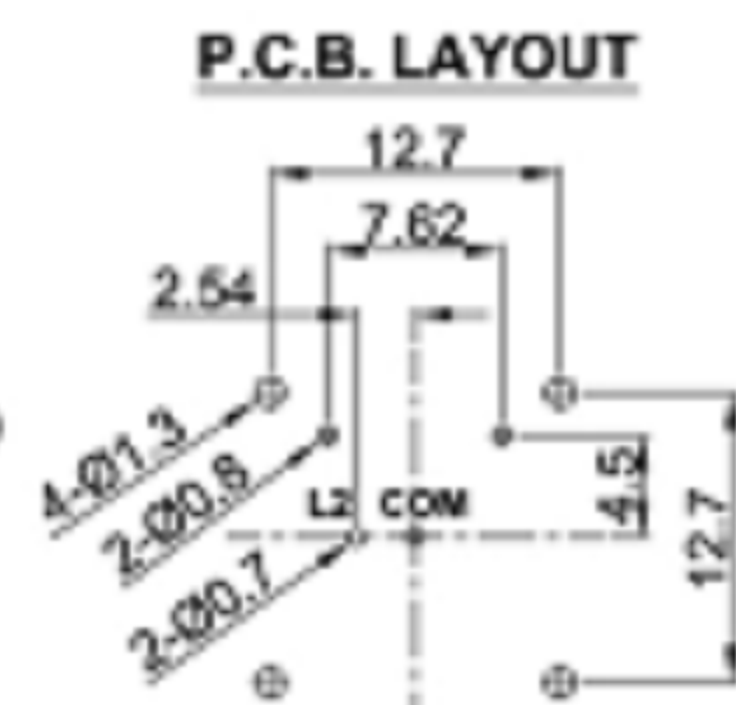

单色灯 :

RGB三色灯 :

双色灯 :

广东科斯达电子科技有限公司
GUANG DONG KE SI DA ELECTRONIC TECHNOLOGY CO., LTD.

TOLERANCE UNLESS OTHERWISE STATED :
Up to 5 ±0.2
Above 5 ~ 15 ±0.3
Above 15 ~ 30 ±0.4
Above 30 ~ 50 ±0.5
Angle ±0.3

3RD. ANGEL'S

UNITS MM

DRAWN BY:	DATE	MAT'L	TITLE	SWITCH
Jack Lu	12/27/22			
CHECKED BY:	DATE	FINISH	MODLE	TACT SWITCH WITH LED
Jacky Chen	12/27/22			
APPROVED BY:	DATE	SCALE	DWG NO.	
Tony Kao	12/27/22	1 : 1		
		SHEET NO.	PART NO.	
		1 of 1		

ITEM NO.	DESCRIPTION	DRAWN	DATE

SIZE
A4
VER
R