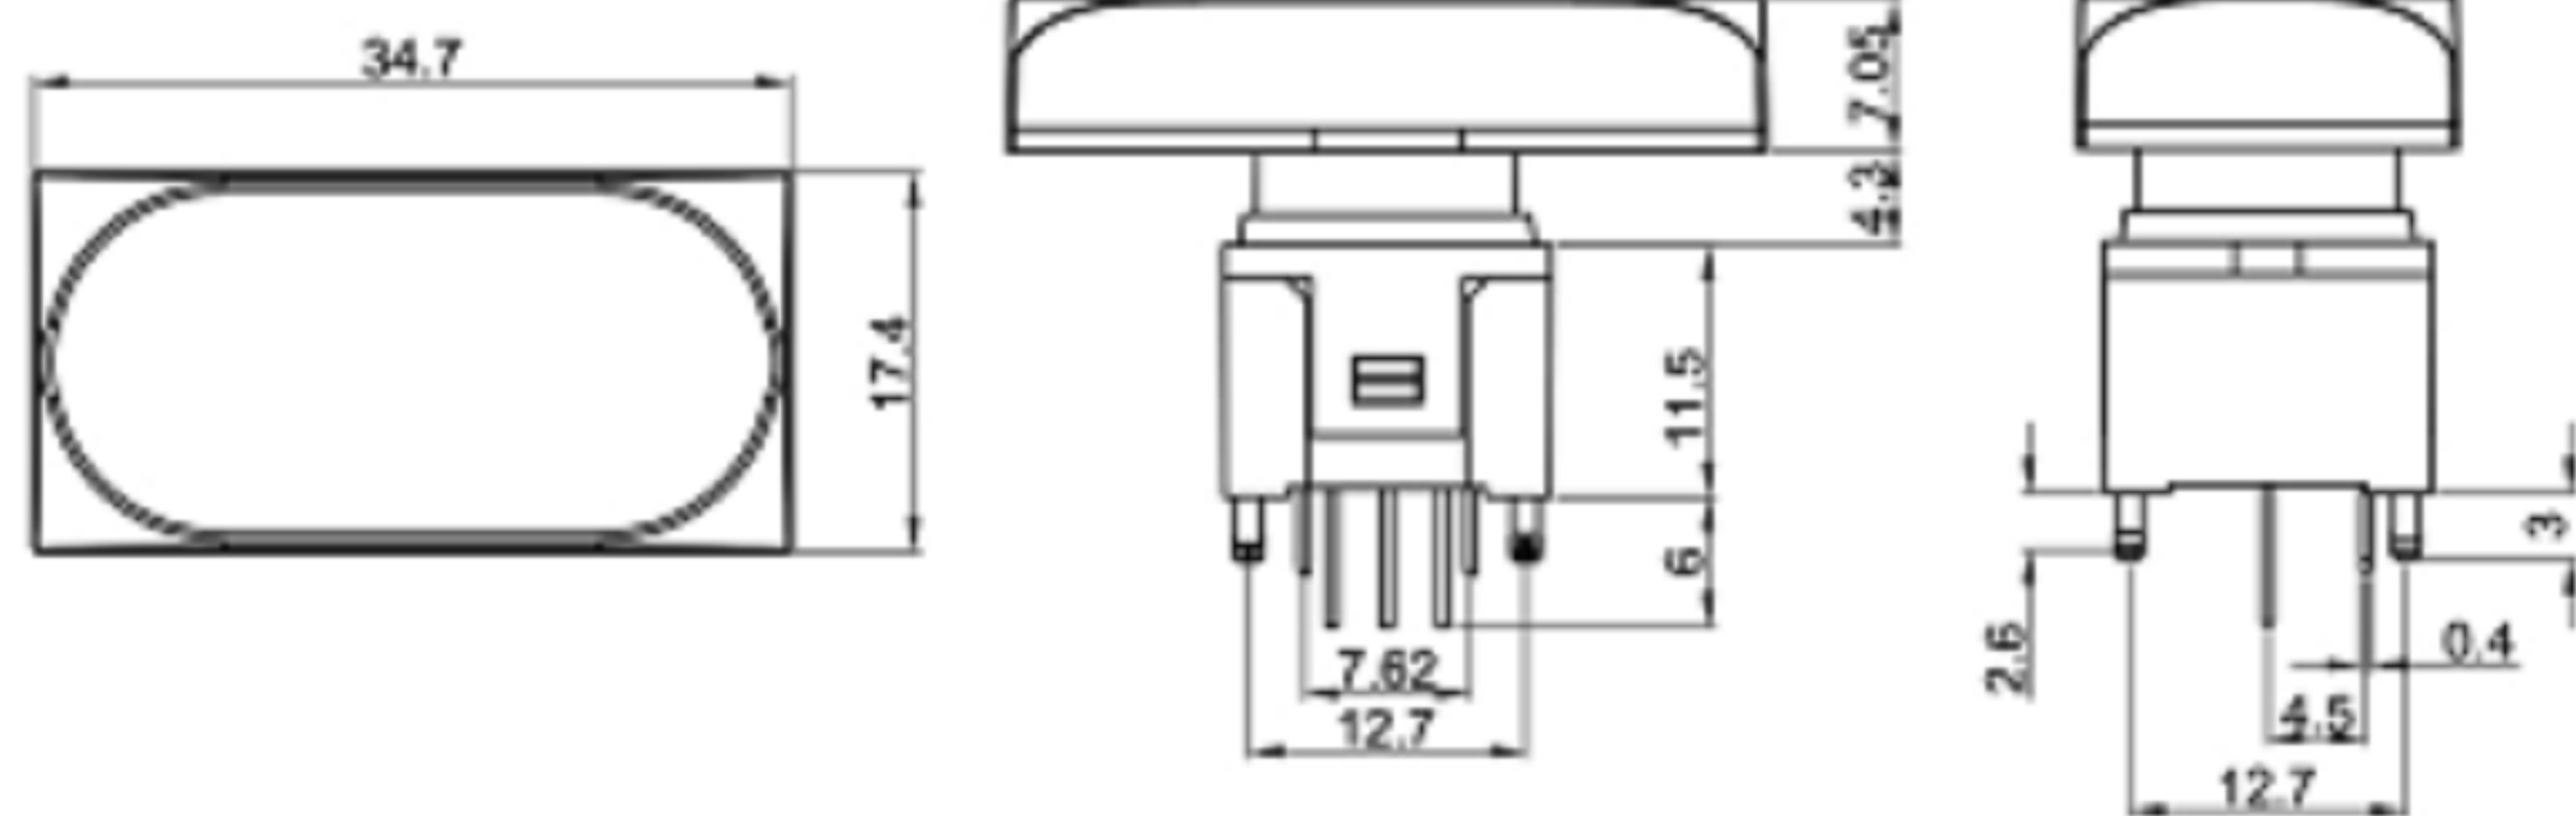

单色灯 :

RGB三色灯 :

双色灯 :

广东科斯达电子科技有限公司
GUANG DONG KE SI DA ELECTRONIC TECHNOLOGY CO., LTD.

TOLERANCE UNLESS OTHERWISE STATED :
Up to 5 ±0.2
Above 5 ~ 15 ±0.3
Above 15 ~ 30 ±0.4
Above 30 ~ 50 ±0.5
Angle ±0.3

3RD. ANGEL'S

UNITS MM

DRAWN BY:	DATE	MAT'L	TITLE	SWITCH
Jack Lu	12/27/22			
CHECKED BY:	DATE	FINISH	MODLE	TACT SWITCH WITH LED
Jacky Chen	12/27/22			
APPROVED BY:	DATE	SCALE	DWG NO.	
Tony Kao	12/27/22	1 : 1		
		SHEET NO.	PART NO.	
		1 of 1		

ITEM NO.	DESCRIPTION	DRAWN	DATE

SIZE
A4
VER
R