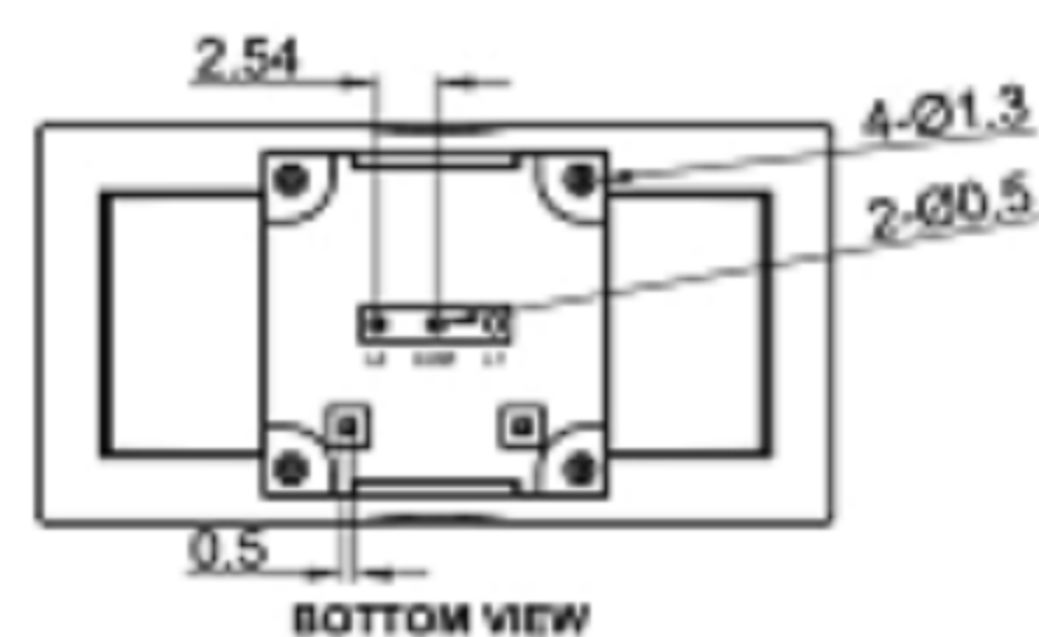

单色灯 :

RGB三色灯 :

双色灯 :

广东科斯达电子科技有限公司
GUANG DONG KE SI DA ELECTRONIC TECHNOLOGY CO., LTD.

TOLERANCE UNLESS OTHERWISE STATED :
Up to 5 ±0.2
Above 5 ~ 15 ±0.3
Above 15 ~ 30 ±0.4
Above 30 ~ 50 ±0.5
Angle ±0.3

3RD. ANGEL'S

UNITS MM

DRAWN BY:	DATE	MAT'L	TITLE	SWITCH
Jack Lu	12/27/22			
CHECKED BY:	DATE	FINISH	MODLE	TACT SWITCH WITH LED
Jacky Chen	12/27/22			
APPROVED BY:	DATE	SCALE	DWG NO.	
Tony Kao	12/27/22	1 : 1		
		SHEET NO.	PART NO.	
		1 of 1		

ITEM NO.	DESCRIPTION	DRAWN	DATE

SIZE
A4
VER
R