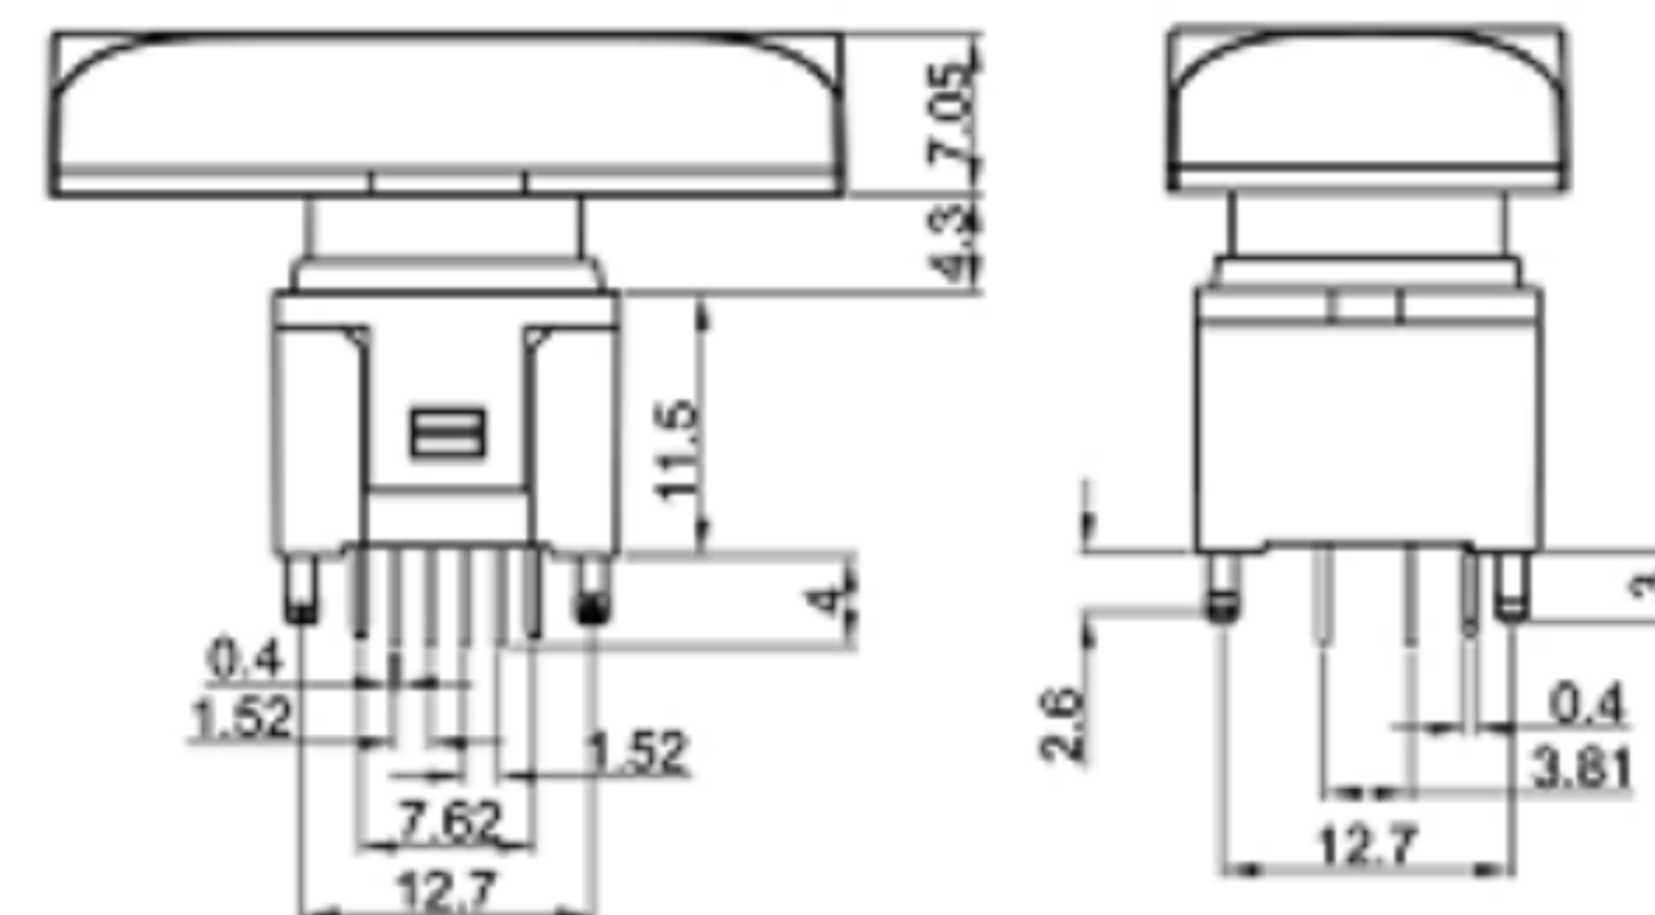

单色灯 :

RGB三色灯 :

双色灯 :

广东科斯达电子科技有限公司
GUANG DONG KE SI DA ELECTRONIC TECHNOLOGY CO., LTD.

TOLERANCE UNLESS OTHERWISE STATED :
Up to 5 ±0.2
Above 5 ~ 15 ±0.3
Above 15 ~ 30 ±0.4
Above 30 ~ 50 ±0.5
Angle ±0.3

3RD. ANGEL'S

UNITS MM

DRAWN BY:	DATE	MAT'L	TITLE	SWITCH
Jack Lu	12/27/22			
CHECKED BY:	DATE	FINISH	MODLE	TACT SWITCH WITH LED
Jacky Chen	12/27/22			
APPROVED BY:	DATE	SCALE	DWG NO.	
Tony Kao	12/27/22	1 : 1		
		SHEET NO.	PART NO.	
		1 of 1		

ITEM NO.	DESCRIPTION	DRAWN	DATE

SIZE
A4
VER
R