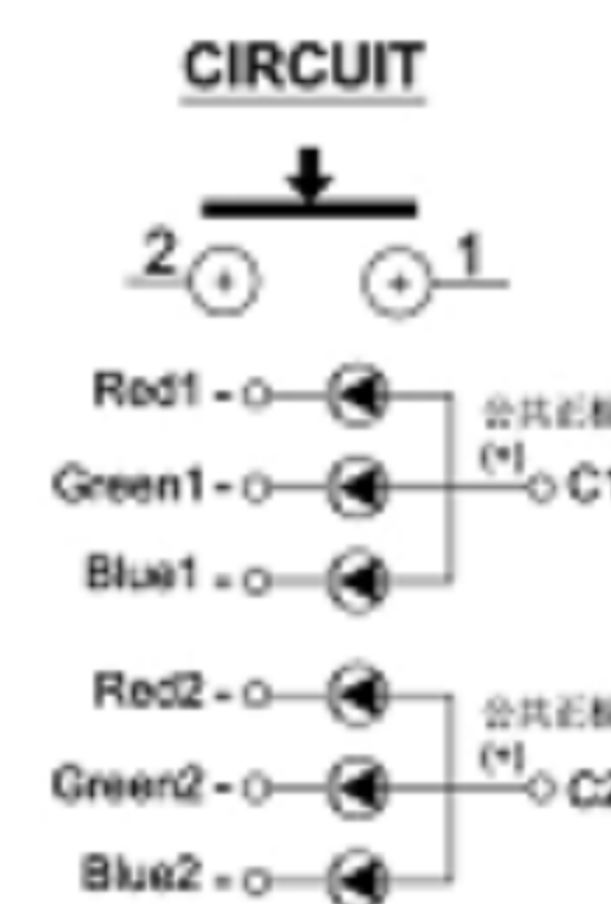

单色灯 :

RGB三色灯 :

双色灯 :

广东科斯达电子科技有限公司
GUANG DONG KE SI DA ELECTRONIC TECHNOLOGY CO., LTD.

TOLERANCE UNLESS OTHERWISE STATED :
Up to 5 ±0.2
Above 5 ~ 15 ±0.3
Above 15 ~ 30 ±0.4
Above 30 ~ 50 ±0.5
Angle ±0.3

3RD. ANGEL'S

UNITS MM

DRAWN BY:	DATE	MAT'L	TITLE	SWITCH
Jack Lu	12/27/22			
CHECKED BY:	DATE	FINISH	MODLE	TACT SWITCH WITH LED
Jacky Chen	12/27/22			
APPROVED BY:	DATE	SCALE	DWG NO.	
Tony Kao	12/27/22	1 : 1		
		SHEET NO.	PART NO.	
		1 of 1		

ITEM NO.	DESCRIPTION	DRAWN	DATE

SIZE
A4
VER
R