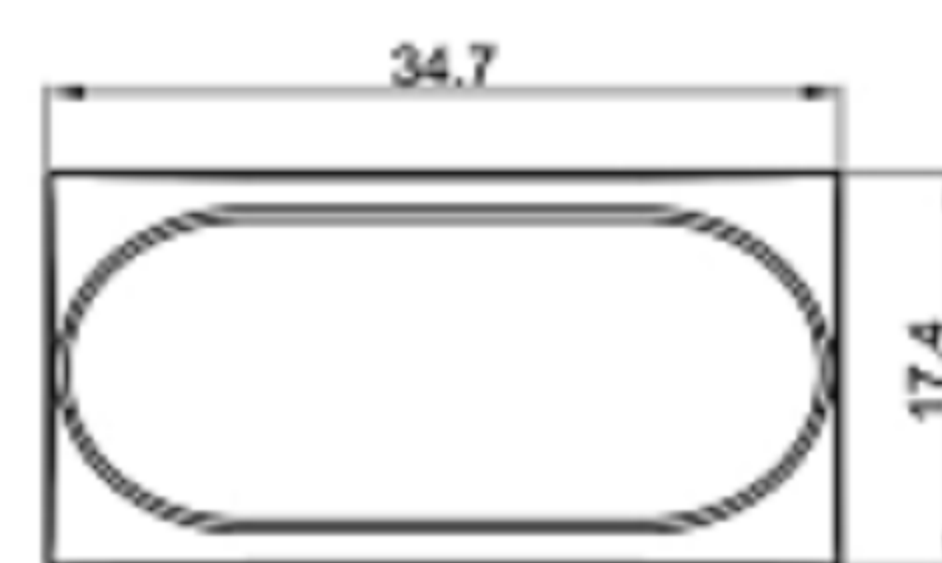

单色灯 :

RGB三色灯 :

双色灯 :

广东科斯达电子科技有限公司
GUANG DONG KE SI DA ELECTRONIC TECHNOLOGY CO., LTD.

TOLERANCE UNLESS OTHERWISE STATED :
Up to 5 ±0.2
Above 5 ~ 15 ±0.3
Above 15 ~ 30 ±0.4
Above 30 ~ 50 ±0.5
Angle ±0.3

3RD. ANGEL'S

UNITS MM

DRAWN BY:	DATE	MAT'L	TITLE	SWITCH
Jack Lu	12/27/22			
CHECKED BY:	DATE	FINISH	MODLE	TACT SWITCH WITH LED
Jacky Chen	12/27/22			
APPROVED BY:	DATE	SCALE	DWG NO.	
Tony Kao	12/27/22	1 : 1		
		SHEET NO.	PART NO.	
		1 of 1		

ITEM NO.	DESCRIPTION	DRAWN	DATE

SIZE
A4
VER
R