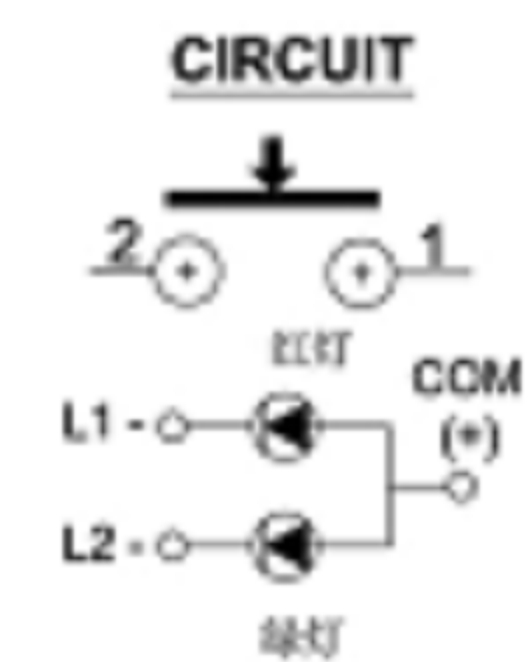

单色灯 :

RGB三色灯 :

双色灯 :

广东科斯达电子科技有限公司
GUANG DONG KE SI DA ELECTRONIC TECHNOLOGY CO., LTD.

TOLERANCE UNLESS OTHERWISE STATED :
Up to 5 ±0.2
Above 5 ~ 15 ±0.3
Above 15 ~ 30 ±0.4
Above 30 ~ 50 ±0.5
Angle ±0.3

3RD. ANGEL'S

UNITS MM

DRAWN BY:	DATE	MAT'L	TITLE	SWITCH
Jack Lu	12/27/22			
CHECKED BY:	DATE	FINISH	MODLE	TACT SWITCH WITH LED
Jacky Chen	12/27/22			
APPROVED BY:	DATE	SCALE	DWG NO.	
Tony Kao	12/27/22	1 : 1		
		SHEET NO.	PART NO.	
		1 of 1		

ITEM NO.	DESCRIPTION	DRAWN	DATE

SIZE
A4
VER
R