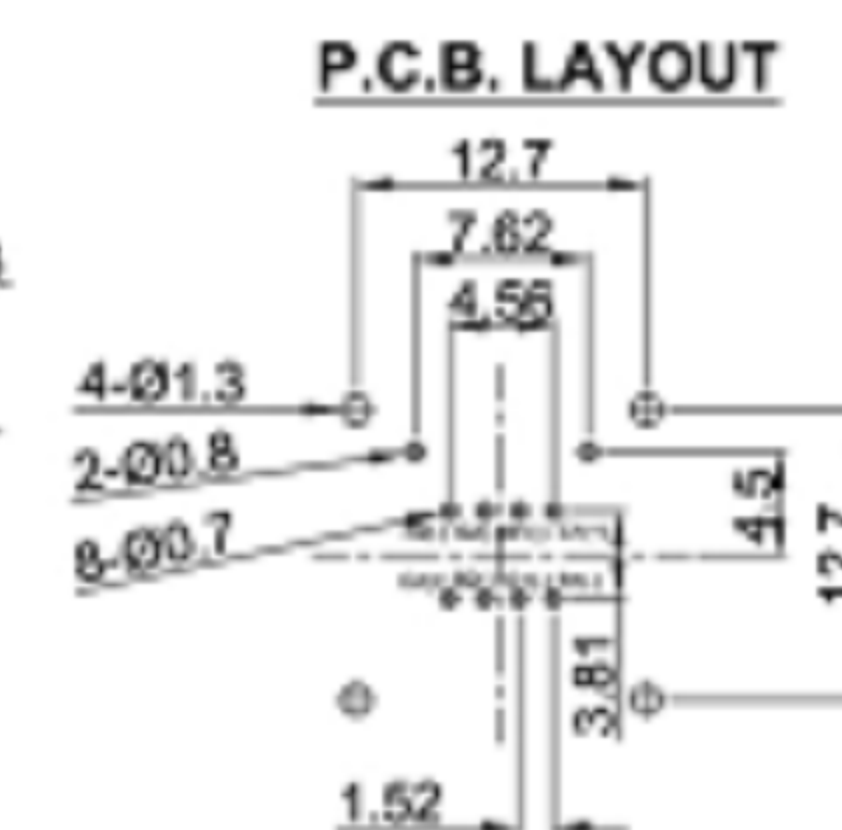

单色灯 :

RGB三色灯 :

双色灯 :

广东科斯达电子科技有限公司
GUANG DONG KE SI DA ELECTRONIC TECHNOLOGY CO., LTD.

TOLERANCE UNLESS OTHERWISE STATED :
Up to 5 ±0.2
Above 5 ~ 15 ±0.3
Above 15 ~ 30 ±0.4
Above 30 ~ 50 ±0.5
Angle ±0.3

3RD. ANGEL'S

UNITS MM

DRAWN BY:	DATE	MAT'L	TITLE	SWITCH
Jack Lu	12/27/22			
CHECKED BY:	DATE	FINISH	MODLE	TACT SWITCH WITH LED
Jacky Chen	12/27/22			
APPROVED BY:	DATE	SCALE	DWG NO.	
Tony Kao	12/27/22	1 : 1		
		SHEET NO.	PART NO.	
		1 of 1		

ITEM NO.	DESCRIPTION	DRAWN	DATE

SIZE
A4
VER
R