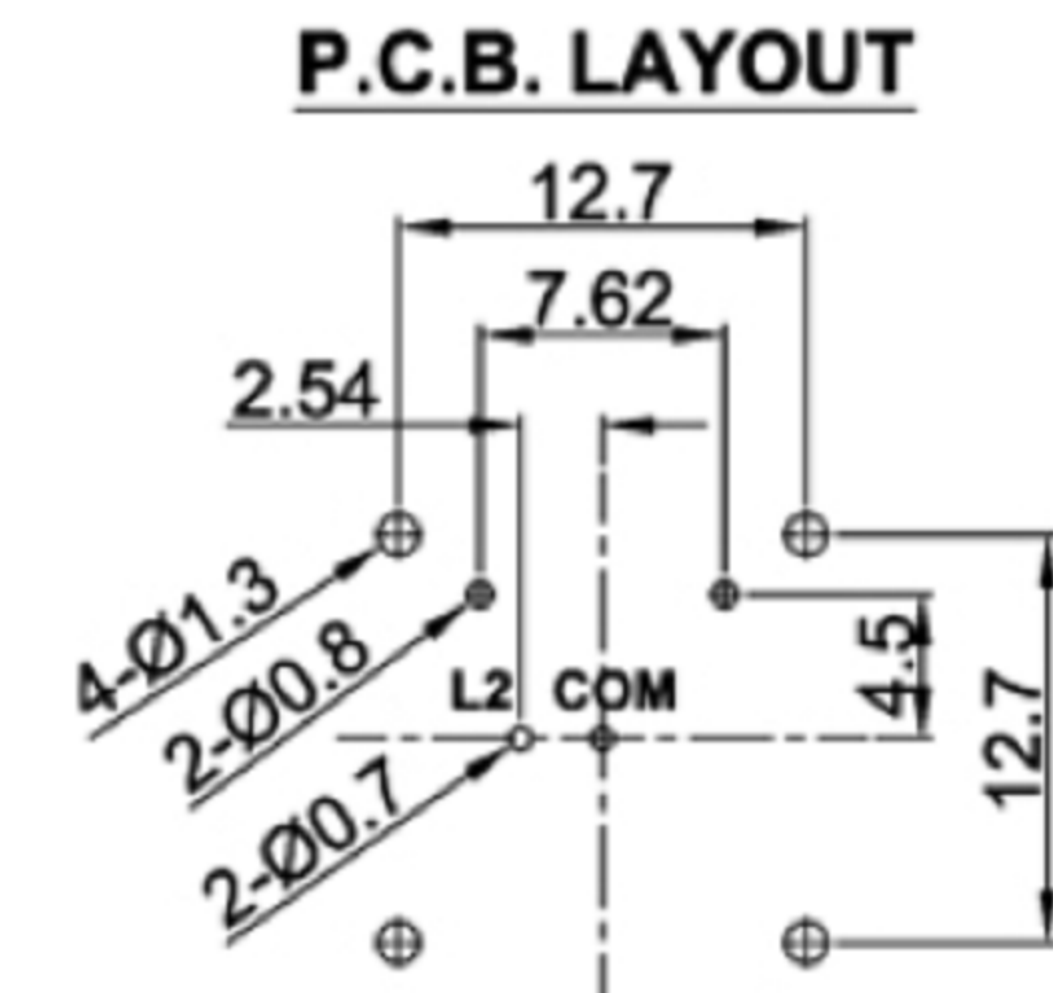

单色灯 :

双色灯 :

RGB三色灯 :

广东科斯达电子科技有限公司
GUANG DONG KE SI DA ELECTRONIC TECHNOLOGY CO., LTD.

TOLERANCE UNLESS OTHERWISE STATED :
Up to 5 ±0.2
Above 5 ~ 15 ±0.3
Above 15 ~ 30 ±0.4
Above 30 ~ 50 ±0.5
Angle ±0.3

3RD. ANGEL'S

UNITS MM

DRAWN BY:	DATE	MAT'L	TITLE	SWITCH
Jack Lu	12/27/22		MODLE	TACT SWITCH WITH LED
CHECKED BY:	DATE	FINISH	DWG NO.	SIZE
Jacky Chen	12/27/22			A4
APPROVED BY:	DATE	SCALE	PART NO.	VER
Tony Kao	12/27/22	1 : 1		R
		SHEET NO.		
		1 of 1