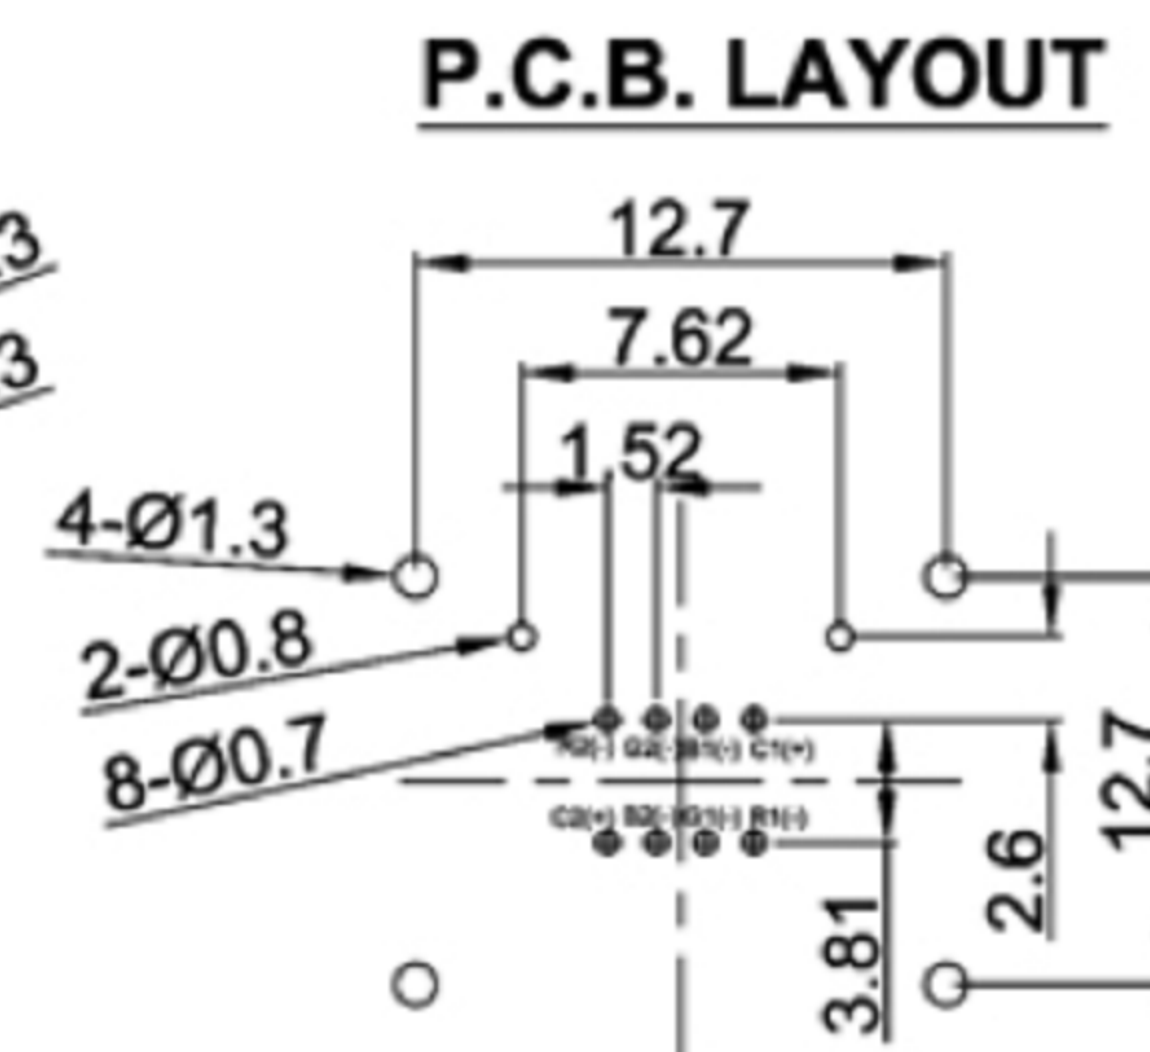

单色灯 :

双色灯 :

RGB三色灯 :

**广东科斯达电子科技有限公司**  
**GUANG DONG KE SI DA ELECTRONIC TECHNOLOGY CO., LTD.**

TOLERANCE UNLESS OTHERWISE STATED :  
 Up to 5 ±0.2  
 Above 5 ~ 15 ±0.3  
 Above 15 ~ 30 ±0.4  
 Above 30 ~ 50 ±0.5  
 Angle ±0.3

3RD. ANGEL'S

UNITS MM

DRAWN BY:	DATE	MAT'L	TITLE	SWITCH
Jack Lu	12/27/22		MODLE	TACT SWITCH WITH LED
CHECKED BY:	DATE	FINISH	DWG NO.	SIZE
Jacky Chen	12/27/22			A4
APPROVED BY:	DATE	SCALE	PART NO.	VER
Tony Kao	12/27/22	1 : 1		R
		SHEET NO.		
		1 of 1		