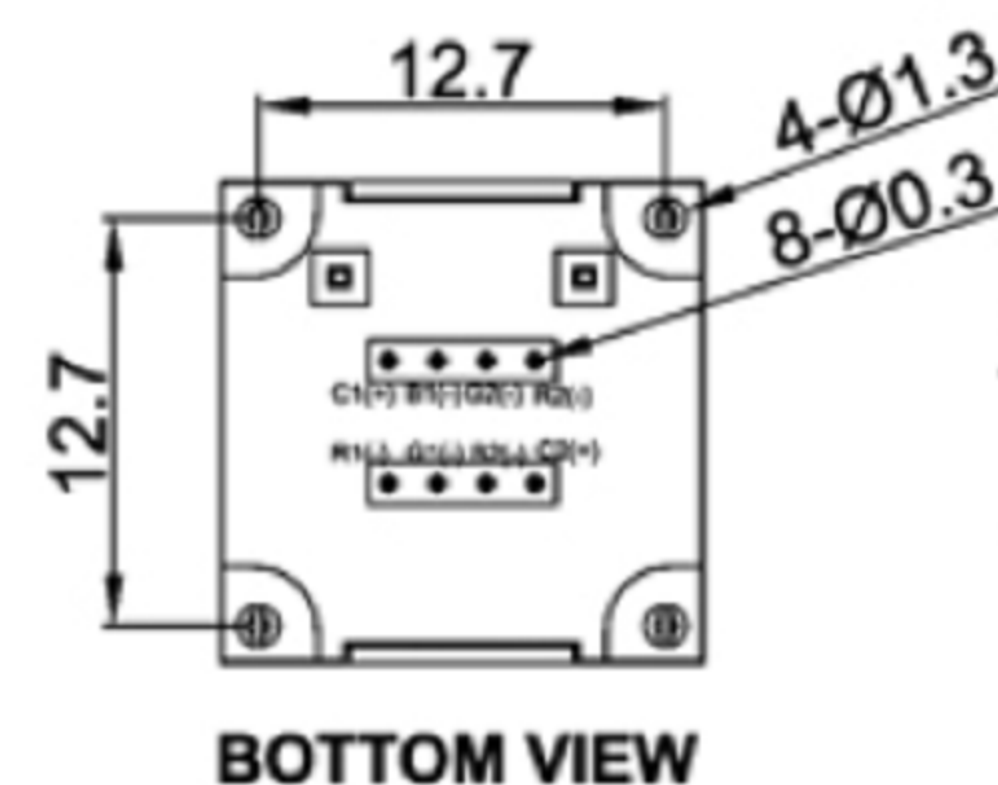

RGB三色灯 :

广东科斯达电子科技有限公司
GUANG DONG KE SI DA ELECTRONIC TECHNOLOGY CO., LTD.

TOLERANCE UNLESS OTHERWISE STATED :
Up to 5 ±0.2
Above 5 ~ 15 ±0.3
Above 15 ~ 30 ±0.4
Above 30 ~ 50 ±0.5
Angle ±0.3

3RD. ANGEL'S

UNITS MM

DRAWN BY:	DATE	MAT'L	TITLE	SWITCH
Jack Lu	12/27/22		MODLE	TACT SWITCH WITH LED
CHECKED BY:	DATE	FINISH	DWG NO.	SIZE
Jacky Chen	12/27/22			A4
APPROVED BY:	DATE	SCALE	PART NO.	VER
Tony Kao	12/27/22	1 : 1		R
		SHEET NO.		
		1 of 1