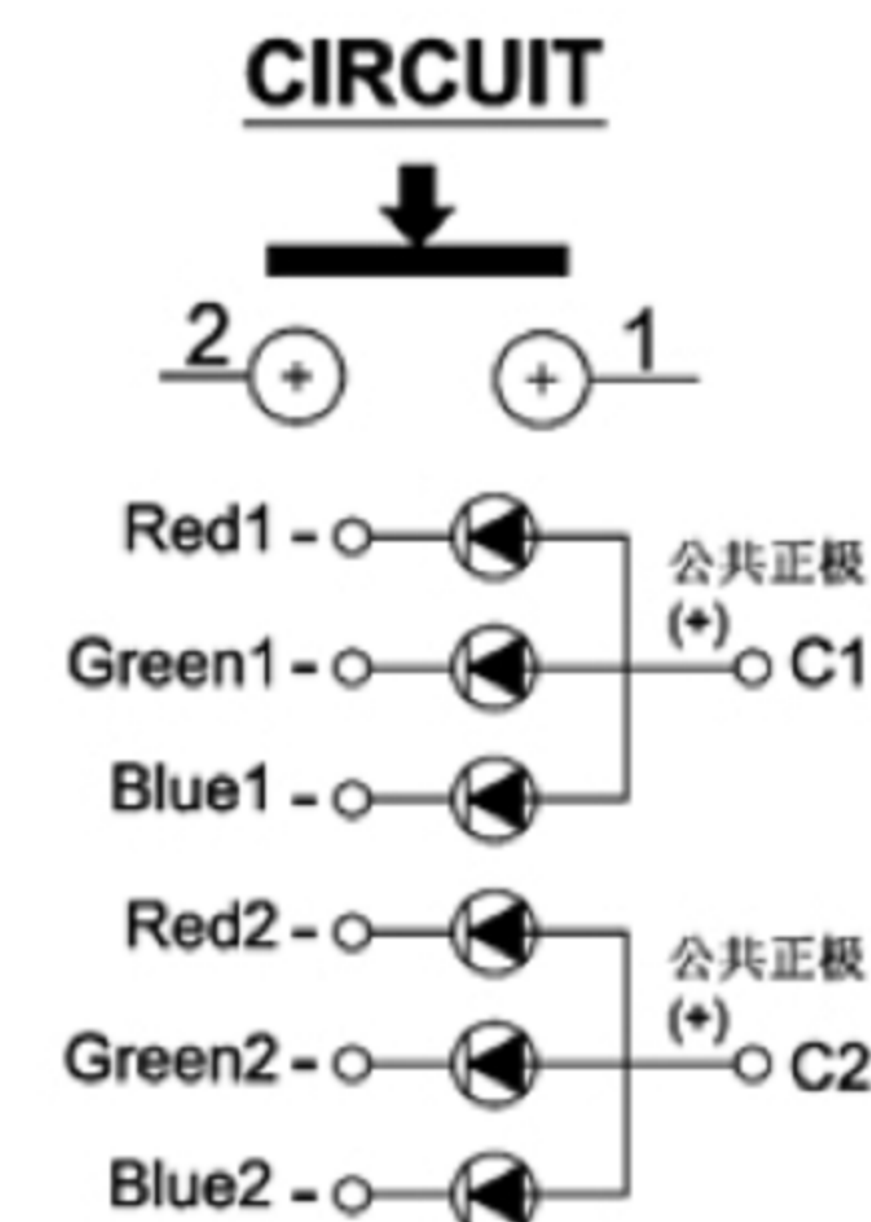

单色灯 :

双色灯 :

RGB三色灯 :

**广东科斯达电子科技有限公司**  
**GUANG DONG KE SI DA ELECTRONIC TECHNOLOGY CO., LTD.**

TOLERANCE UNLESS OTHERWISE STATED :  
 Up to 5 ±0.2  
 Above 5 ~ 15 ±0.3  
 Above 15 ~ 30 ±0.4  
 Above 30 ~ 50 ±0.5  
 Angle ±0.3

3RD. ANGEL'S

UNITS MM

DRAWN BY:	DATE	MAT'L	TITLE	SWITCH
Jack Lu	12/27/22		MODLE	TACT SWITCH WITH LED
CHECKED BY:	DATE	FINISH	DWG NO.	SIZE
Jacky Chen	12/27/22			A4
APPROVED BY:	DATE	SCALE	PART NO.	VER
Tony Kao	12/27/22	1 : 1		R
		SHEET NO.		
		1 of 1		