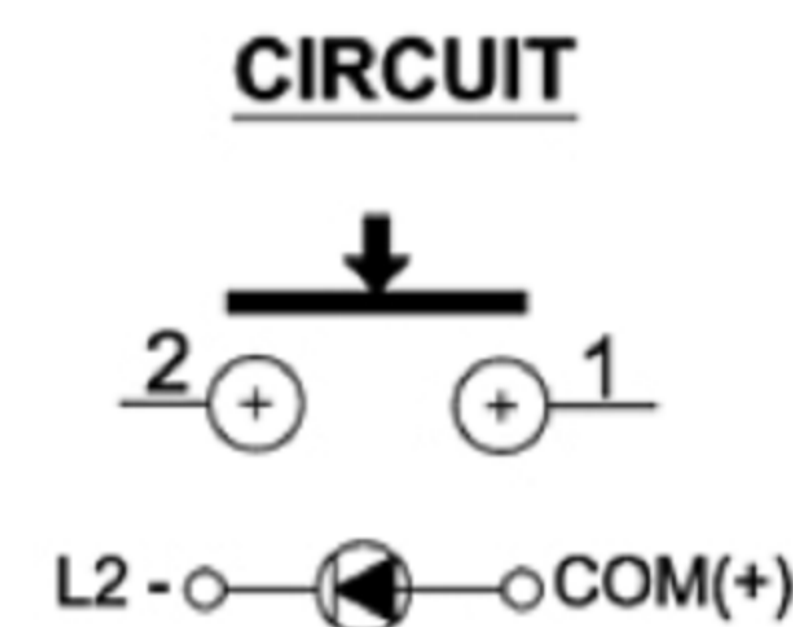

单色灯 :

双色灯 :

RGB三色灯 :

**广东科斯达电子科技有限公司**  
**GUANG DONG KE SI DA ELECTRONIC TECHNOLOGY CO., LTD.**

TOLERANCE UNLESS OTHERWISE STATED :  
 Up to 5 ±0.2  
 Above 5 ~ 15 ±0.3  
 Above 15 ~ 30 ±0.4  
 Above 30 ~ 50 ±0.5  
 Angle ±0.3

3RD. ANGEL'S

UNITS MM

DRAWN BY:	DATE	MAT'L	TITLE	SWITCH
Jack Lu	12/27/22		MODLE	TACT SWITCH WITH LED
CHECKED BY:	DATE	FINISH	DWG NO.	SIZE
Jacky Chen	12/27/22			A4
APPROVED BY:	DATE	SCALE	PART NO.	VER
Tony Kao	12/27/22	1 : 1		R
		SHEET NO.		
		1 of 1		