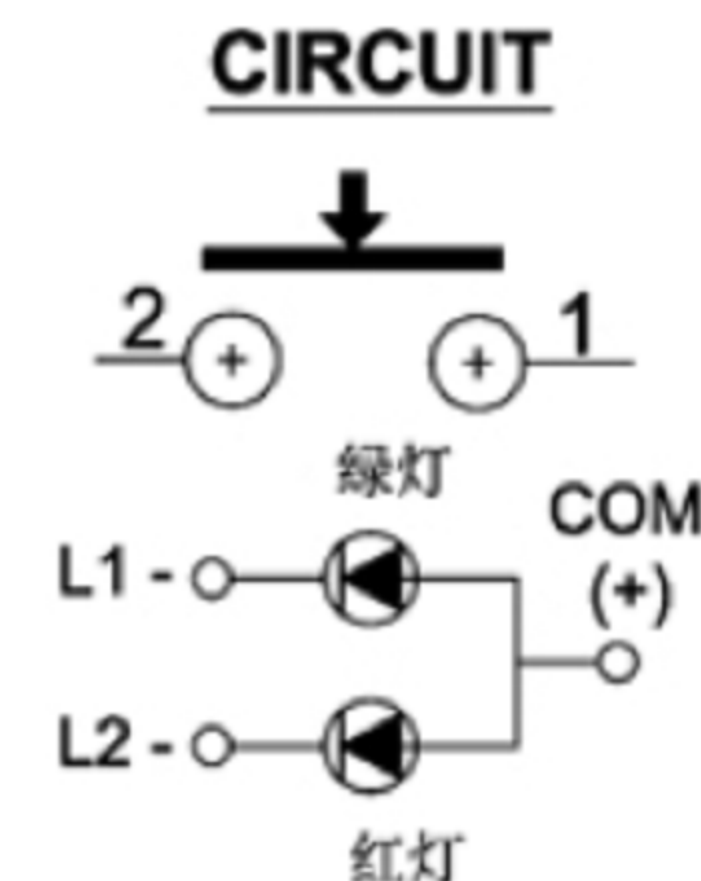

单色灯 :

双色灯 :

RGB三色灯 :

**广东科斯达电子科技有限公司**  
**GUANG DONG KE SI DA ELECTRONIC TECHNOLOGY CO., LTD.**

TOLERANCE UNLESS OTHERWISE STATED :  
 Up to 5 ±0.2  
 Above 5 ~ 15 ±0.3  
 Above 15 ~ 30 ±0.4  
 Above 30 ~ 50 ±0.5  
 Angle ±0.3

3RD. ANGEL'S

UNITS MM

DRAWN BY:	DATE	MAT'L	TITLE	SWITCH
Jack Lu	12/27/22		MODLE	TACT SWITCH WITH LED
CHECKED BY:	DATE	FINISH	DWG NO.	SIZE
Jacky Chen	12/27/22			A4
APPROVED BY:	DATE	SCALE	PART NO.	VER
Tony Kao	12/27/22	1 : 1		R
		SHEET NO.		
		1 of 1		