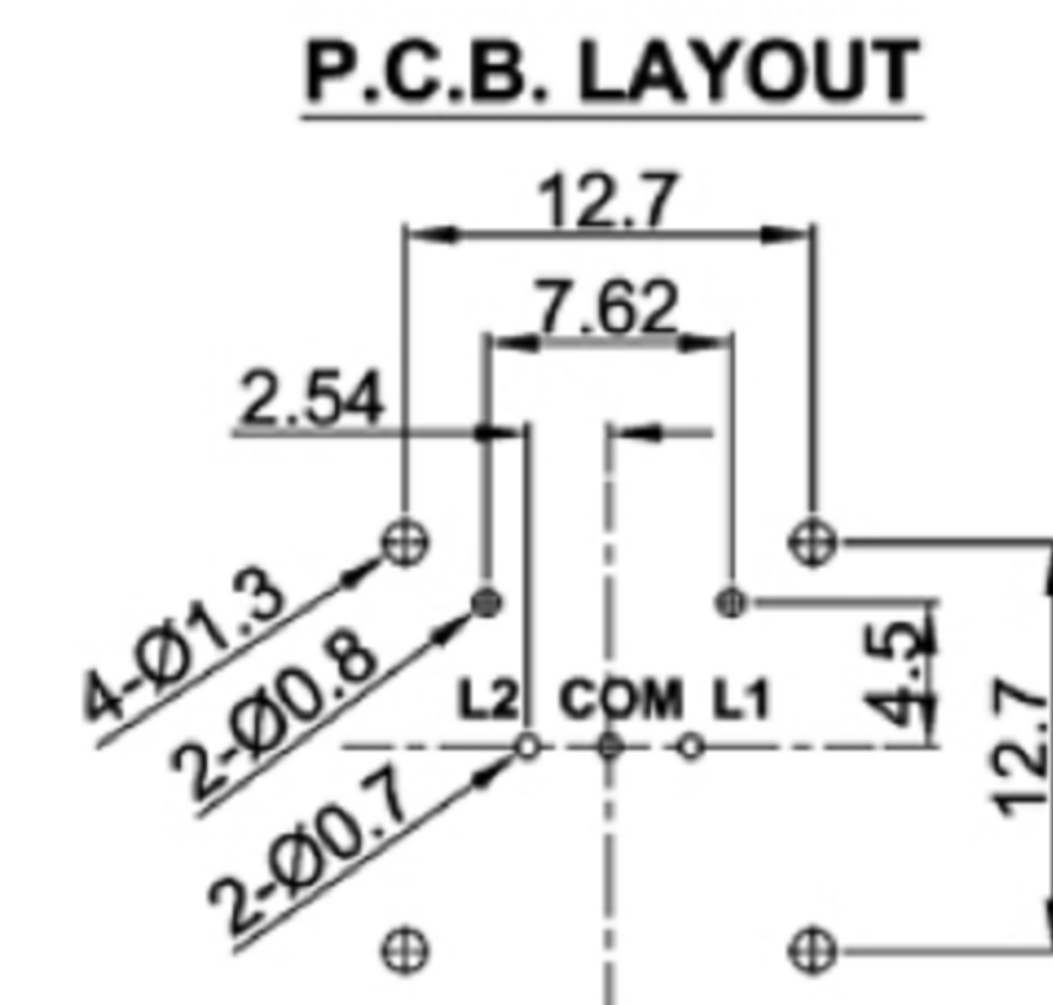

单色灯 :

双色灯 :

RGB三色灯 :

广东科斯达电子科技有限公司
GUANG DONG KE SI DA ELECTRONIC TECHNOLOGY CO., LTD.

TOLERANCE UNLESS OTHERWISE STATED :
Up to 5 ±0.2
Above 5 ~ 15 ±0.3
Above 15 ~ 30 ±0.4
Above 30 ~ 50 ±0.5
Angle ±0.3

3RD. ANGEL'S

UNITS MM

DRAWN BY:	DATE	MAT'L	TITLE	SWITCH
Jack Lu	12/27/22		MODLE	TACT SWITCH WITH LED
CHECKED BY:	DATE	FINISH	DWG NO.	SIZE
Jacky Chen	12/27/22			A4
APPROVED BY:	DATE	SCALE	PART NO.	VER
Tony Kao	12/27/22	1 : 1		R
		SHEET NO.		
		1 of 1