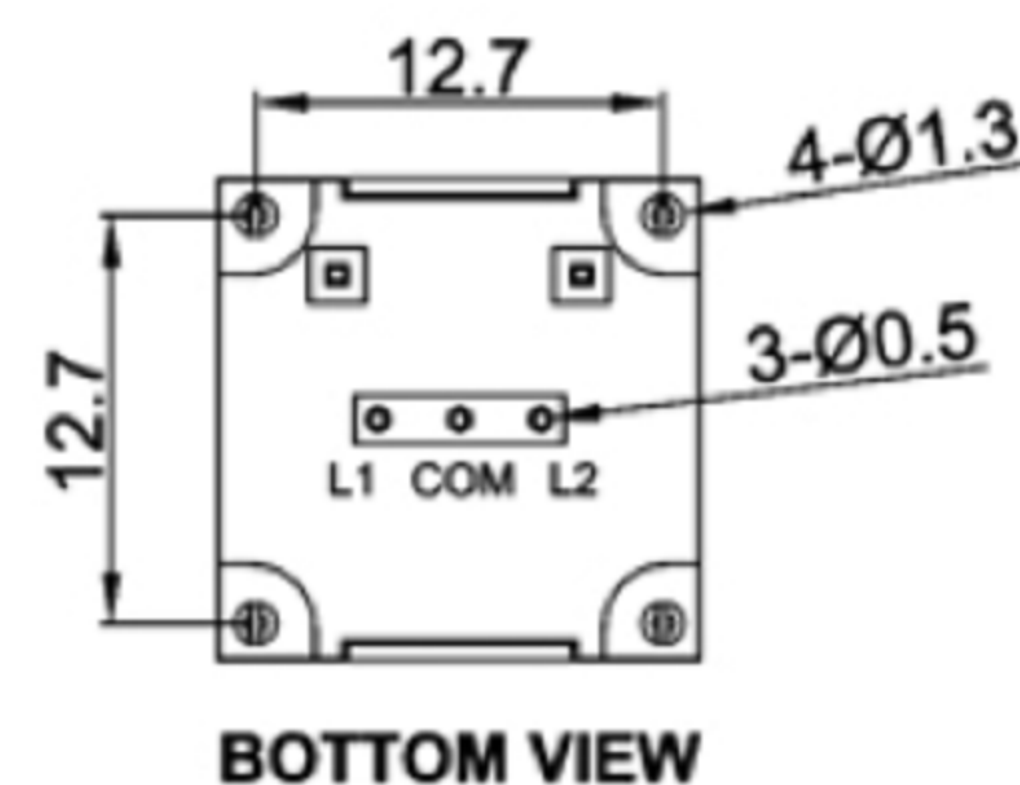

单色灯 :

双色灯 :

RGB三色灯 :

广东科斯达电子科技有限公司
GUANG DONG KE SI DA ELECTRONIC TECHNOLOGY CO., LTD.

TOLERANCE UNLESS OTHERWISE STATED :
Up to 5 ±0.2
Above 5 ~ 15 ±0.3
Above 15 ~ 30 ±0.4
Above 30 ~ 50 ±0.5
Angle ±0.3

3RD. ANGEL'S

UNITS MM

DRAWN BY:	DATE	MAT'L	TITLE	SWITCH
Jack Lu	12/27/22		MODLE	TACT SWITCH WITH LED
CHECKED BY:	DATE	FINISH	DWG NO.	SIZE
Jacky Chen	12/27/22			A4
APPROVED BY:	DATE	SCALE	PART NO.	VER
Tony Kao	12/27/22	1 : 1		R
		SHEET NO.		
		1 of 1