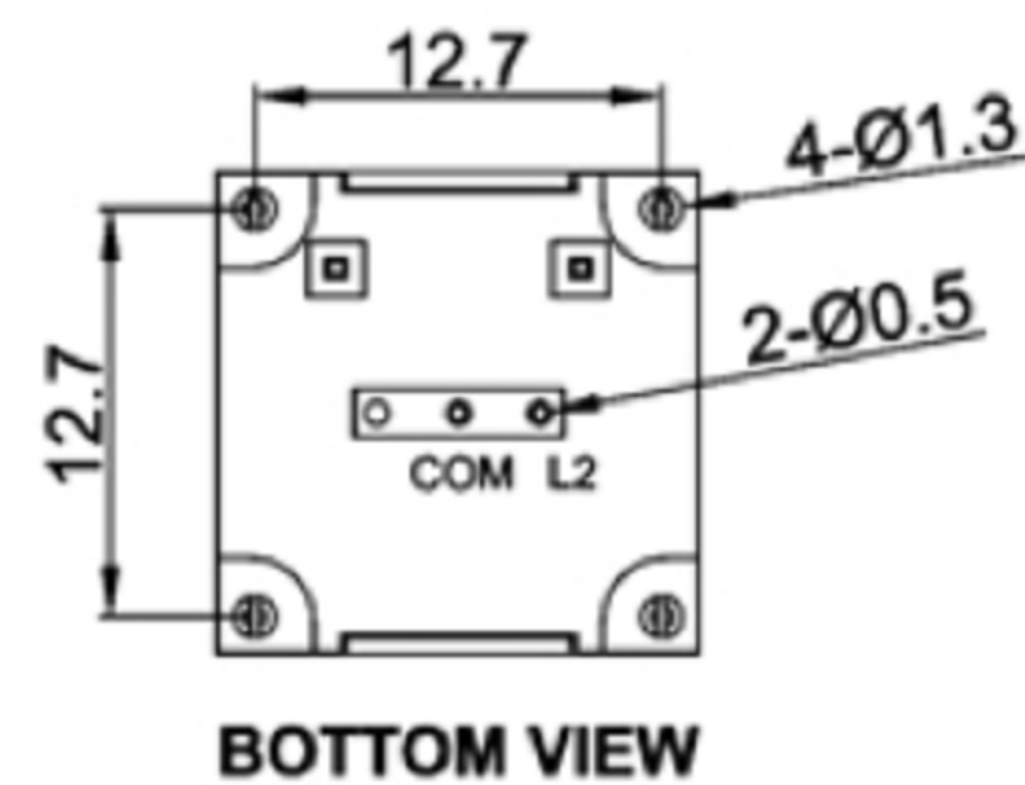

单色灯 :

双色灯 :

RGB三色灯 :

广东科斯达电子科技有限公司
GUANG DONG KE SI DA ELECTRONIC TECHNOLOGY CO., LTD.

TOLERANCE UNLESS OTHERWISE STATED :
Up to 5 ±0.2
Above 5 ~ 15 ±0.3
Above 15 ~ 30 ±0.4
Above 30 ~ 50 ±0.5
Angle ±0.3

3RD. ANGEL'S

UNITS MM

DRAWN BY:	DATE	MAT'L	TITLE	SWITCH
Jack Lu	12/27/22		MODLE	TACT SWITCH WITH LED
CHECKED BY:	DATE	FINISH	DWG NO.	SIZE
Jacky Chen	12/27/22			A4
APPROVED BY:	DATE	SCALE	PART NO.	VER
Tony Kao	12/27/22	1 : 1		R
		SHEET NO.		
		1 of 1