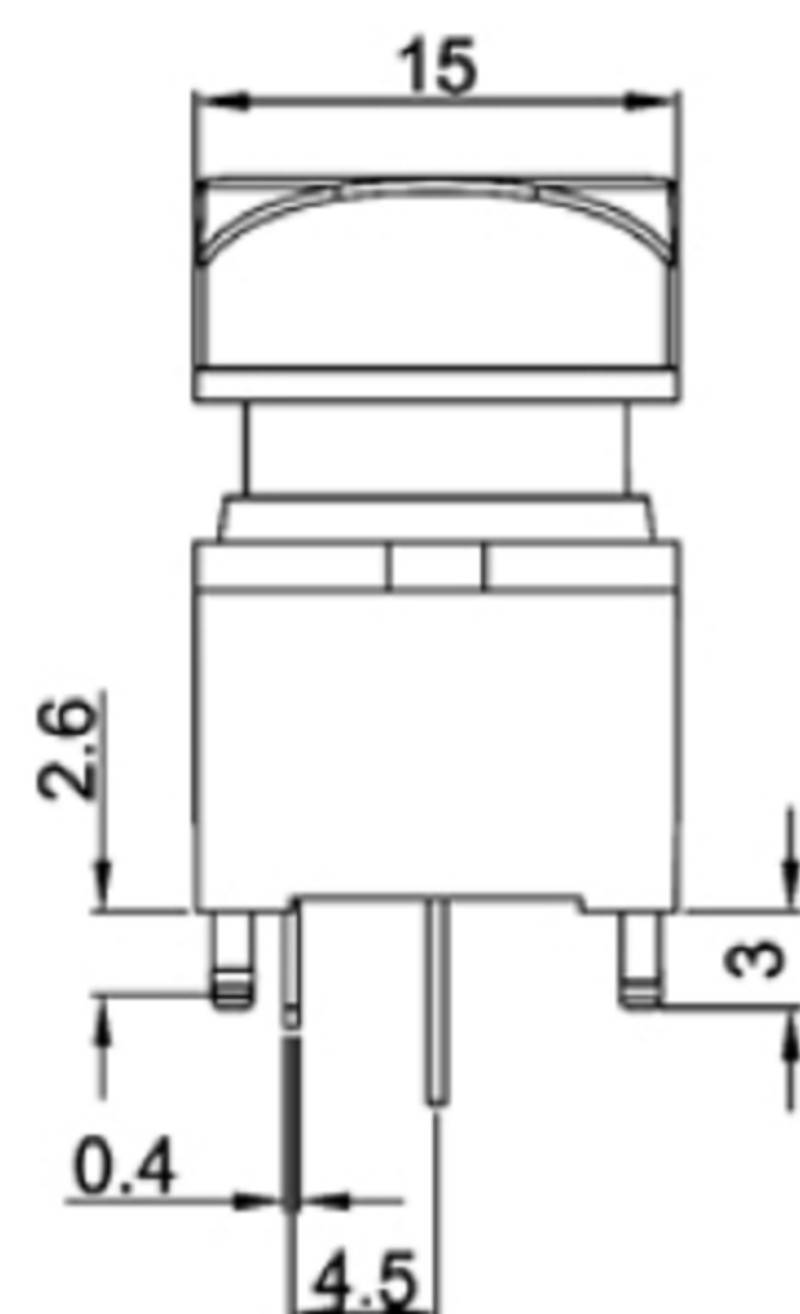

单色灯 :

双色灯 :

RGB三色灯 :

广东科斯达电子科技有限公司
GUANG DONG KE SI DA ELECTRONIC TECHNOLOGY CO., LTD.

TOLERANCE UNLESS OTHERWISE STATED :
Up to 5 ±0.2
Above 5 ~ 15 ±0.3
Above 15 ~ 30 ±0.4
Above 30 ~ 50 ±0.5
Angle ±0.3

3RD. ANGEL'S

UNITS MM

DRAWN BY:	DATE	MAT'L	TITLE	SWITCH
Jack Lu	12/27/22		MODLE	TACT SWITCH WITH LED
CHECKED BY:	DATE	FINISH	DWG NO.	SIZE
Jacky Chen	12/27/22			A4
APPROVED BY:	DATE	SCALE	PART NO.	VER
Tony Kao	12/27/22	1 : 1		R
		SHEET NO.		
		1 of 1