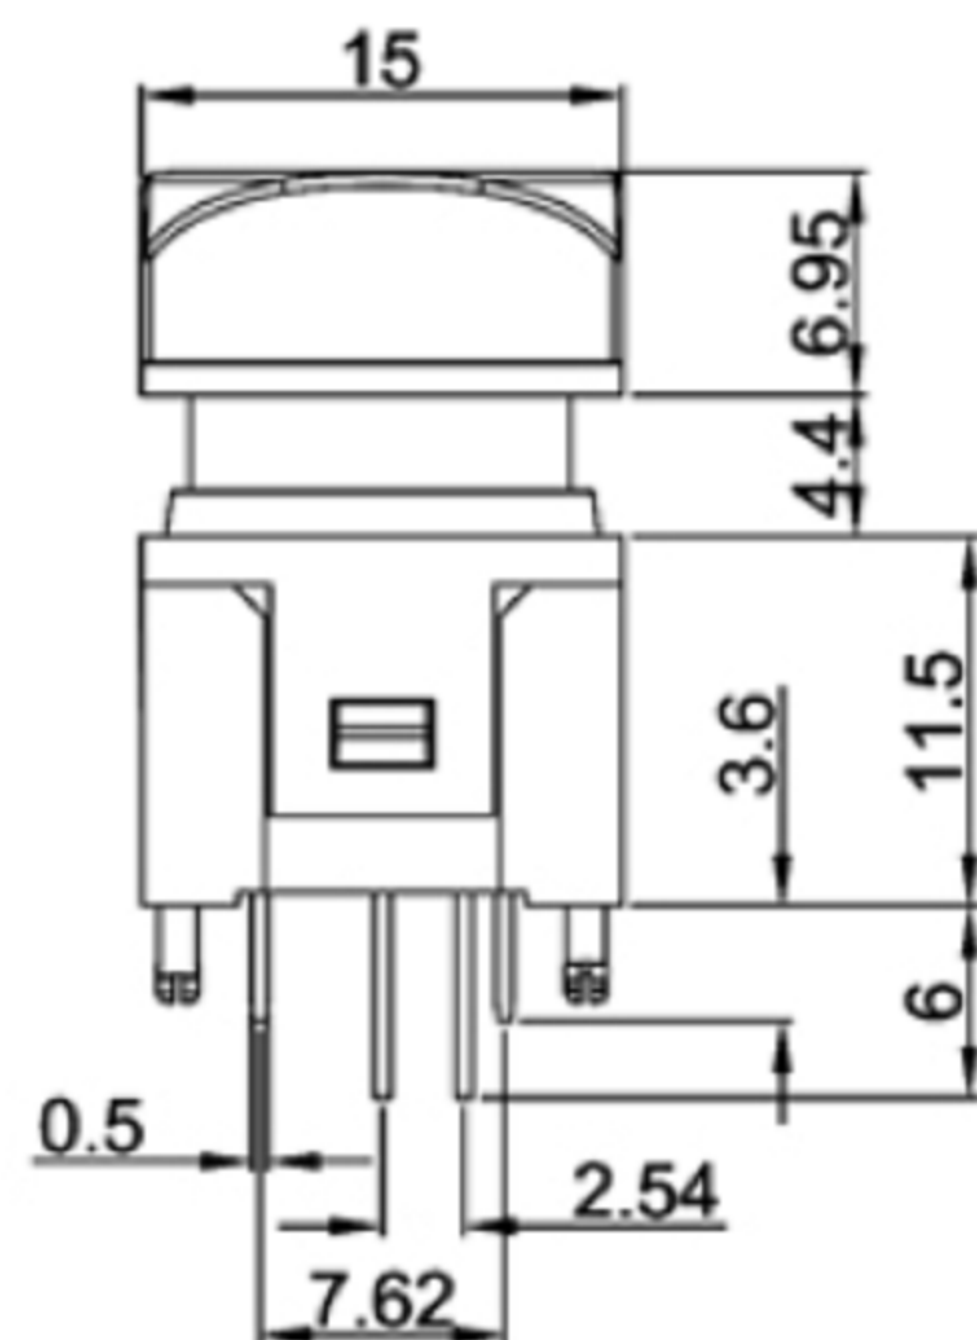

单色灯 :

双色灯 :

RGB三色灯 :

广东科斯达电子科技有限公司
GUANG DONG KE SI DA ELECTRONIC TECHNOLOGY CO., LTD.

TOLERANCE UNLESS OTHERWISE STATED :
Up to 5 ±0.2
Above 5 ~ 15 ±0.3
Above 15 ~ 30 ±0.4
Above 30 ~ 50 ±0.5
Angle ±0.3

3RD. ANGEL'S

UNITS MM

DRAWN BY:	DATE	MAT'L	TITLE	SWITCH
Jack Lu	12/27/22		MODLE	TACT SWITCH WITH LED
CHECKED BY:	DATE	FINISH	DWG NO.	SIZE
Jacky Chen	12/27/22			A4
APPROVED BY:	DATE	SCALE	PART NO.	VER
Tony Kao	12/27/22	1 : 1		R
		SHEET NO.		
		1 of 1