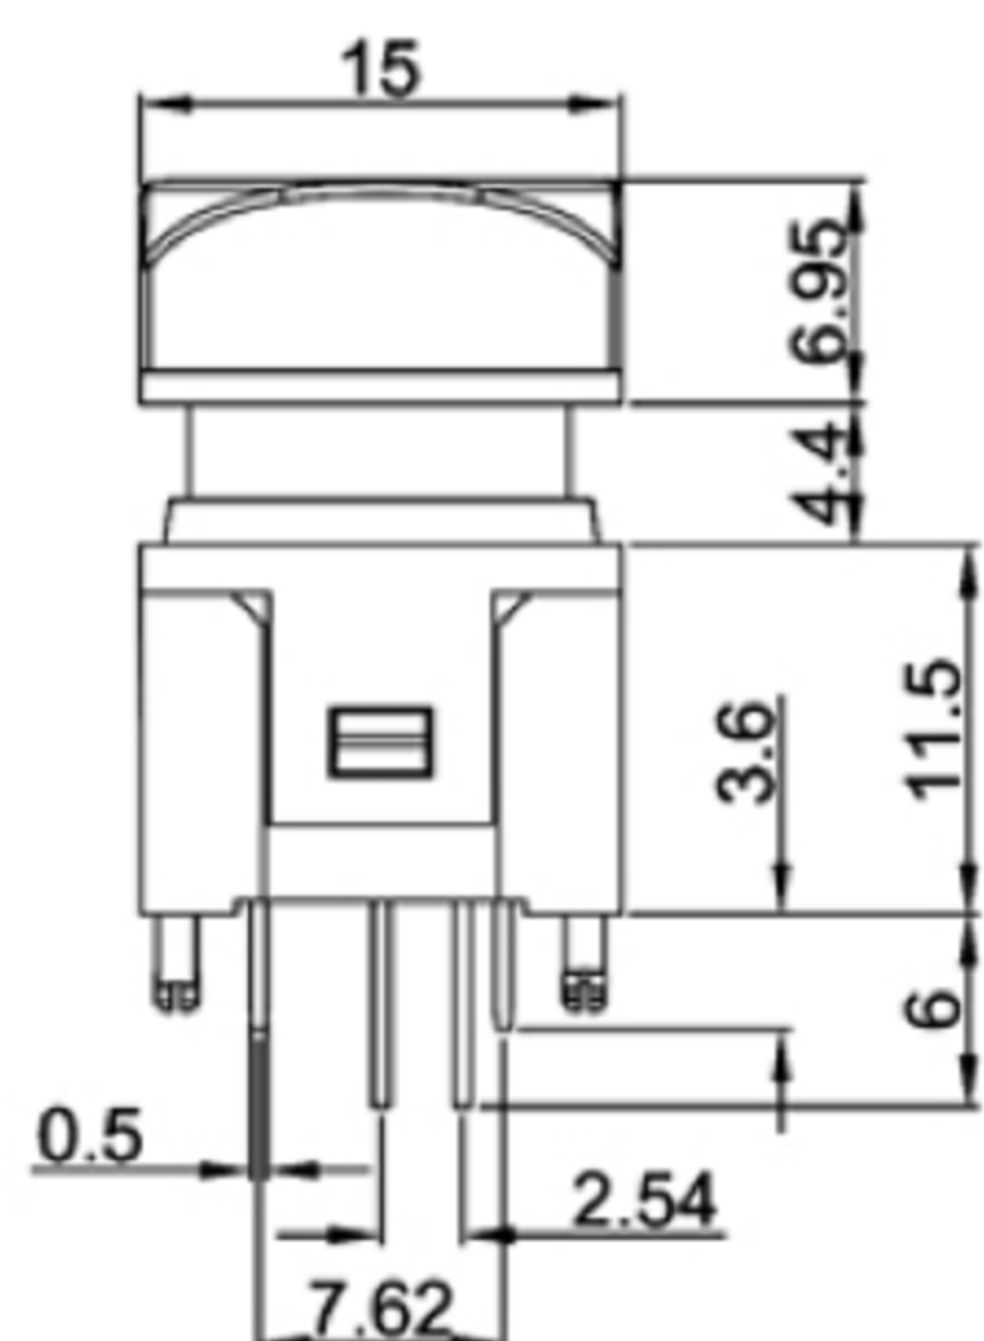

单色灯 :

双色灯 :

RGB三色灯 :

广东科斯达电子科技有限公司
GUANG DONG KE SI DA ELECTRONIC TECHNOLOGY CO., LTD.

TOLERANCE UNLESS OTHERWISE STATED :	Up to 5 ±0.2	Above 5 ~ 15 ±0.3	Above 15 ~ 30 ±0.4	Above 30 ~ 50 ±0.5	Angle ±0.3	3RD. ANGEL'S	UNITS	MM

DRAWN BY:	DATE	MAT'L	TITLE	SWITCH
Jack Lu	12/27/22		MODLE	TACT SWITCH WITH LED
CHECKED BY:	DATE	FINISH	DWG NO.	SIZE
Jacky Chen	12/27/22		PART NO.	A4
APPROVED BY:	DATE	SCALE	1 : 1	VER
Tony Kao	12/27/22	SHEET NO.	1 of 1	R