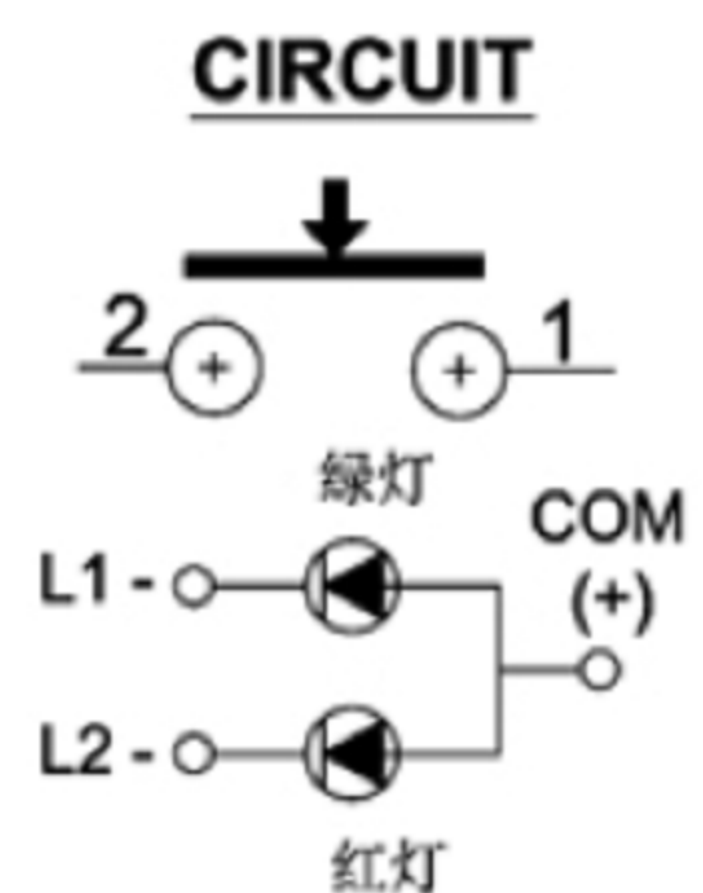

单色灯 :

双色灯 :

RGB三色灯 :

**广东科斯达电子科技有限公司**  
**GUANG DONG KE SI DA ELECTRONIC TECHNOLOGY CO., LTD.**

TOLERANCE UNLESS OTHERWISE STATED :	Up to 5 ±0.2	Above 5 ~ 15 ±0.3	Above 15 ~ 30 ±0.4	Above 30 ~ 50 ±0.5	Angle ±0.3	3RD. ANGEL'S	UNITS	MM
-------------------------------------	--------------	-------------------	--------------------	--------------------	------------	--------------	-------	----

DRAWN BY:	DATE	MAT'L	TITLE	SWITCH
Jack Lu	12/27/22		MODLE	TACT SWITCH WITH LED
CHECKED BY:	DATE	FINISH	DWG NO.	SIZE
Jacky Chen	12/27/22		PART NO.	A4
APPROVED BY:	DATE	SCALE	1 : 1	VER
Tony Kao	12/27/22	SHEET NO.	1 of 1	R