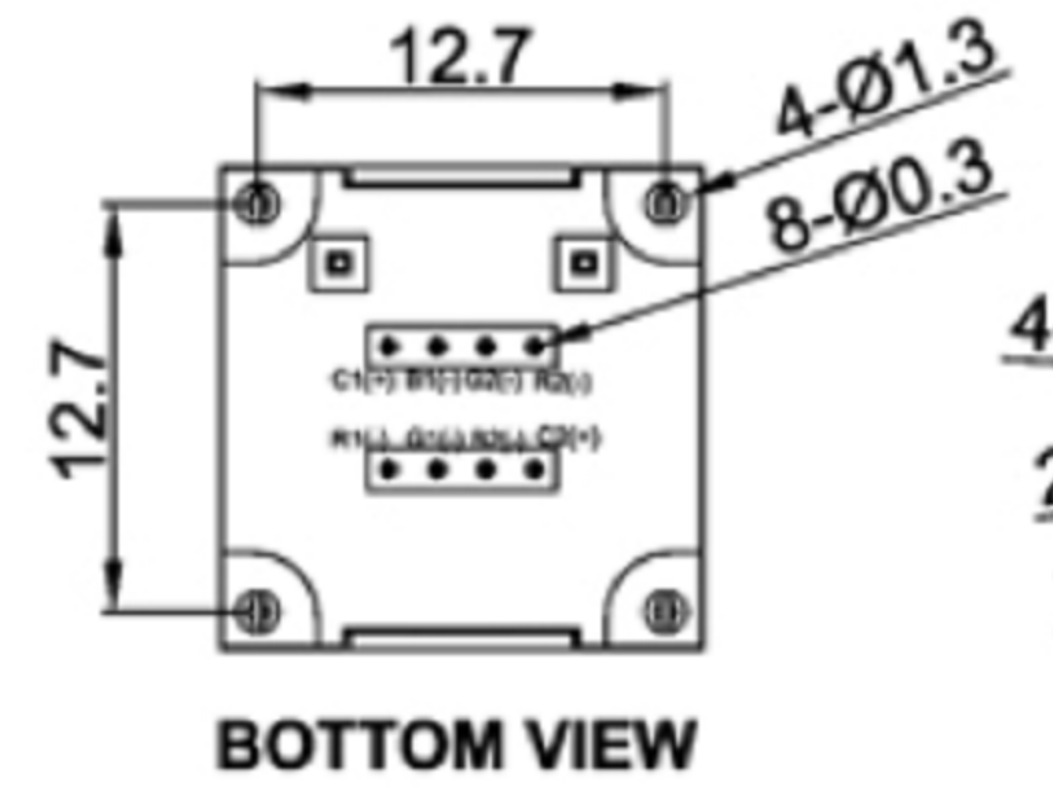

RGB三色灯 :

广东科斯达电子科技有限公司
GUANG DONG KE SI DA ELECTRONIC TECHNOLOGY CO., LTD.

TOLERANCE UNLESS OTHERWISE STATED :	Up to 5 ±0.2	Above 5 ~ 15 ±0.3	Above 15 ~ 30 ±0.4	Above 30 ~ 50 ±0.5	Angle ±0.3	3RD. ANGEL'S	UNITS	MM

DRAWN BY:	DATE	MAT'L	TITLE	SWITCH
Jack Lu	12/27/22		MODLE	TACT SWITCH WITH LED
CHECKED BY:	DATE	FINISH	DWG NO.	SIZE
Jacky Chen	12/27/22		PART NO.	A4
APPROVED BY:	DATE	SCALE	1 : 1	VER
Tony Kao	12/27/22	SHEET NO.	1 of 1	R