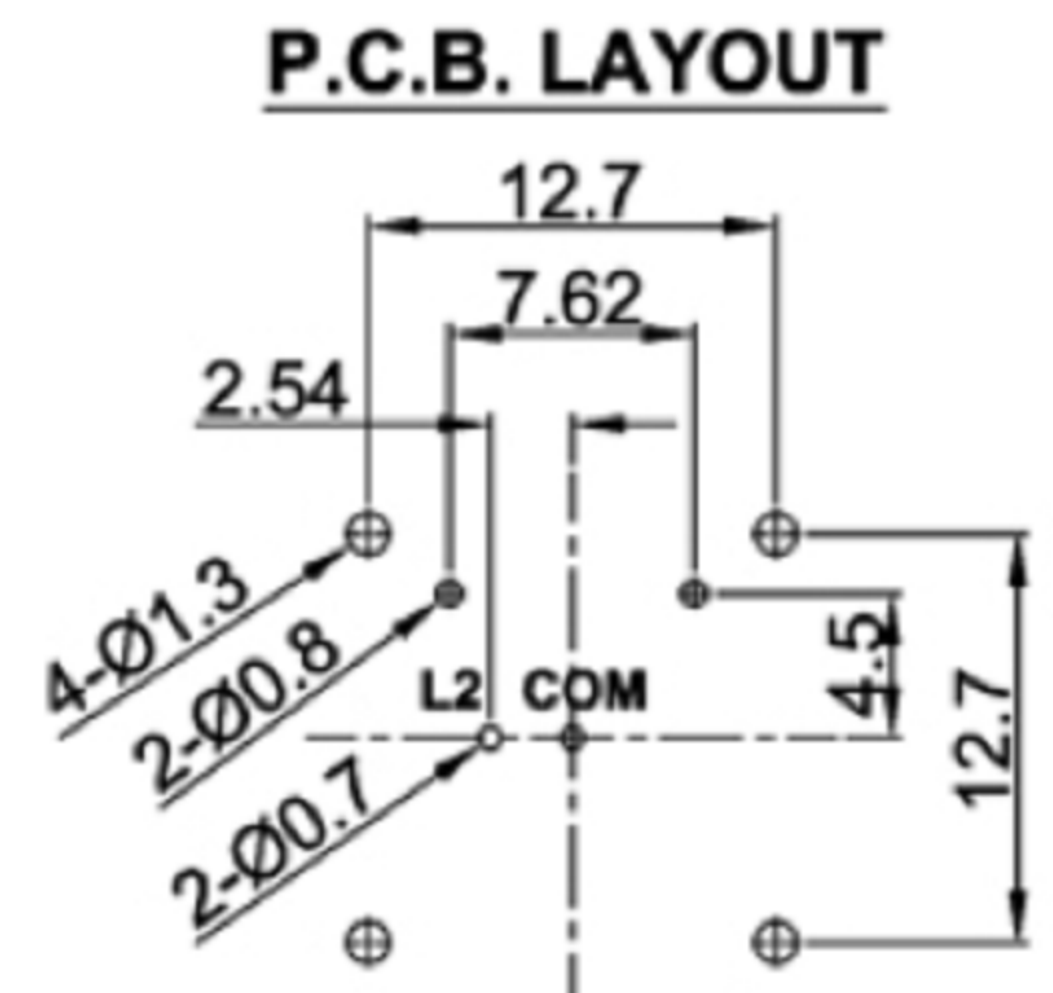

单色灯 :

双色灯 :

RGB三色灯 :

**广东科斯达电子科技有限公司**  
**GUANG DONG KE SI DA ELECTRONIC TECHNOLOGY CO., LTD.**

TOLERANCE UNLESS OTHERWISE STATED :	Up to 5 ±0.2	Above 5 ~ 15 ±0.3	Above 15 ~ 30 ±0.4	Above 30 ~ 50 ±0.5	Angle ±0.3	3RD. ANGEL'S	UNITS	MM
-------------------------------------	--------------	-------------------	--------------------	--------------------	------------	--------------	-------	----

DRAWN BY:	DATE	MAT'L	TITLE	SWITCH
Jack Lu	12/27/22		MODLE	TACT SWITCH WITH LED
CHECKED BY:	DATE	FINISH	DWG NO.	SIZE
Jacky Chen	12/27/22		PART NO.	A4
APPROVED BY:	DATE	SCALE	1 : 1	VER
Tony Kao	12/27/22	SHEET NO.	1 of 1	R