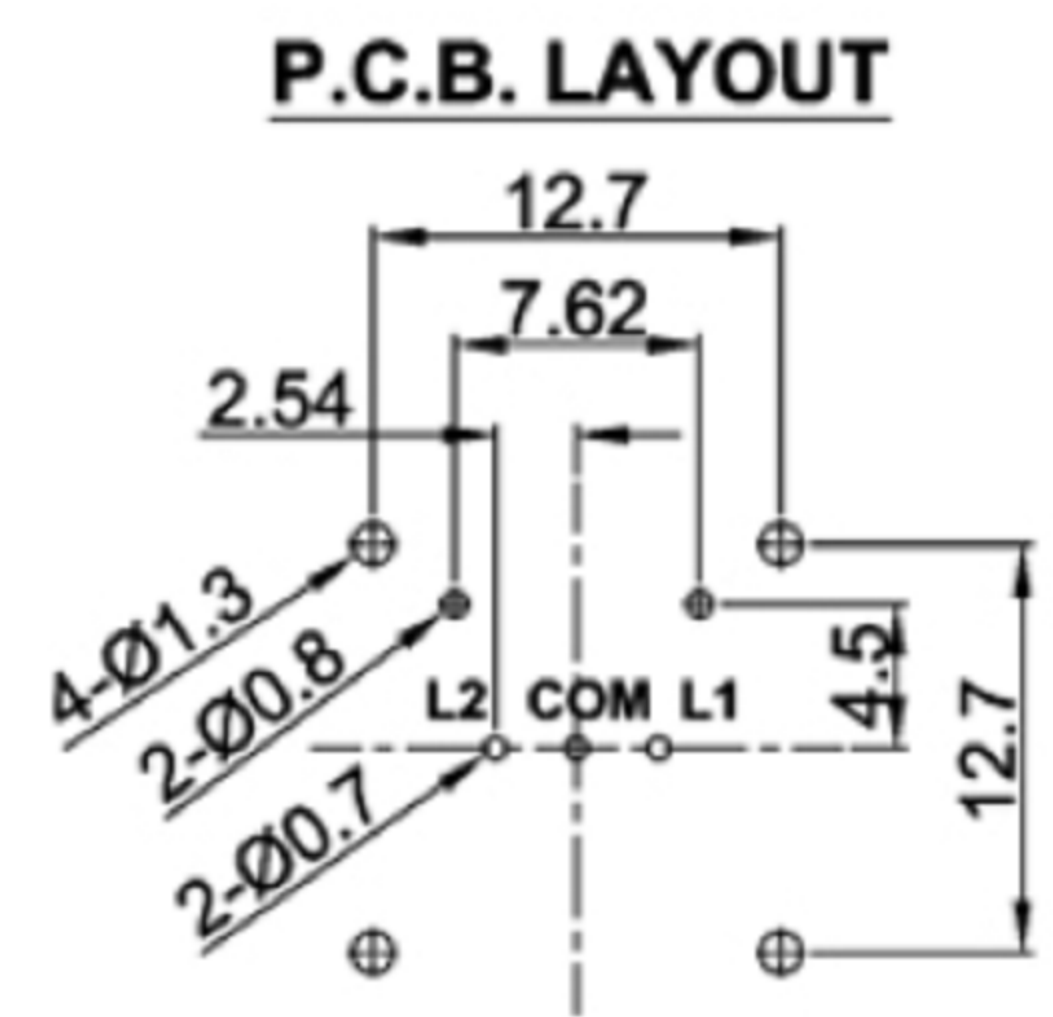

单色灯 :

双色灯 :

RGB三色灯 :

**广东科斯达电子科技有限公司**  
**GUANG DONG KE SI DA ELECTRONIC TECHNOLOGY CO., LTD.**

TOLERANCE UNLESS OTHERWISE STATED :	Up to 5 ±0.2	Above 5 ~ 15 ±0.3	Above 15 ~ 30 ±0.4	Above 30 ~ 50 ±0.5	Angle ±0.3	3RD. ANGEL'S	UNITS	MM
-------------------------------------	--------------	-------------------	--------------------	--------------------	------------	--------------	-------	----

DRAWN BY:	DATE	MAT'L	TITLE	SWITCH
Jack Lu	12/27/22		MODLE	TACT SWITCH WITH LED
CHECKED BY:	DATE	FINISH	DWG NO.	SIZE
Jacky Chen	12/27/22		PART NO.	A4
APPROVED BY:	DATE	SCALE	1 : 1	VER
Tony Kao	12/27/22	SHEET NO.	1 of 1	R