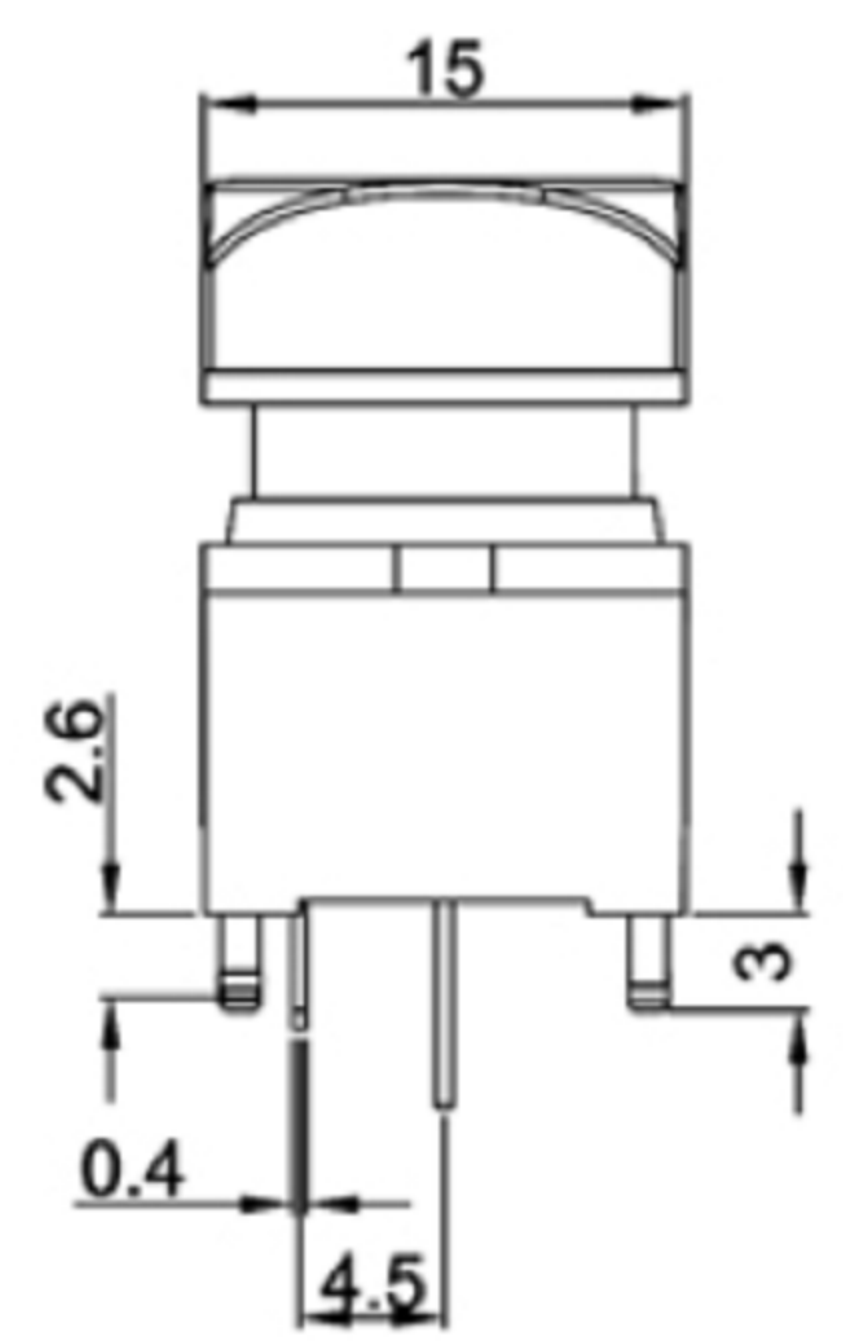

单色灯 :

双色灯 :

RGB三色灯 :

广东科斯达电子科技有限公司
GUANG DONG KE SI DA ELECTRONIC TECHNOLOGY CO., LTD.

TOLERANCE UNLESS OTHERWISE STATED :	Up to 5 ±0.2	Above 5 ~ 15 ±0.3	Above 15 ~ 30 ±0.4	Above 30 ~ 50 ±0.5	Angle ±0.3	3RD. ANGEL'S	UNITS	MM

DRAWN BY:	DATE	MAT'L	TITLE	SWITCH
Jack Lu	12/27/22		MODLE	TACT SWITCH WITH LED
CHECKED BY:	DATE	FINISH	DWG NO.	SIZE
Jacky Chen	12/27/22		PART NO.	A4
APPROVED BY:	DATE	SCALE	1 : 1	VER
Tony Kao	12/27/22	SHEET NO.	1 of 1	R