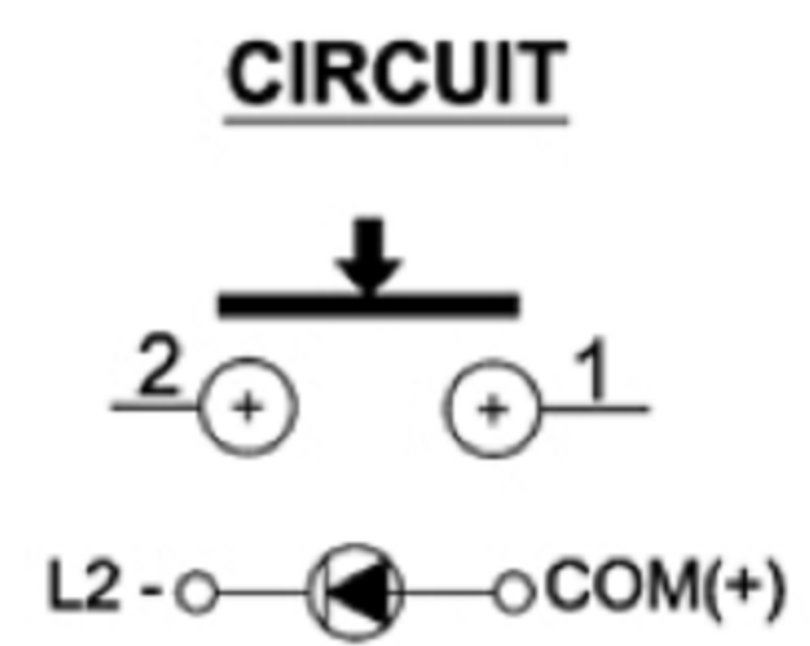

单色灯 :

双色灯 :

RGB三色灯 :

**广东科斯达电子科技有限公司**  
**GUANG DONG KE SI DA ELECTRONIC TECHNOLOGY CO., LTD.**

TOLERANCE UNLESS OTHERWISE STATED :	Up to 5 ±0.2	Above 5 ~ 15 ±0.3	Above 15 ~ 30 ±0.4	Above 30 ~ 50 ±0.5	Angle ±0.3	3RD. ANGEL'S	UNITS	MM
-------------------------------------	--------------	-------------------	--------------------	--------------------	------------	--------------	-------	----

DRAWN BY:	DATE	MAT'L	TITLE	SWITCH
Jack Lu	12/27/22		MODLE	TACT SWITCH WITH LED
CHECKED BY:	DATE	FINISH	DWG NO.	SIZE
Jacky Chen	12/27/22		PART NO.	A4
APPROVED BY:	DATE	SCALE	1 : 1	VER
Tony Kao	12/27/22	SHEET NO.	1 of 1	R