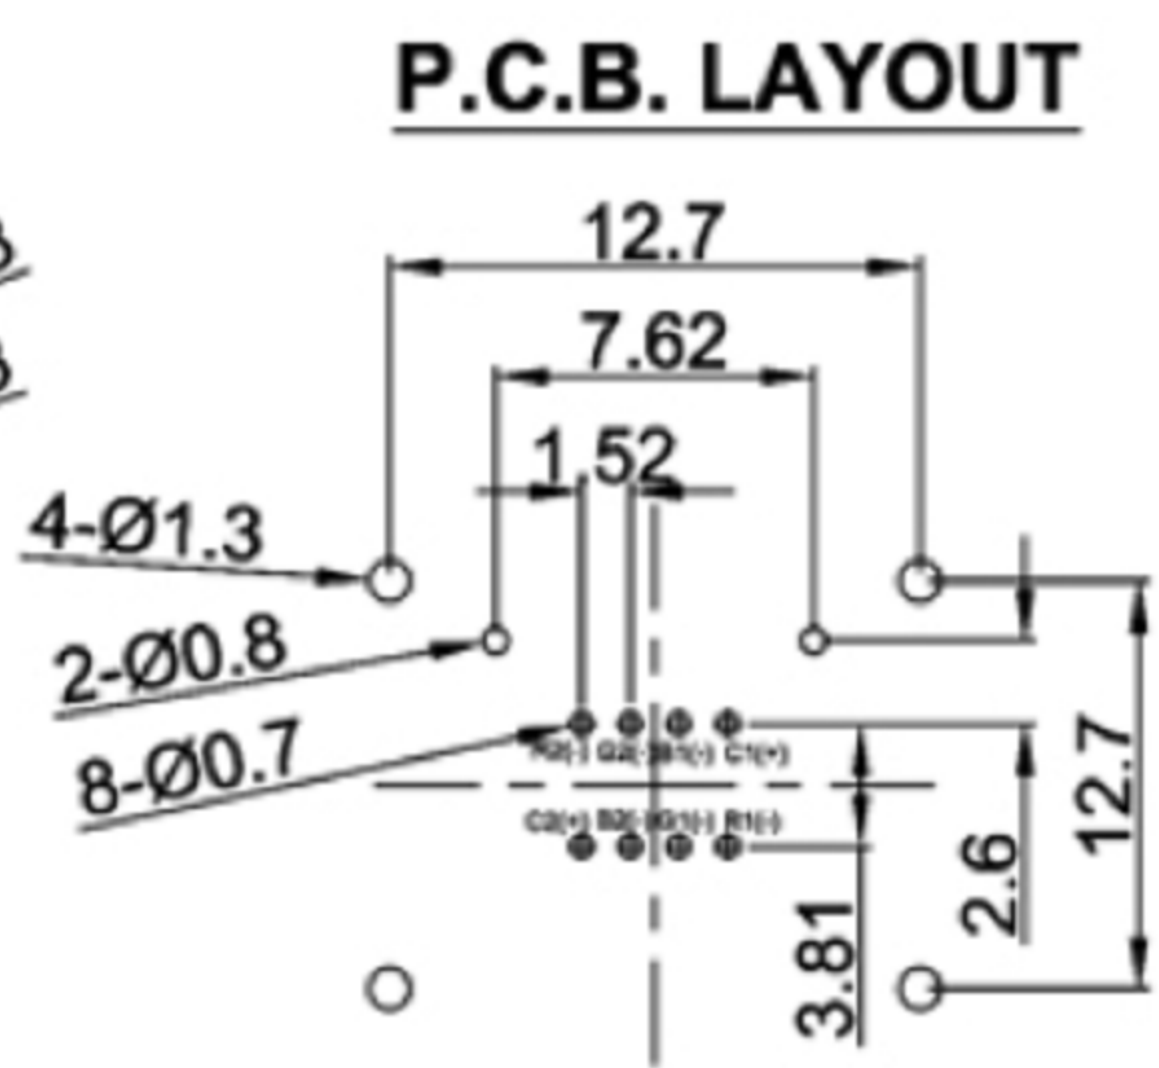

RGB三色灯 :

广东科斯达电子科技有限公司
GUANG DONG KE SI DA ELECTRONIC TECHNOLOGY CO., LTD.

TOLERANCE UNLESS OTHERWISE STATED :	Up to 5 ±0.2	Above 5 ~ 15 ±0.3	Above 15 ~ 30 ±0.4	Above 30 ~ 50 ±0.5	Angle ±0.3	3RD. ANGEL'S	UNITS	MM

DRAWN BY:	DATE	MAT'L	TITLE	SWITCH
Jack Lu	12/27/22		MODLE	TACT SWITCH WITH LED
CHECKED BY:	DATE	FINISH	DWG NO.	SIZE
Jacky Chen	12/27/22		PART NO.	A4
APPROVED BY:	DATE	SCALE	1 : 1	VER
Tony Kao	12/27/22	SHEET NO.	1 of 1	R