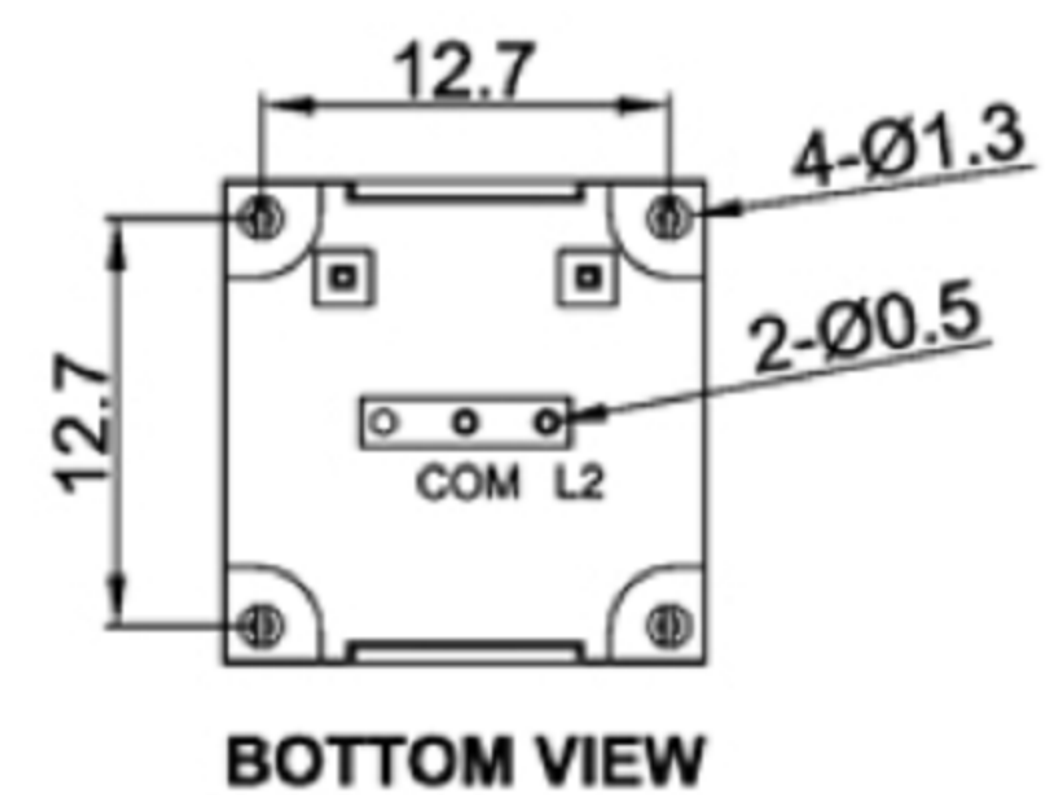

单色灯 :

双色灯 :

RGB三色灯 :

广东科斯达电子科技有限公司
GUANG DONG KE SI DA ELECTRONIC TECHNOLOGY CO., LTD.

TOLERANCE UNLESS OTHERWISE STATED :	Up to 5 ±0.2	Above 5 ~ 15 ±0.3	Above 15 ~ 30 ±0.4	Above 30 ~ 50 ±0.5	Angle ±0.3	3RD. ANGEL'S	UNITS	MM

DRAWN BY:	DATE	MAT'L	TITLE	SWITCH
Jack Lu	12/27/22		MODLE	TACT SWITCH WITH LED
CHECKED BY:	DATE	FINISH	DWG NO.	SIZE
Jacky Chen	12/27/22		PART NO.	A4
APPROVED BY:	DATE	SCALE	1 : 1	VER
Tony Kao	12/27/22	SHEET NO.	1 of 1	R