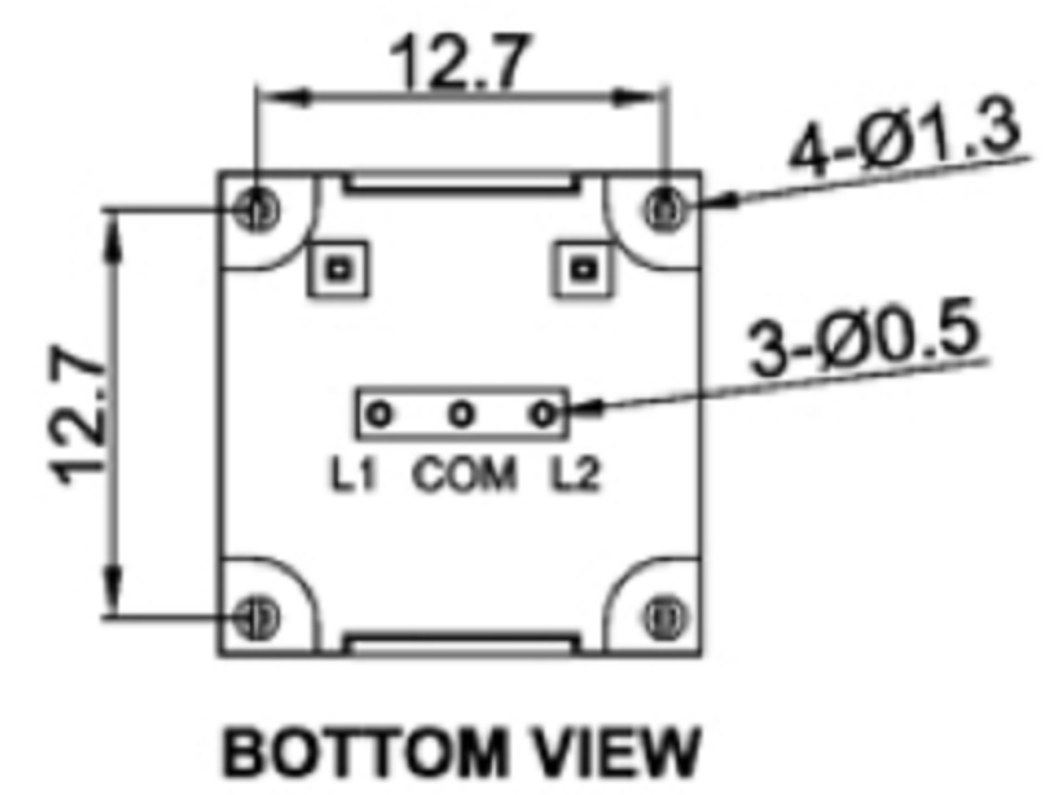

单色灯 :

双色灯 :

RGB三色灯 :

广东科斯达电子科技有限公司
GUANG DONG KE SI DA ELECTRONIC TECHNOLOGY CO., LTD.

TOLERANCE UNLESS OTHERWISE STATED :	Up to 5 ±0.2	Above 5 ~ 15 ±0.3	Above 15 ~ 30 ±0.4	Above 30 ~ 50 ±0.5	Angle ±0.3	3RD. ANGEL'S	UNITS	MM

DRAWN BY:	DATE	MAT'L	TITLE	SWITCH
Jack Lu	12/27/22		MODLE	TACT SWITCH WITH LED
CHECKED BY:	DATE	FINISH	DWG NO.	SIZE
Jacky Chen	12/27/22		PART NO.	A4
APPROVED BY:	DATE	SCALE	1 : 1	VER
Tony Kao	12/27/22	SHEET NO.	1 of 1	R