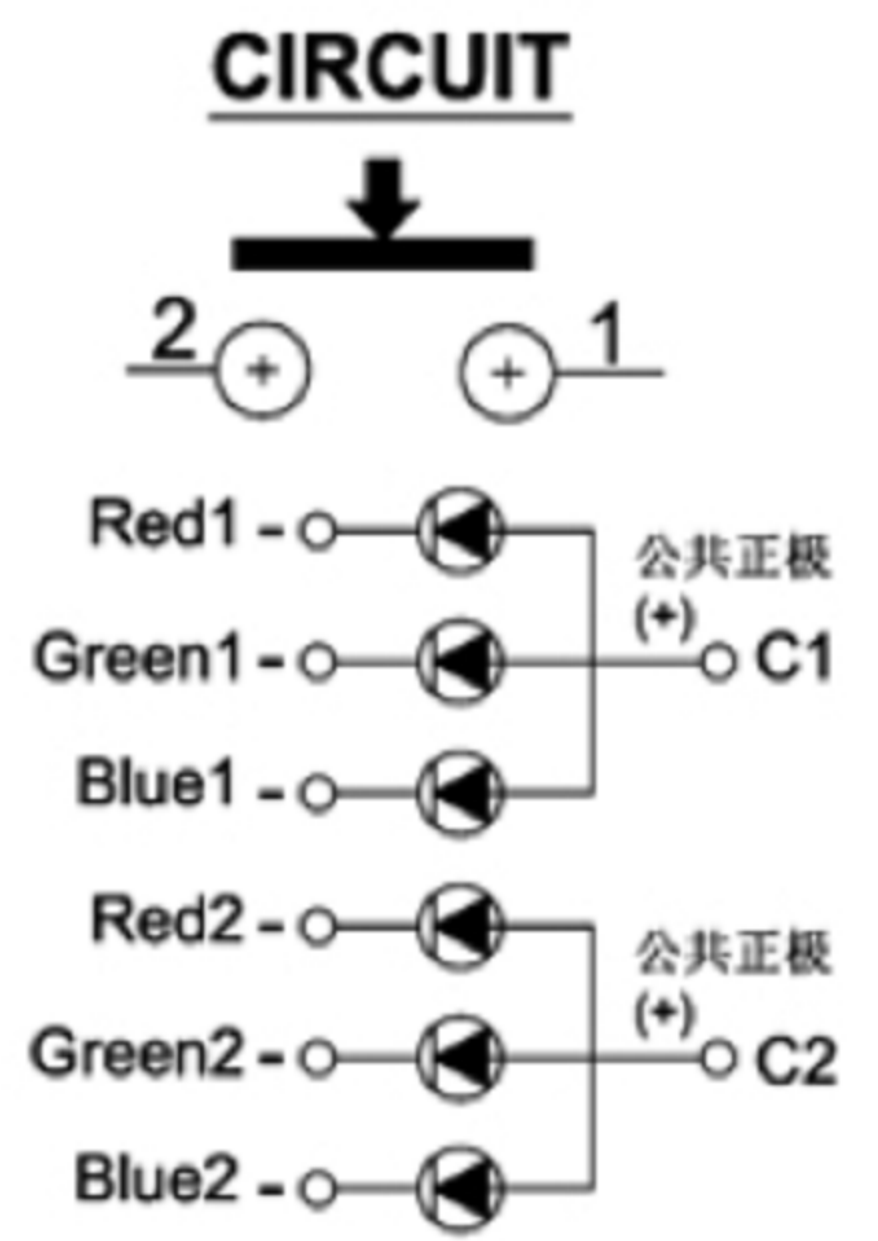

单色灯 :

双色灯 :

RGB三色灯 :

**广东科斯达电子科技有限公司**  
**GUANG DONG KE SI DA ELECTRONIC TECHNOLOGY CO., LTD.**

TOLERANCE UNLESS OTHERWISE STATED :	Up to 5 ±0.2	Above 5 ~ 15 ±0.3	Above 15 ~ 30 ±0.4	Above 30 ~ 50 ±0.5	Angle ±0.3	3RD. ANGEL'S	UNITS	MM
-------------------------------------	--------------	-------------------	--------------------	--------------------	------------	--------------	-------	----

DRAWN BY:	DATE	MAT'L	TITLE	SWITCH
Jack Lu	12/27/22		MODLE	TACT SWITCH WITH LED
CHECKED BY:	DATE	FINISH	DWG NO.	SIZE
Jacky Chen	12/27/22		PART NO.	A4
APPROVED BY:	DATE	SCALE	1 : 1	VER
Tony Kao	12/27/22	SHEET NO.	1 of 1	R