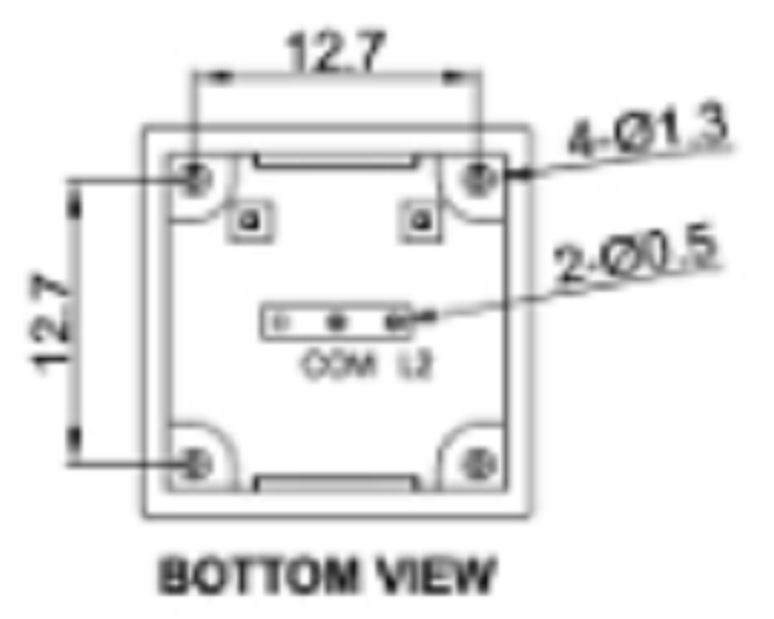

单色灯：

RGB三色灯：

双色灯：

广东科斯达电子科技有限公司
GUANG DONG KE SI DA ELECTRONIC TECHNOLOGY CO., LTD.

TOLERANCE UNLESS OTHERWISE STATED: Up to 5 ±0.2, Above 5 ~ 15 ±0.3, Above 15 ~ 30 ±0.4, Above 30 ~ 50 ±0.5, Angle ±0.3

3RD. ANGEL'S UNITS MM

DRAWN BY:	DATE	MAT'L	TITLE	SWITCH
Jack Lu	12/27/22		MODLE	TACT SWITCH WITH LED
CHECKED BY:	DATE	FINISH	DWG NO.	SIZE
Jacky Chen	12/27/22		PART NO.	A4
APPROVED BY:	DATE	SCALE	1 : 1	VER
Tony Kao	12/27/22	SHEET NO.	1 of 1	R

ITEM NO.	DESCRIPTION	DRAWN	DATE