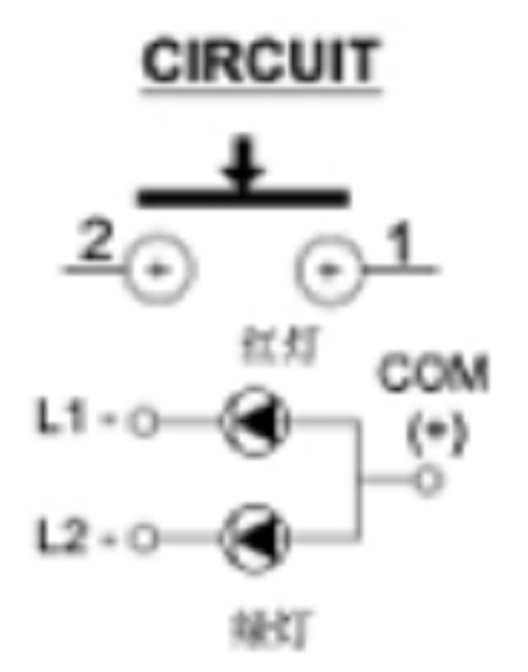

单色灯：

RGB三色灯：

双色灯：

 **广东科斯达电子科技有限公司**  
**GUANG DONG KE SI DA ELECTRONIC TECHNOLOGY CO., LTD.**

TOLERANCE UNLESS OTHERWISE STATED: Up to 5 ±0.2, Above 5 ~ 15 ±0.3, Above 15 ~ 30 ±0.4, Above 30 ~ 50 ±0.5, Angle ±0.3

3RD. ANGEL'S  UNITS MM

DRAWN BY:	DATE	MAT'L	TITLE	SWITCH
Jack Lu	12/27/22		MODLE	TACT SWITCH WITH LED
CHECKED BY:	DATE	FINISH	DWG NO.	SIZE
Jacky Chen	12/27/22		PART NO.	A4
APPROVED BY:	DATE	SCALE	1 : 1	VER
Tony Kao	12/27/22	SHEET NO.	1 of 1	R

ITEM NO.	DESCRIPTION	DRAWN	DATE