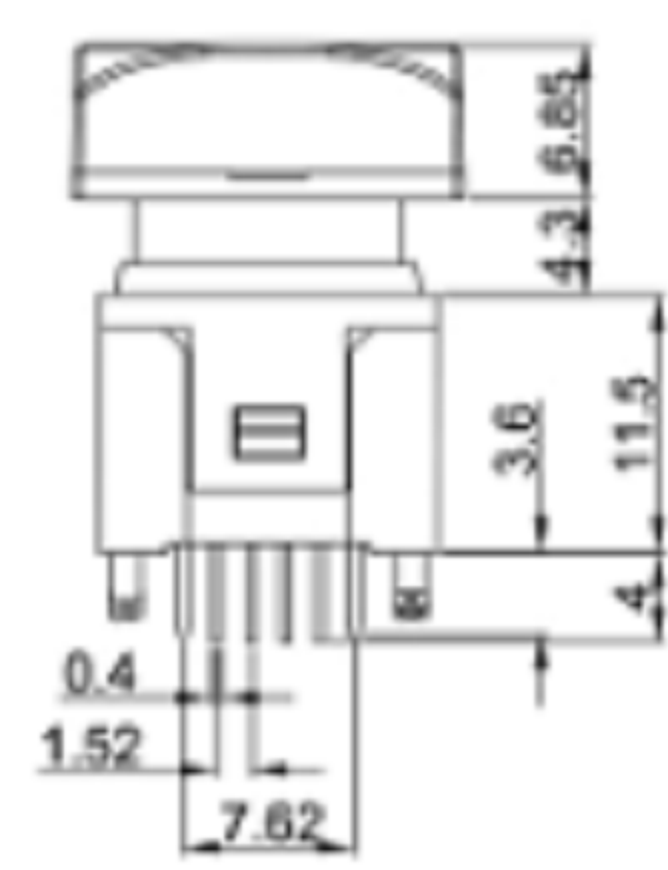

单色灯：

RGB三色灯：

双色灯：

广东科斯达电子科技有限公司
GUANG DONG KE SI DA ELECTRONIC TECHNOLOGY CO., LTD.

TOLERANCE UNLESS OTHERWISE STATED: Up to 5 ±0.2, Above 5 ~ 15 ±0.3, Above 15 ~ 30 ±0.4, Above 30 ~ 50 ±0.5, Angle ±0.3

3RD. ANGEL'S UNITS MM

DRAWN BY:	DATE	MAT'L	TITLE	SWITCH
Jack Lu	12/27/22		MODLE	TACT SWITCH WITH LED
CHECKED BY:	DATE	FINISH	DWG NO.	SIZE
Jacky Chen	12/27/22		PART NO.	A4
APPROVED BY:	DATE	SCALE	1 : 1	VER
Tony Kao	12/27/22	SHEET NO.	1 of 1	R

ITEM NO.	DESCRIPTION	DRAWN	DATE