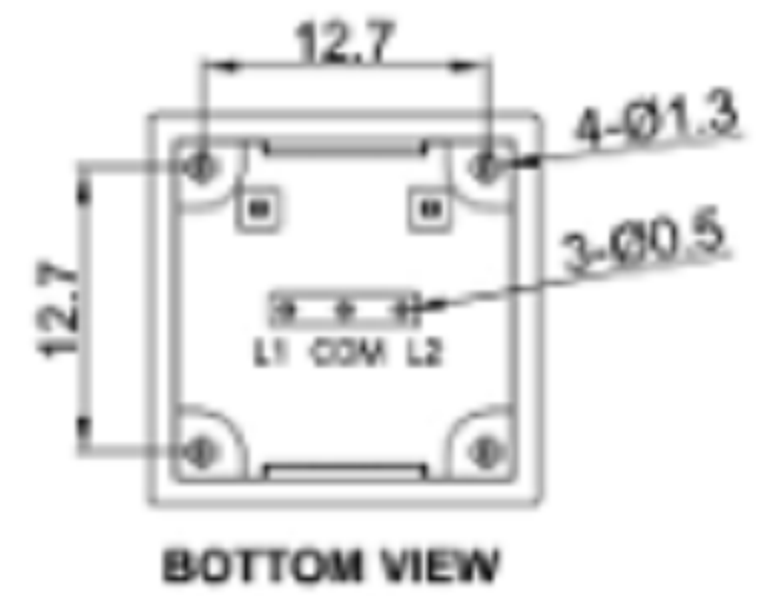

单色灯：

RGB三色灯：

双色灯：

广东科斯达电子科技有限公司
GUANG DONG KE SI DA ELECTRONIC TECHNOLOGY CO., LTD.

TOLERANCE UNLESS OTHERWISE STATED: Up to 5 ±0.2, Above 5 ~ 15 ±0.3, Above 15 ~ 30 ±0.4, Above 30 ~ 50 ±0.5, Angle ±0.3

3RD. ANGEL'S UNITS MM

DRAWN BY:	DATE	MAT'L	TITLE	SWITCH
Jack Lu	12/27/22		MODLE	TACT SWITCH WITH LED
CHECKED BY:	DATE	FINISH	DWG NO.	SIZE
Jacky Chen	12/27/22		PART NO.	A4
APPROVED BY:	DATE	SCALE	1 : 1	VER
Tony Kao	12/27/22	SHEET NO.	1 of 1	R

ITEM NO.	DESCRIPTION	DRAWN	DATE