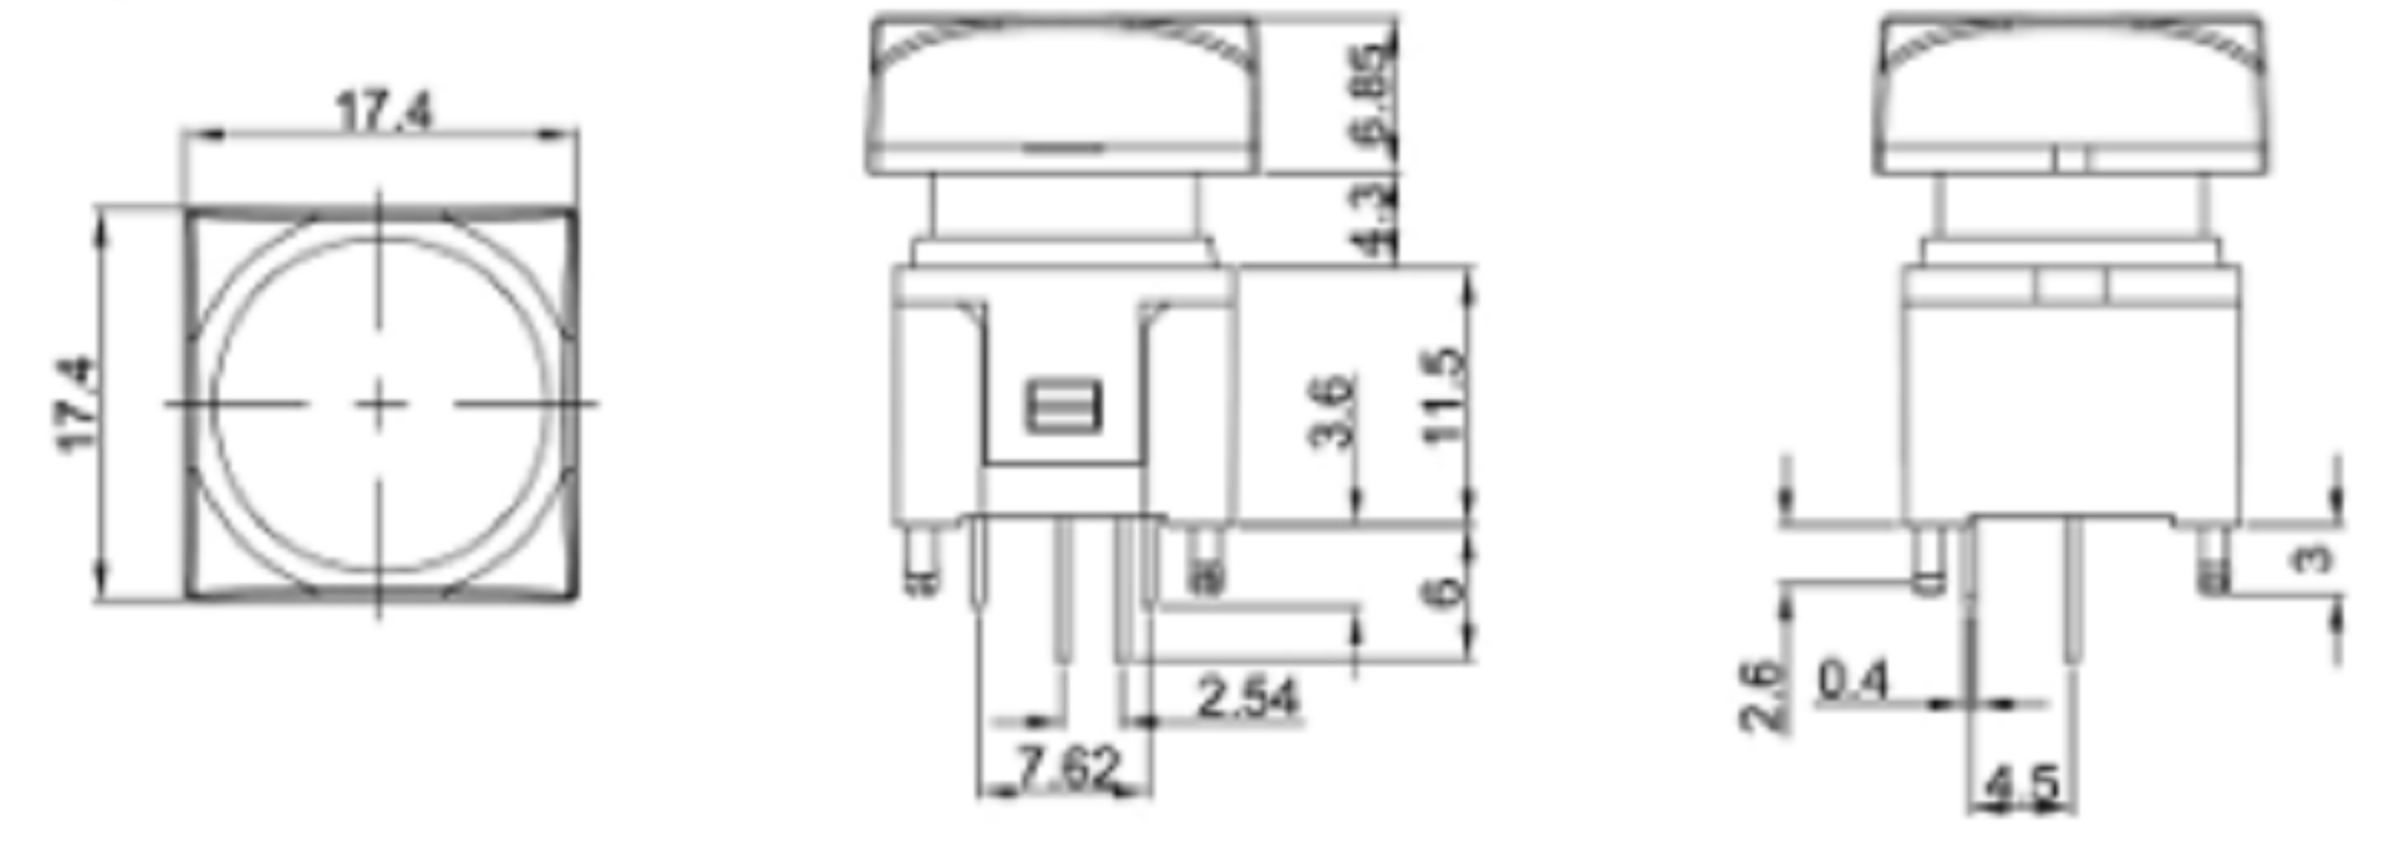

单色灯：

RGB三色灯：