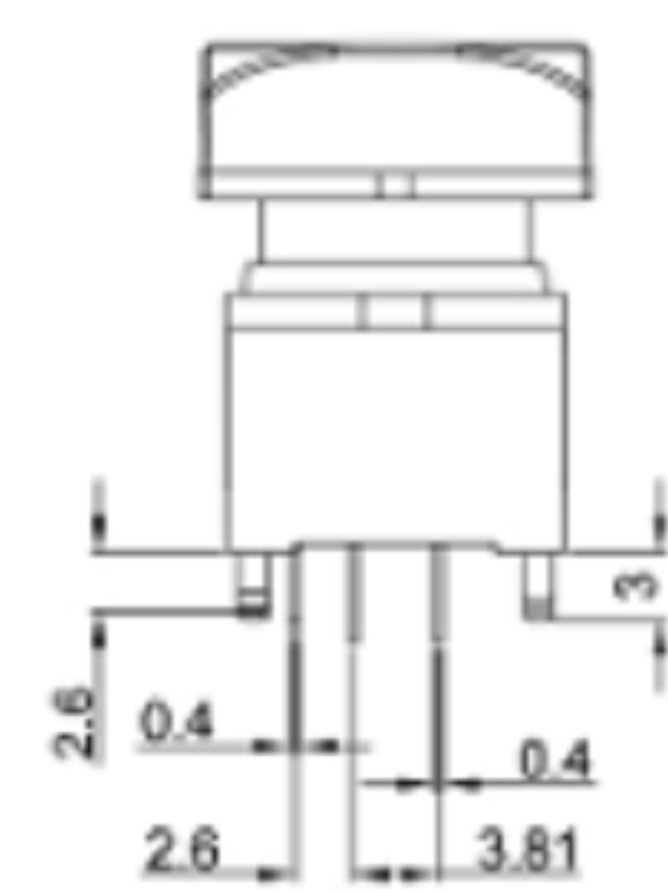

单色灯：

RGB三色灯：

双色灯：

 **广东科斯达电子科技有限公司**  
**GUANG DONG KE SI DA ELECTRONIC TECHNOLOGY CO., LTD.**

TOLERANCE UNLESS OTHERWISE STATED: Up to 5 ±0.2, Above 5 ~ 15 ±0.3, Above 15 ~ 30 ±0.4, Above 30 ~ 50 ±0.5, Angle ±0.3

3RD. ANGEL'S  UNITS MM

DRAWN BY:	DATE	MAT'L	TITLE	SWITCH
Jack Lu	12/27/22		MODLE	TACT SWITCH WITH LED
CHECKED BY:	DATE	FINISH	DWG NO.	SIZE
Jacky Chen	12/27/22		PART NO.	A4
APPROVED BY:	DATE	SCALE	1 : 1	VER
Tony Kao	12/27/22	SHEET NO.	1 of 1	R

ITEM NO.	DESCRIPTION	DRAWN	DATE