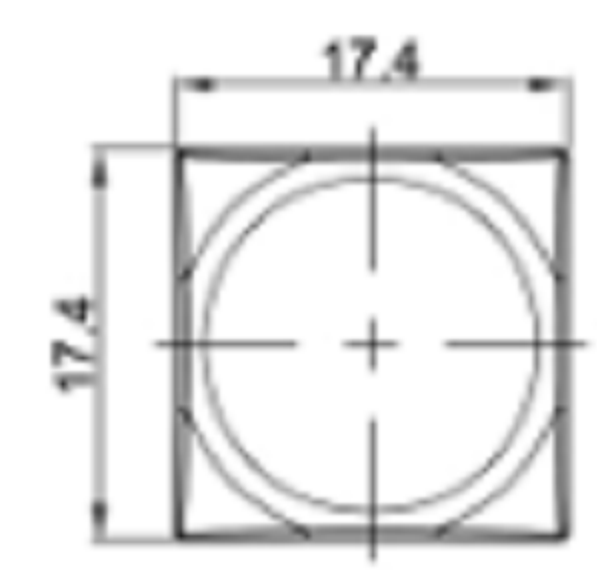

单色灯：

RGB三色灯：

双色灯：

 **广东科斯达电子科技有限公司**  
**GUANG DONG KE SI DA ELECTRONIC TECHNOLOGY CO., LTD.**

TOLERANCE UNLESS OTHERWISE STATED: Up to 5 ±0.2, Above 5 ~ 15 ±0.3, Above 15 ~ 30 ±0.4, Above 30 ~ 50 ±0.5, Angle ±0.3

3RD. ANGEL'S  UNITS MM

DRAWN BY:	DATE	MAT'L	TITLE	SWITCH
Jack Lu	12/27/22		MODLE	TACT SWITCH WITH LED
CHECKED BY:	DATE	FINISH	DWG NO.	SIZE
Jacky Chen	12/27/22		PART NO.	A4
APPROVED BY:	DATE	SCALE	1 : 1	VER
Tony Kao	12/27/22	SHEET NO.	1 of 1	R