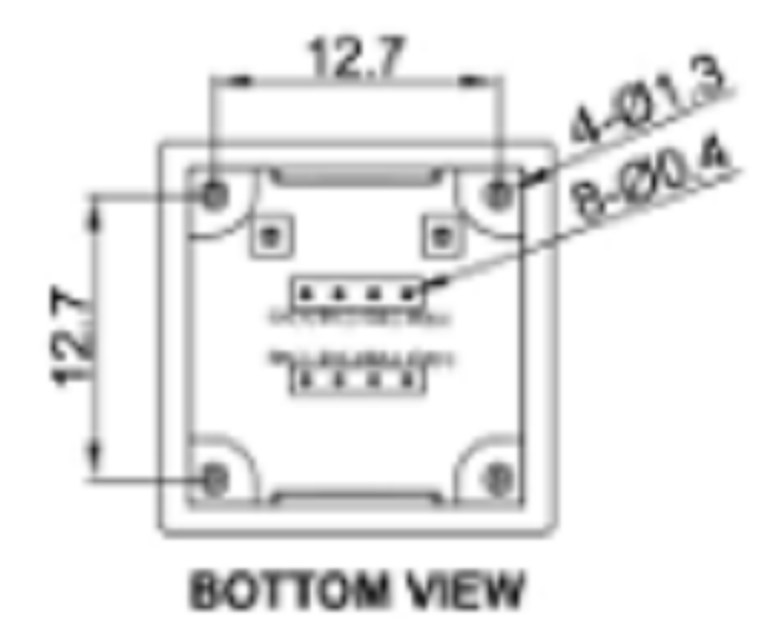

单色灯：

RGB三色灯：

双色灯：

广东科斯达电子科技有限公司
GUANG DONG KE SI DA ELECTRONIC TECHNOLOGY CO., LTD.

TOLERANCE UNLESS OTHERWISE STATED: Up to 5 ±0.2, Above 5 ~ 15 ±0.3, Above 15 ~ 30 ±0.4, Above 30 ~ 50 ±0.5, Angle ±0.3

3RD. ANGEL'S UNITS MM

DRAWN BY:	DATE	MAT'L	TITLE	SWITCH
Jack Lu	12/27/22		MODLE	TACT SWITCH WITH LED
CHECKED BY:	DATE	FINISH	DWG NO.	SIZE
Jacky Chen	12/27/22		PART NO.	A4
APPROVED BY:	DATE	SCALE	1 : 1	VER
Tony Kao	12/27/22	SHEET NO.	1 of 1	R

ITEM NO.	DESCRIPTION	DRAWN	DATE