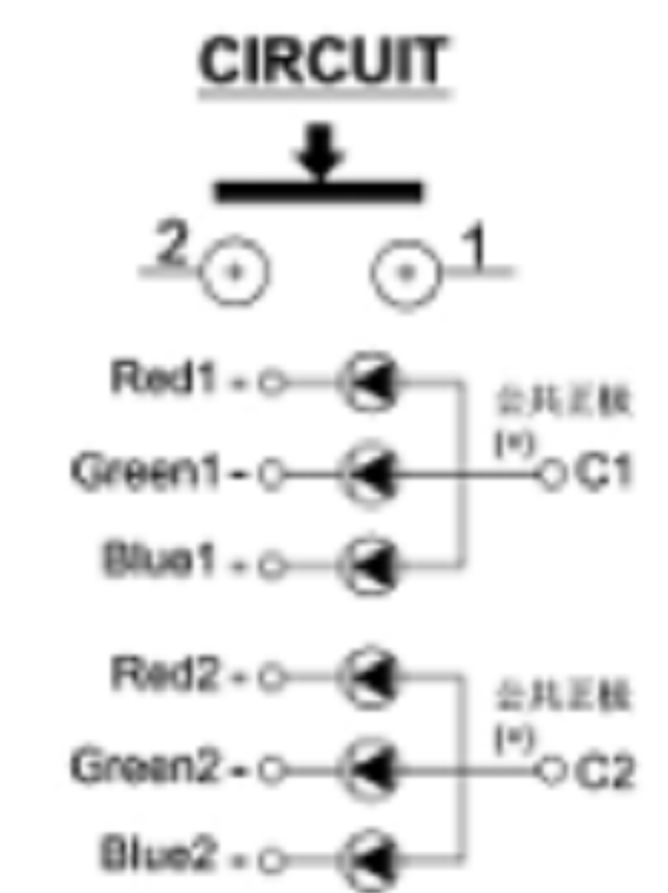

单色灯：

RGB三色灯：

双色灯：

 **广东科斯达电子科技有限公司**  
**GUANG DONG KE SI DA ELECTRONIC TECHNOLOGY CO., LTD.**

TOLERANCE UNLESS OTHERWISE STATED: Up to 5 ±0.2, Above 5 ~ 15 ±0.3, Above 15 ~ 30 ±0.4, Above 30 ~ 50 ±0.5, Angle ±0.3

3RD. ANGEL'S  UNITS MM

DRAWN BY:	DATE	MAT'L	TITLE	SWITCH
Jack Lu	12/27/22		MODLE	TACT SWITCH WITH LED
CHECKED BY:	DATE	FINISH	DWG NO.	SIZE
Jacky Chen	12/27/22		PART NO.	A4
APPROVED BY:	DATE	SCALE	1 : 1	VER
Tony Kao	12/27/22	SHEET NO.	1 of 1	R

ITEM NO.	DESCRIPTION	DRAWN	DATE