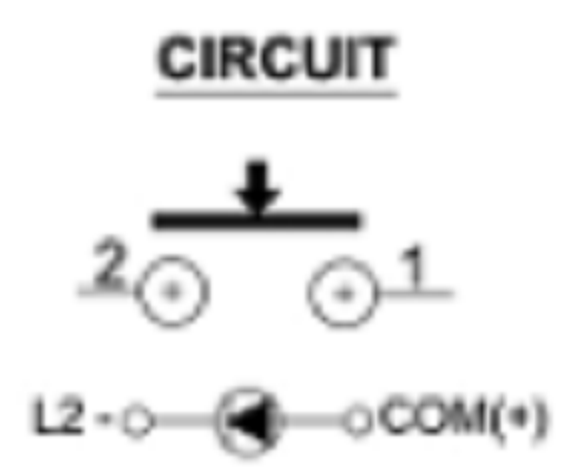

单色灯：

RGB三色灯：

双色灯：

 **广东科斯达电子科技有限公司**  
**GUANG DONG KE SI DA ELECTRONIC TECHNOLOGY CO., LTD.**

TOLERANCE UNLESS OTHERWISE STATED: Up to 5 ±0.2, Above 5 ~ 15 ±0.3, Above 15 ~ 30 ±0.4, Above 30 ~ 50 ±0.5, Angle ±0.3

3RD. ANGEL'S  UNITS MM

DRAWN BY:	DATE	MAT'L	TITLE	SWITCH
Jack Lu	12/27/22		MODLE	TACT SWITCH WITH LED
CHECKED BY:	DATE	FINISH	DWG NO.	SIZE
Jacky Chen	12/27/22		PART NO.	A4
APPROVED BY:	DATE	SCALE	1 : 1	VER
Tony Kao	12/27/22	SHEET NO.	1 of 1	R

ITEM NO.	DESCRIPTION	DRAWN	DATE