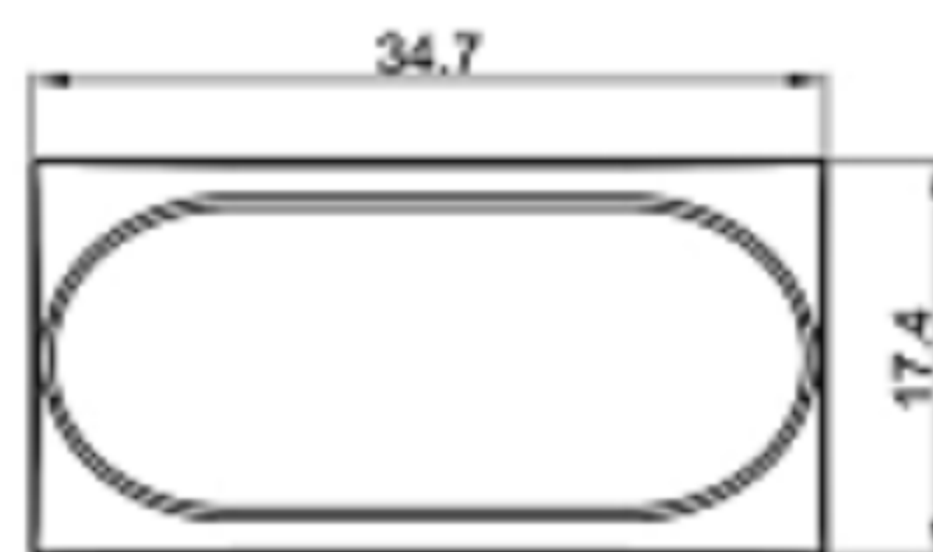

RGB三色灯 :

双色灯 :

广东科斯达电子科技有限公司
GUANG DONG KE SI DA ELECTRONIC TECHNOLOGY CO., LTD.

TOLERANCE UNLESS OTHERWISE STATED :
Up to 5 ±0.2
Above 5 ~ 15 ±0.3
Above 15 ~ 30 ±0.4
Above 30 ~ 50 ±0.5
Angle ±0.3

3RD. ANGEL'S

UNITS MM

DRAWN BY: Jack Lu
CHECKED BY: Jacky Chen
APPROVED BY: Tony Kao

DATE: 12/27/22
DATE: 12/27/22
DATE: 12/27/22

MAT'L		TITLE	SWITCH
FINISH		MODLE	TACT SWITCH WITH LED
SCALE	1 : 1	DWG NO.	
SHEET NO.	1 of 1	PART NO.	
		SIZE	A4
		VER	R

ITEM NO.	DESCRIPTION	DRAWN	DATE