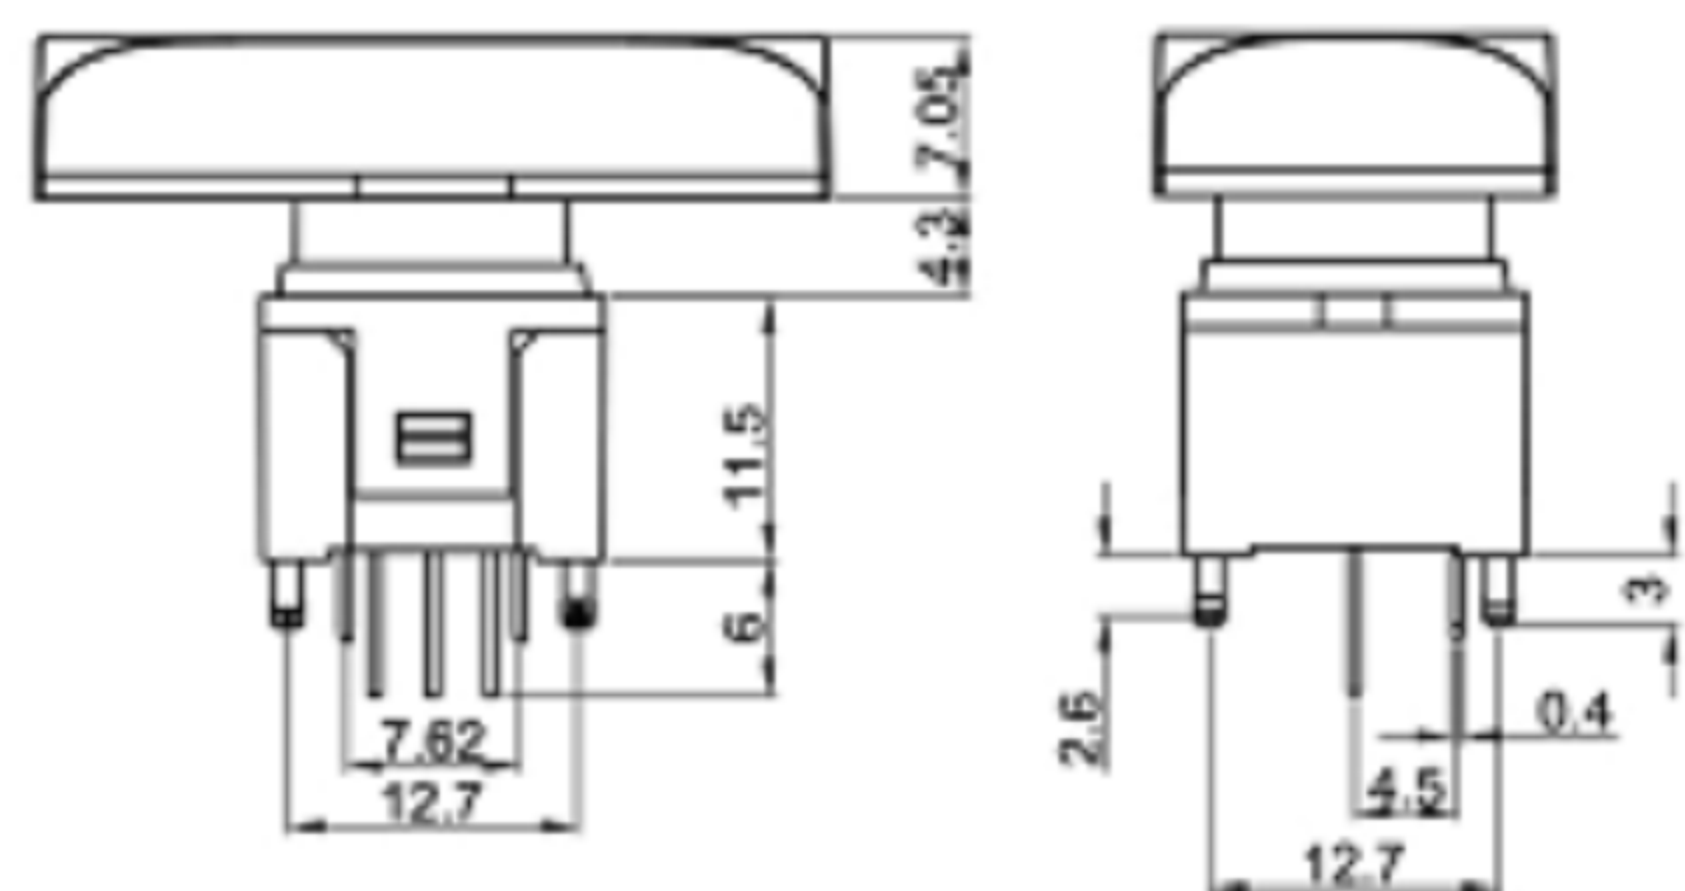

双色灯 :

广东科斯达电子科技有限公司
GUANG DONG KE SI DA ELECTRONIC TECHNOLOGY CO., LTD.

TOLERANCE UNLESS OTHERWISE STATED :
Up to 5 ±0.2
Above 5 ~ 15 ±0.3
Above 15 ~ 30 ±0.4
Above 30 ~ 50 ±0.5
Angle ±0.3

3RD. ANGEL'S

UNITS MM

DRAWN BY: Jack Lu
CHECKED BY: Jacky Chen
APPROVED BY: Tony Kao

DATE: 12/27/22
DATE: 12/27/22
DATE: 12/27/22

MAT'L		TITLE	SWITCH
FINISH		MODLE	TACT SWITCH WITH LED
SCALE	1 : 1	DWG NO.	
SHEET NO.	1 of 1	PART NO.	
		SIZE	A4
		VER	R

ITEM NO.	DESCRIPTION	DRAWN	DATE