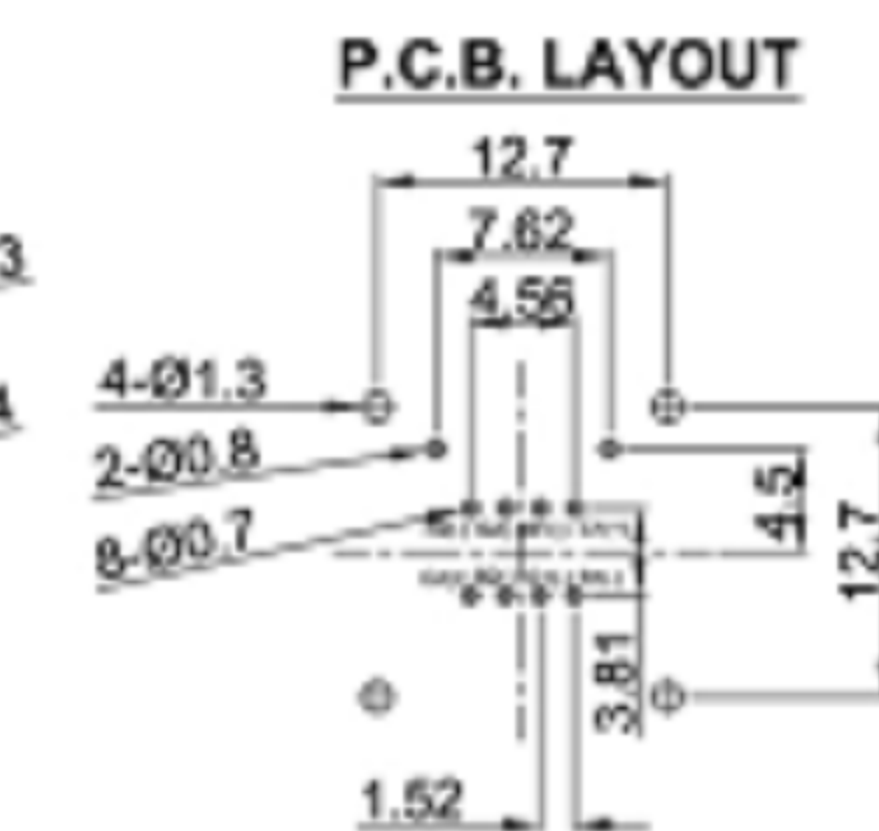

双色灯 :

广东科斯达电子科技有限公司
GUANG DONG KE SI DA ELECTRONIC TECHNOLOGY CO., LTD.

TOLERANCE UNLESS OTHERWISE STATED :
Up to 5 ±0.2
Above 5 ~ 15 ±0.3
Above 15 ~ 30 ±0.4
Above 30 ~ 50 ±0.5
Angle ±0.3

3RD. ANGEL'S

UNITS MM

DRAWN BY: Jack Lu
CHECKED BY: Jacky Chen
APPROVED BY: Tony Kao

DATE: 12/27/22
DATE: 12/27/22
DATE: 12/27/22

MAT'L		TITLE	SWITCH
FINISH		MODLE	TACT SWITCH WITH LED
SCALE	1 : 1	DWG NO.	
SHEET NO.	1 of 1	PART NO.	
		SIZE	A4
		VER	R

ITEM NO.	DESCRIPTION	DRAWN	DATE