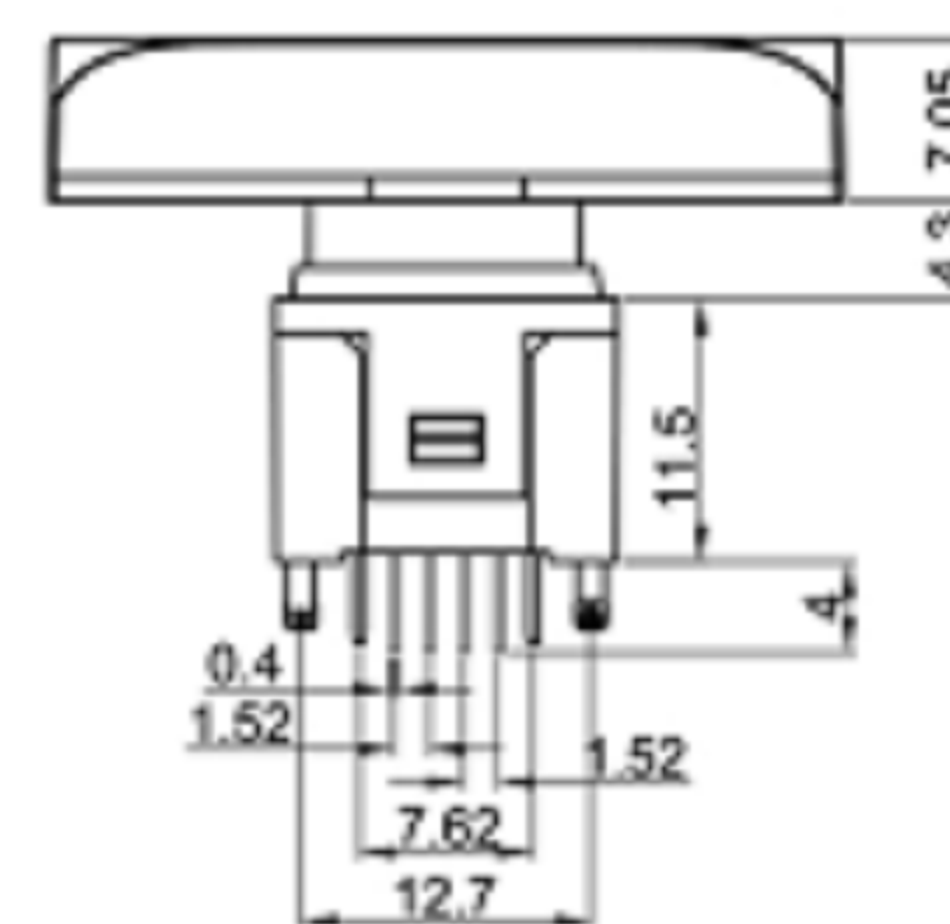

RGB三色灯 :

双色灯 :

广东科斯达电子科技有限公司
GUANG DONG KE SI DA ELECTRONIC TECHNOLOGY CO., LTD.

TOLERANCE UNLESS OTHERWISE STATED :
Up to 5 ±0.2
Above 5 ~ 15 ±0.3
Above 15 ~ 30 ±0.4
Above 30 ~ 50 ±0.5
Angle ±0.3

3RD. ANGEL'S

UNITS MM

DRAWN BY: Jack Lu
CHECKED BY: Jacky Chen
APPROVED BY: Tony Kao

DATE: 12/27/22
DATE: 12/27/22
DATE: 12/27/22

MAT'L		TITLE	SWITCH
FINISH		MODLE	TACT SWITCH WITH LED
SCALE	1 : 1	DWG NO.	
SHEET NO.	1 of 1	PART NO.	
		SIZE	A4
		VER	R

ITEM NO.	DESCRIPTION	DRAWN	DATE