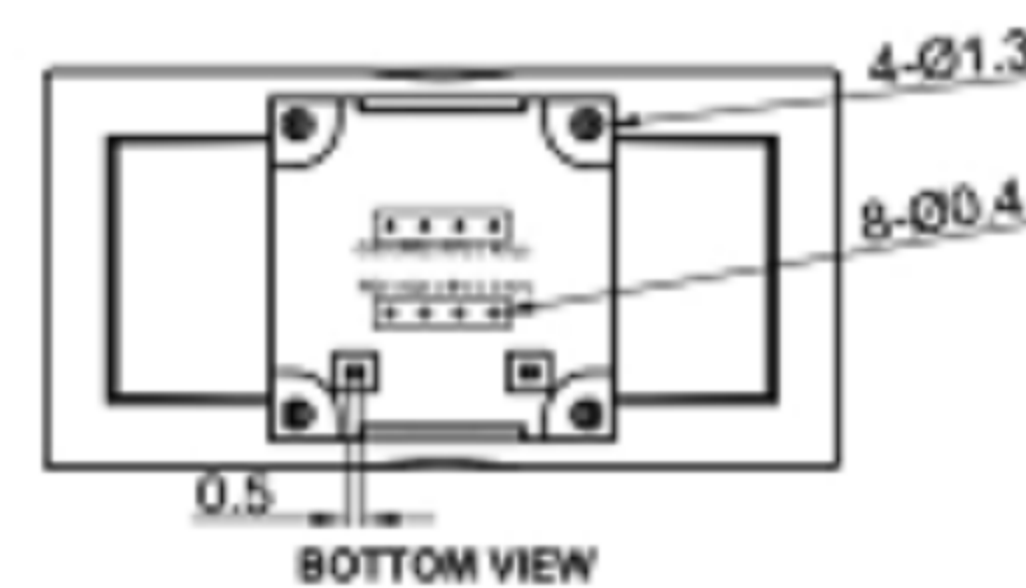

双色灯 :

广东科斯达电子科技有限公司
GUANG DONG KE SI DA ELECTRONIC TECHNOLOGY CO., LTD.

TOLERANCE UNLESS OTHERWISE STATED :
Up to 5 ±0.2
Above 5 ~ 15 ±0.3
Above 15 ~ 30 ±0.4
Above 30 ~ 50 ±0.5
Angle ±0.3

3RD. ANGEL'S

UNITS MM

DRAWN BY: Jack Lu
CHECKED BY: Jacky Chen
APPROVED BY: Tony Kao

DATE: 12/27/22
DATE: 12/27/22
DATE: 12/27/22

MAT'L		TITLE	SWITCH
FINISH		MODLE	TACT SWITCH WITH LED
SCALE	1 : 1	DWG NO.	
SHEET NO.	1 of 1	PART NO.	
		SIZE	A4
		VER	R

ITEM NO.	DESCRIPTION	DRAWN	DATE