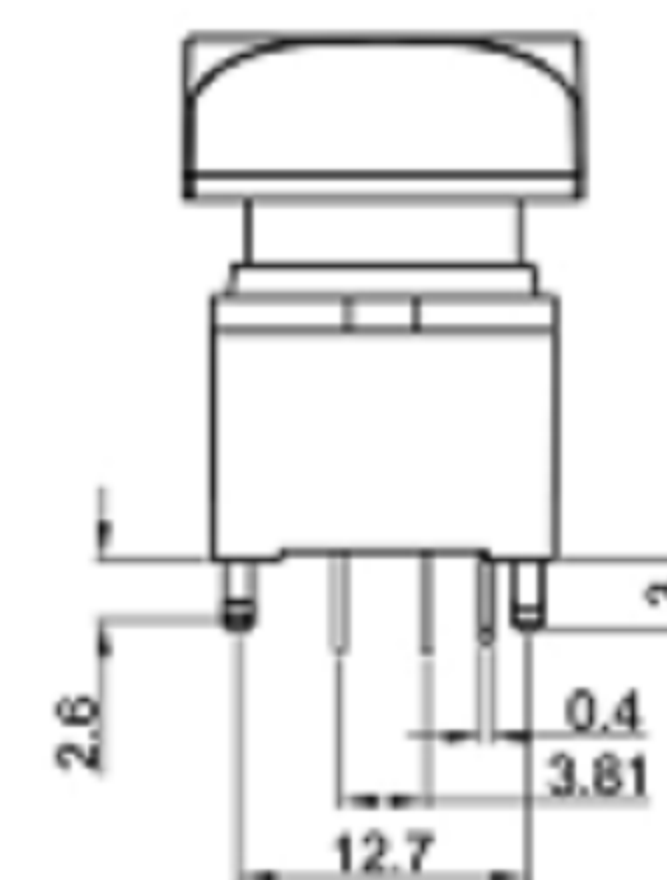

RGB三色灯 :

双色灯 :

广东科斯达电子科技有限公司
GUANG DONG KE SI DA ELECTRONIC TECHNOLOGY CO., LTD.

TOLERANCE UNLESS OTHERWISE STATED :
Up to 5 ±0.2
Above 5 ~ 15 ±0.3
Above 15 ~ 30 ±0.4
Above 30 ~ 50 ±0.5
Angle ±0.3

3RD. ANGEL'S

UNITS MM

DRAWN BY: Jack Lu
CHECKED BY: Jacky Chen
APPROVED BY: Tony Kao

DATE: 12/27/22
DATE: 12/27/22
DATE: 12/27/22

MAT'L		TITLE	SWITCH
FINISH		MODLE	TACT SWITCH WITH LED
SCALE	1 : 1	DWG NO.	
SHEET NO.	1 of 1	PART NO.	
		SIZE	A4
		VER	R

ITEM NO.	DESCRIPTION	DRAWN	DATE