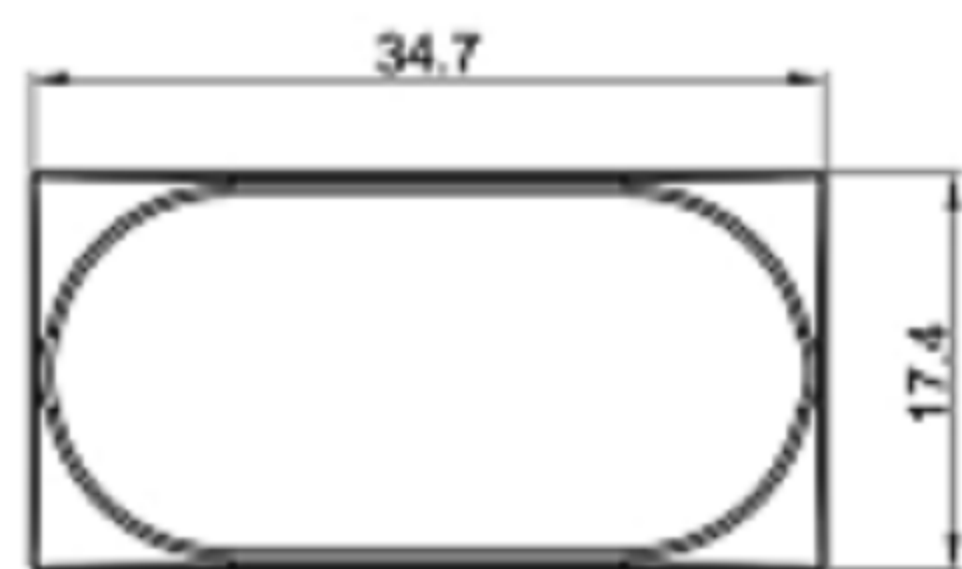

双色灯 :

广东科斯达电子科技有限公司
GUANG DONG KE SI DA ELECTRONIC TECHNOLOGY CO., LTD.

TOLERANCE UNLESS OTHERWISE STATED :
Up to 5 ±0.2
Above 5 ~ 15 ±0.3
Above 15 ~ 30 ±0.4
Above 30 ~ 50 ±0.5
Angle ±0.3

3RD. ANGEL'S

UNITS MM

DRAWN BY: Jack Lu
CHECKED BY: Jacky Chen
APPROVED BY: Tony Kao

DATE: 12/27/22
DATE: 12/27/22
DATE: 12/27/22

MAT'L		TITLE	SWITCH
FINISH		MODLE	TACT SWITCH WITH LED
SCALE	1 : 1	DWG NO.	
SHEET NO.	1 of 1	PART NO.	
		SIZE	A4
		VER	R

ITEM NO.	DESCRIPTION	DRAWN	DATE