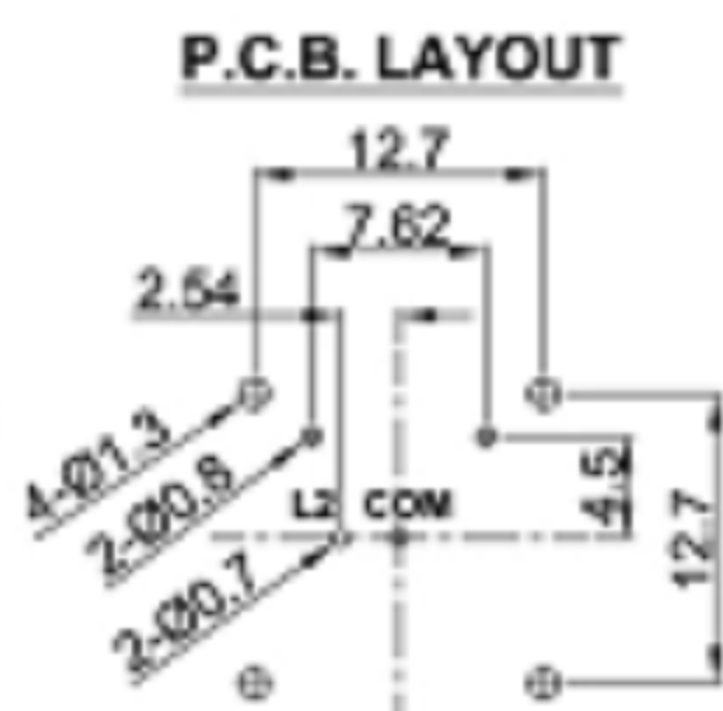

RGB三色灯 :

双色灯 :

 **广东科斯达电子科技有限公司**  
GUANG DONG KE SI DA ELECTRONIC TECHNOLOGY CO., LTD.

TOLERANCE UNLESS OTHERWISE STATED :  
Up to 5 ±0.2  
Above 5 ~ 15 ±0.3  
Above 15 ~ 30 ±0.4  
Above 30 ~ 50 ±0.5  
Angle ±0.3

3RD. ANGEL'S

UNITS MM

DRAWN BY: Jack Lu  
CHECKED BY: Jacky Chen  
APPROVED BY: Tony Kao

DATE: 12/27/22  
DATE: 12/27/22  
DATE: 12/27/22

MAT'L		TITLE	SWITCH
FINISH		MODLE	TACT SWITCH WITH LED
SCALE	1 : 1	DWG NO.	
SHEET NO.	1 of 1	PART NO.	
		SIZE	A4
		VER	R

ITEM NO.	DESCRIPTION	DRAWN	DATE