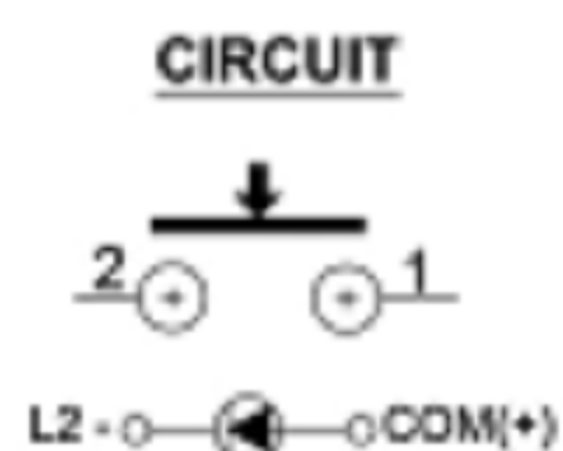

RGB三色灯 :

双色灯 :

广东科斯达电子科技有限公司
GUANG DONG KE SI DA ELECTRONIC TECHNOLOGY CO., LTD.

TOLERANCE UNLESS OTHERWISE STATED :
Up to 5 ±0.2
Above 5 ~ 15 ±0.3
Above 15 ~ 30 ±0.4
Above 30 ~ 50 ±0.5
Angle ±0.3

3RD. ANGEL'S

UNITS MM

DRAWN BY: Jack Lu
CHECKED BY: Jacky Chen
APPROVED BY: Tony Kao

DATE: 12/27/22
DATE: 12/27/22
DATE: 12/27/22

MAT'L		TITLE	SWITCH
FINISH		MODLE	TACT SWITCH WITH LED
SCALE	1 : 1	DWG NO.	
SHEET NO.	1 of 1	PART NO.	
		SIZE	A4
		VER	R

ITEM NO.	DESCRIPTION	DRAWN	DATE