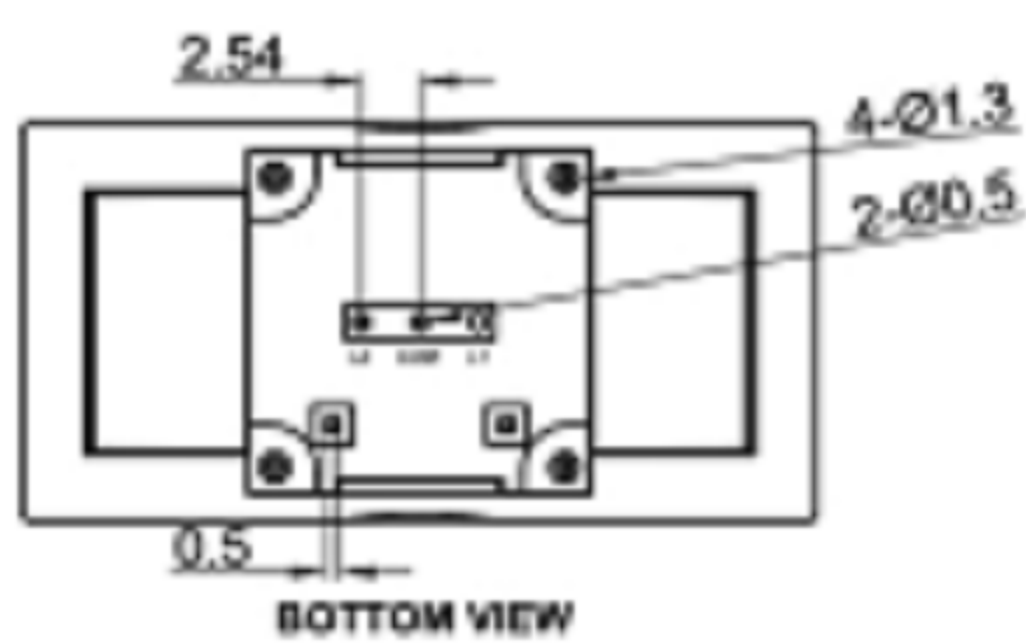

RGB三色灯 :

双色灯 :

广东科斯达电子科技有限公司
GUANG DONG KE SI DA ELECTRONIC TECHNOLOGY CO., LTD.

TOLERANCE UNLESS OTHERWISE STATED :
Up to 5 ±0.2
Above 5 ~ 15 ±0.3
Above 15 ~ 30 ±0.4
Above 30 ~ 50 ±0.5
Angle ±0.3

3RD. ANGEL'S

UNITS MM

DRAWN BY: Jack Lu
CHECKED BY: Jacky Chen
APPROVED BY: Tony Kao

DATE: 12/27/22
DATE: 12/27/22
DATE: 12/27/22

MAT'L		TITLE	SWITCH
FINISH		MODLE	TACT SWITCH WITH LED
SCALE	1 : 1	DWG NO.	
SHEET NO.	1 of 1	PART NO.	
		SIZE	A4
		VER	R

ITEM NO.	DESCRIPTION	DRAWN	DATE