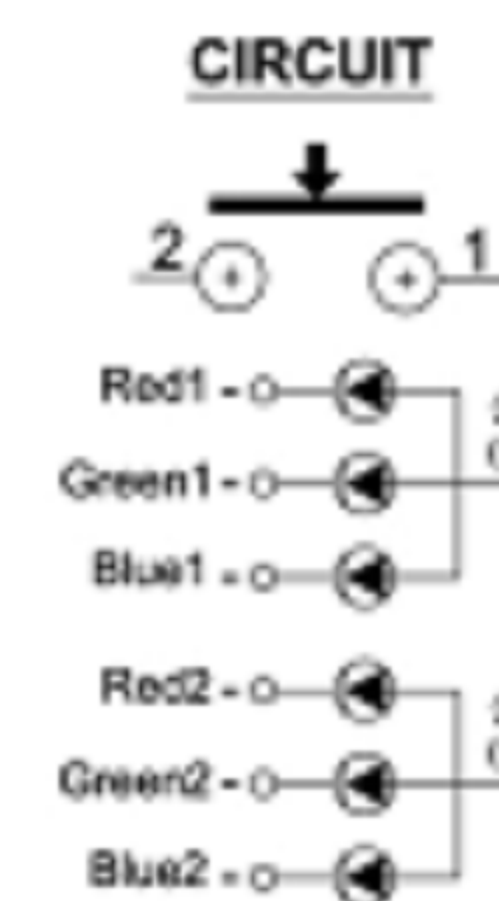

RGB三色灯 :

双色灯 :

 **广东科斯达电子科技有限公司**  
GUANG DONG KE SI DA ELECTRONIC TECHNOLOGY CO., LTD.

TOLERANCE UNLESS OTHERWISE STATED :  
Up to 5 ±0.2  
Above 5 ~ 15 ±0.3  
Above 15 ~ 30 ±0.4  
Above 30 ~ 50 ±0.5  
Angle ±0.3

3RD. ANGEL'S

UNITS MM

DRAWN BY: Jack Lu  
CHECKED BY: Jacky Chen  
APPROVED BY: Tony Kao

DATE: 12/27/22  
DATE: 12/27/22  
DATE: 12/27/22

MAT'L		TITLE	SWITCH
FINISH		MODLE	TACT SWITCH WITH LED
SCALE	1 : 1	DWG NO.	
SHEET NO.	1 of 1	PART NO.	
		SIZE	A4
		VER	R

ITEM NO.	DESCRIPTION	DRAWN	DATE