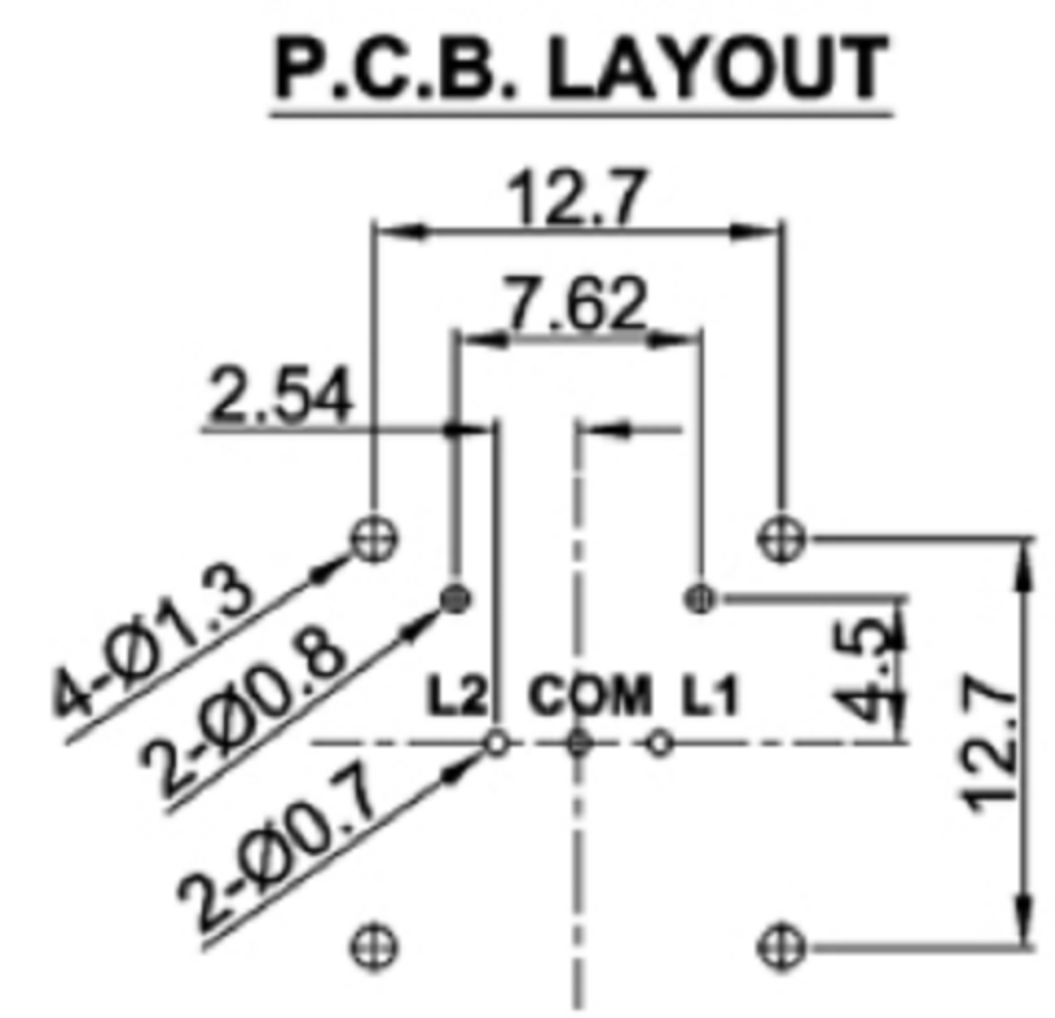

单色灯：

双色灯：

RGB三色灯：

**广东科斯达电子科技有限公司**  
**GUANG DONG KE SI DA ELECTRONIC TECHNOLOGY CO., LTD.**

TOLERANCE UNLESS OTHERWISE STATED :  
 Up to 5 ±0.2  
 Above 5 ~ 15 ±0.3  
 Above 15 ~ 30 ±0.4  
 Above 30 ~ 50 ±0.5  
 Angle ±0.3

3RD. ANGEL'S

UNITS MM

DRAWN BY:	DATE	MAT'L	TITLE	SWITCH
Jack Lu	12/27/22		MODLE	TACT SWITCH WITH LED
CHECKED BY:	DATE	FINISH	DWG NO.	SIZE
Jacky Chen	12/27/22		PART NO.	A4
APPROVED BY:	DATE	SCALE	1 : 1	VER
Tony Kao	12/27/22	SHEET NO.	1 of 1	R