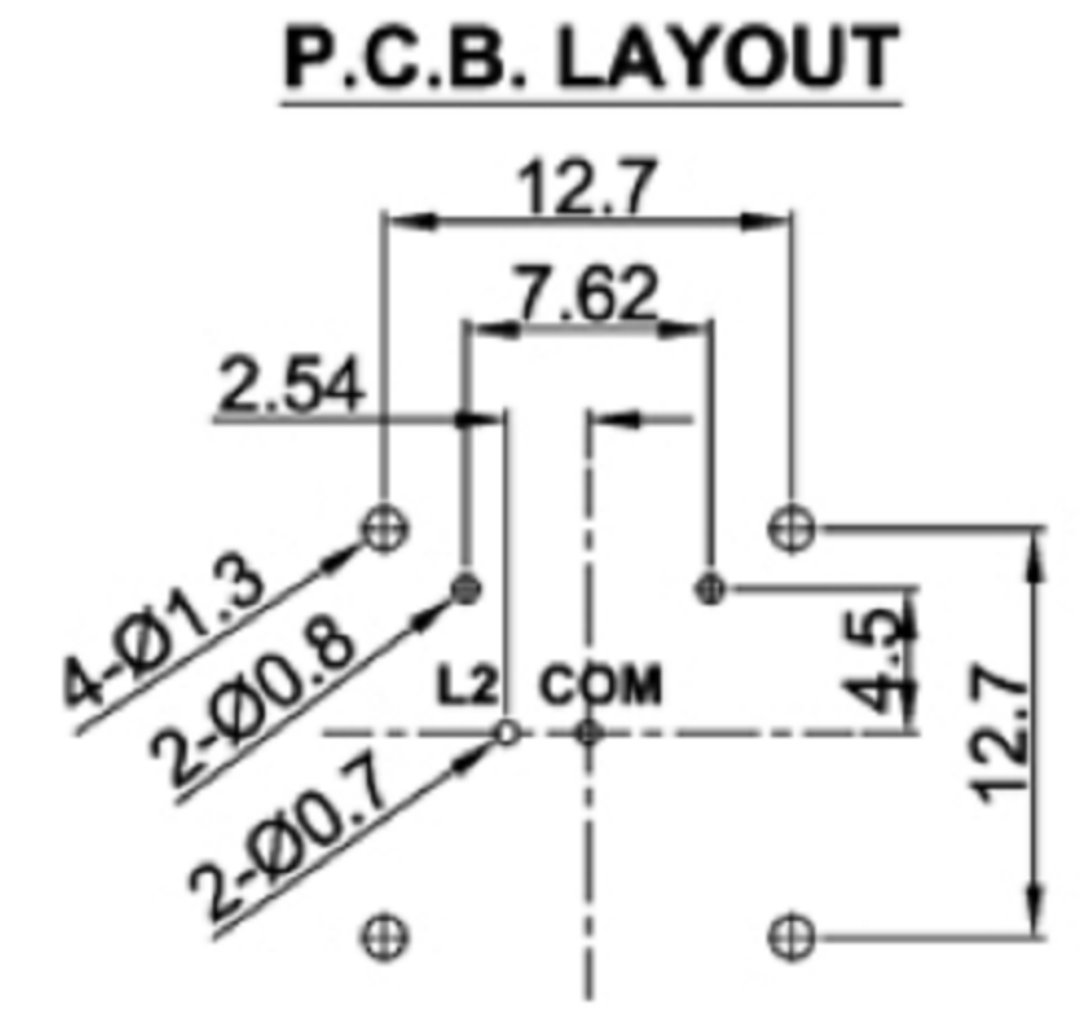

单色灯：

双色灯：

RGB三色灯：

广东科斯达电子科技有限公司
GUANG DONG KE SI DA ELECTRONIC TECHNOLOGY CO., LTD.

TOLERANCE UNLESS OTHERWISE STATED :
Up to 5 ±0.2
Above 5 ~ 15 ±0.3
Above 15 ~ 30 ±0.4
Above 30 ~ 50 ±0.5
Angle ±0.3

3RD. ANGEL'S

UNITS MM

DRAWN BY:	DATE	MAT'L	TITLE	SWITCH
Jack Lu	12/27/22		MODLE	TACT SWITCH WITH LED
CHECKED BY:	DATE	FINISH	DWG NO.	SIZE
Jacky Chen	12/27/22		PART NO.	A4
APPROVED BY:	DATE	SCALE	1 : 1	VER
Tony Kao	12/27/22	SHEET NO.	1 of 1	R