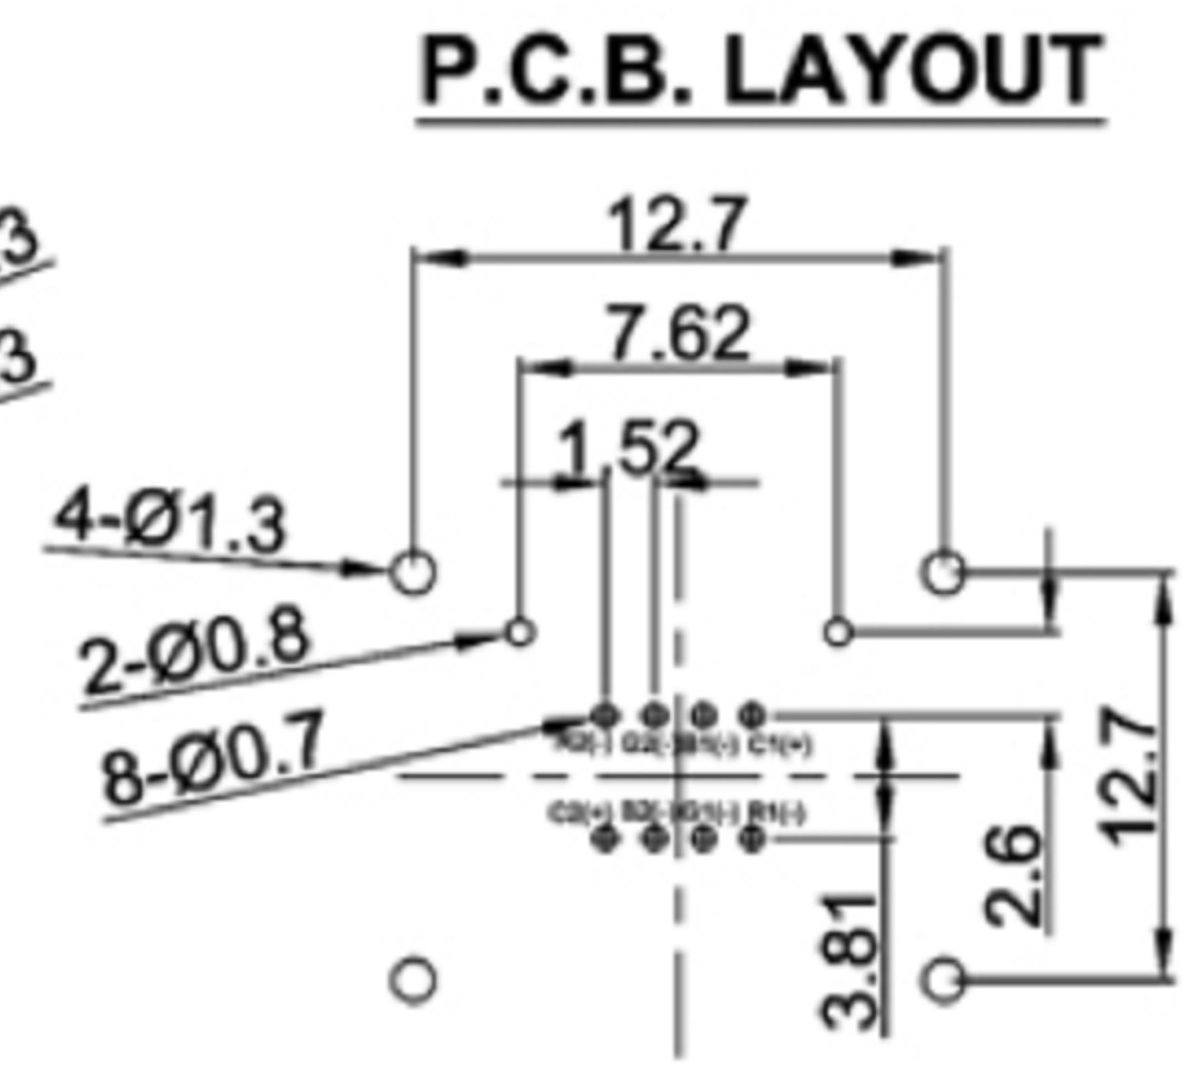

RGB三色灯：

广东科斯达电子科技有限公司
GUANG DONG KE SI DA ELECTRONIC TECHNOLOGY CO., LTD.

TOLERANCE UNLESS OTHERWISE STATED :
Up to 5 ±0.2
Above 5 ~ 15 ±0.3
Above 15 ~ 30 ±0.4
Above 30 ~ 50 ±0.5
Angle ±0.3

3RD. ANGEL'S

UNITS MM

DRAWN BY:	DATE	MAT'L	TITLE	SWITCH
Jack Lu	12/27/22		MODLE	TACT SWITCH WITH LED
CHECKED BY:	DATE	FINISH	DWG NO.	SIZE
Jacky Chen	12/27/22		PART NO.	A4
APPROVED BY:	DATE	SCALE	1 : 1	VER
Tony Kao	12/27/22	SHEET NO.	1 of 1	R