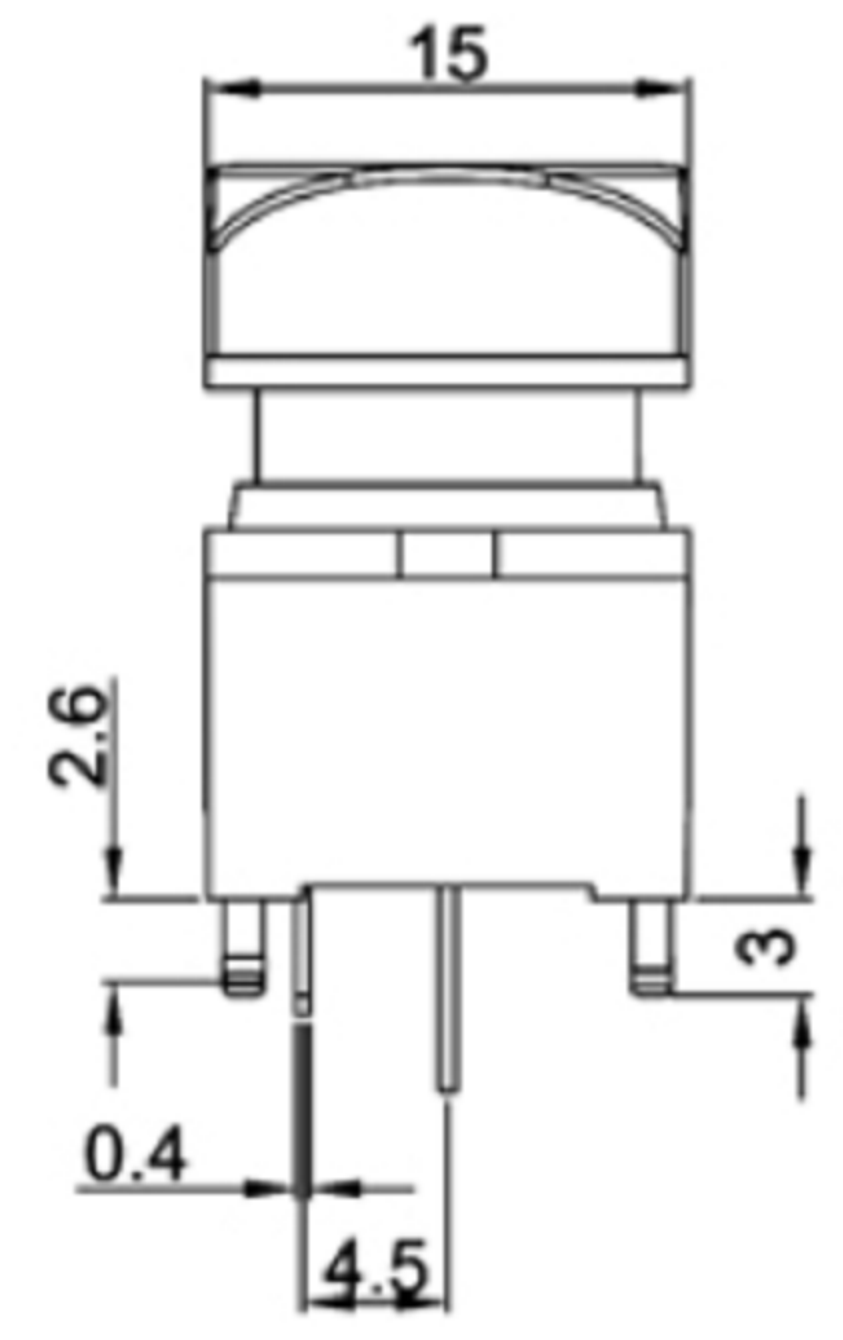

单色灯：

双色灯：

RGB三色灯：

广东科斯达电子科技有限公司
GUANG DONG KE SI DA ELECTRONIC TECHNOLOGY CO., LTD.

TOLERANCE UNLESS OTHERWISE STATED :
Up to 5 ±0.2
Above 5 ~ 15 ±0.3
Above 15 ~ 30 ±0.4
Above 30 ~ 50 ±0.5
Angle ±0.3

3RD. ANGEL'S

UNITS MM

DRAWN BY:	DATE	MAT'L	TITLE	SWITCH
Jack Lu	12/27/22		MODLE	TACT SWITCH WITH LED
CHECKED BY:	DATE	FINISH	DWG NO.	SIZE
Jacky Chen	12/27/22		PART NO.	A4
APPROVED BY:	DATE	SCALE	1 : 1	VER
Tony Kao	12/27/22	SHEET NO.	1 of 1	R