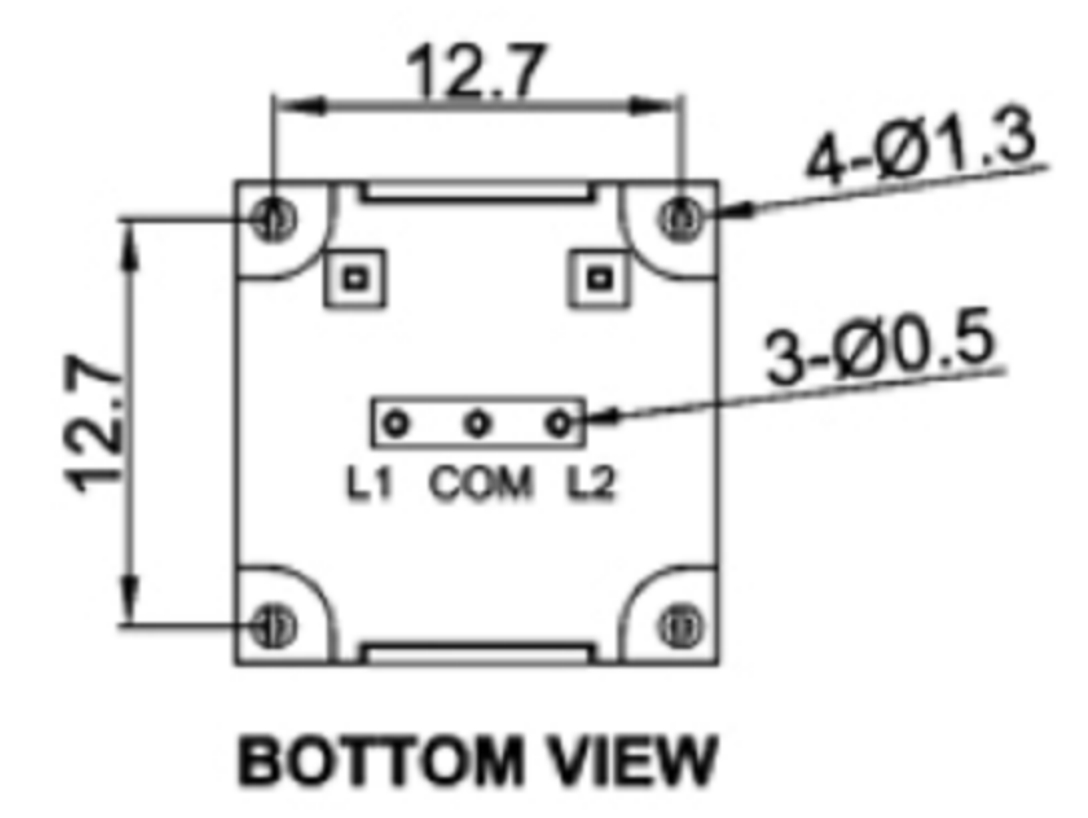

单色灯：

双色灯：

RGB三色灯：

广东科斯达电子科技有限公司
GUANG DONG KE SI DA ELECTRONIC TECHNOLOGY CO., LTD.

TOLERANCE UNLESS OTHERWISE STATED :
Up to 5 ±0.2
Above 5 ~ 15 ±0.3
Above 15 ~ 30 ±0.4
Above 30 ~ 50 ±0.5
Angle ±0.3

3RD. ANGEL'S

UNITS MM

DRAWN BY:	DATE	MAT'L	TITLE	SWITCH
Jack Lu	12/27/22		MODLE	TACT SWITCH WITH LED
CHECKED BY:	DATE	FINISH	DWG NO.	SIZE
Jacky Chen	12/27/22		PART NO.	A4
APPROVED BY:	DATE	SCALE	1 : 1	VER
Tony Kao	12/27/22	SHEET NO.	1 of 1	R