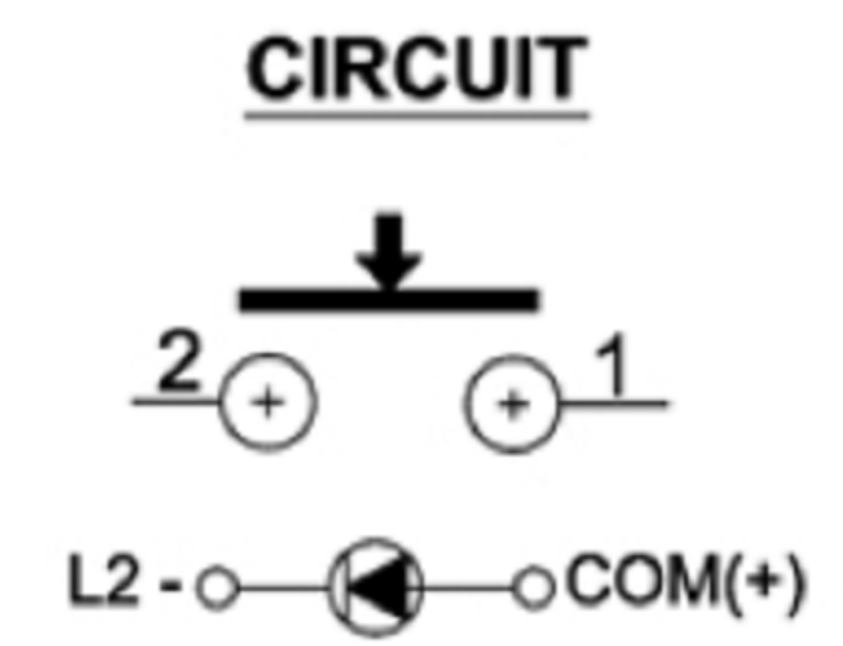

单色灯：

双色灯：

RGB三色灯：

**广东科斯达电子科技有限公司**  
**GUANG DONG KE SI DA ELECTRONIC TECHNOLOGY CO., LTD.**

TOLERANCE UNLESS OTHERWISE STATED :  
 Up to 5 ±0.2  
 Above 5 ~ 15 ±0.3  
 Above 15 ~ 30 ±0.4  
 Above 30 ~ 50 ±0.5  
 Angle ±0.3

3RD. ANGEL'S

UNITS MM

DRAWN BY:	DATE	MAT'L	TITLE	SWITCH
Jack Lu	12/27/22		MODLE	TACT SWITCH WITH LED
CHECKED BY:	DATE	FINISH	DWG NO.	SIZE
Jacky Chen	12/27/22		PART NO.	A4
APPROVED BY:	DATE	SCALE	1 : 1	VER
Tony Kao	12/27/22	SHEET NO.	1 of 1	R