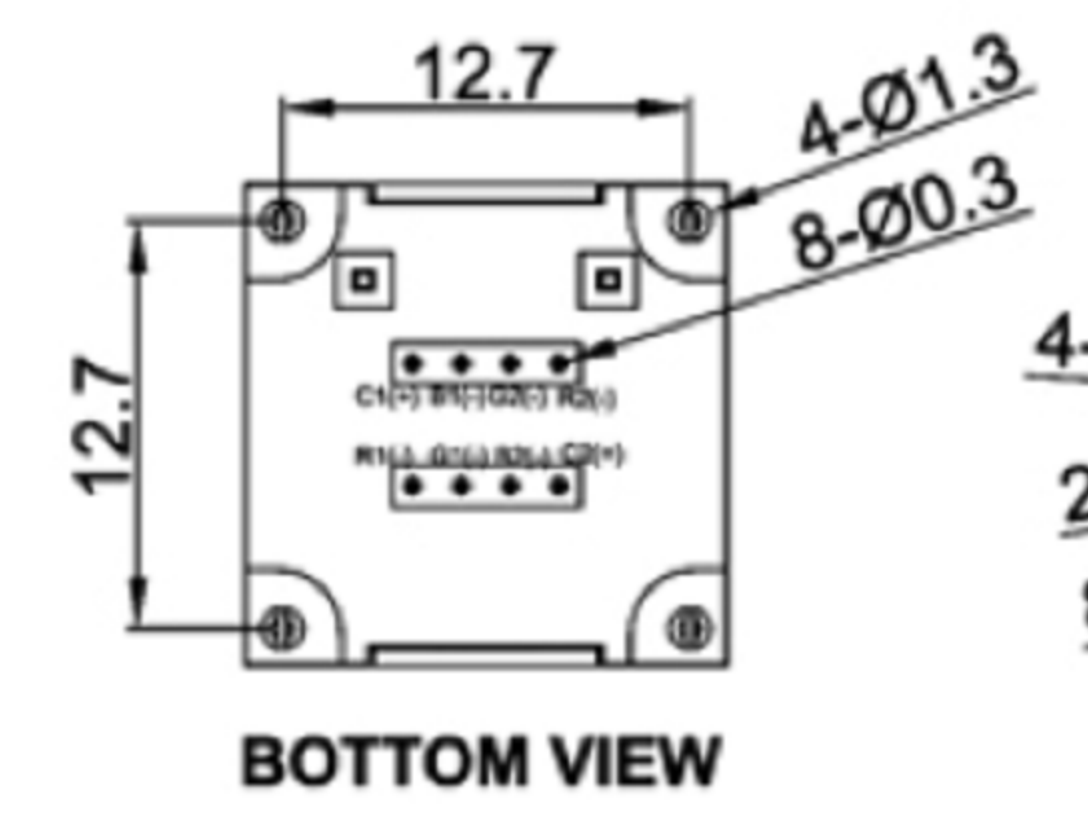

RGB三色灯：

广东科斯达电子科技有限公司
GUANG DONG KE SI DA ELECTRONIC TECHNOLOGY CO., LTD.

TOLERANCE UNLESS OTHERWISE STATED :
Up to 5 ±0.2
Above 5 ~ 15 ±0.3
Above 15 ~ 30 ±0.4
Above 30 ~ 50 ±0.5
Angle ±0.3

3RD. ANGEL'S

UNITS MM

DRAWN BY:	DATE	MAT'L	TITLE	SWITCH
Jack Lu	12/27/22		MODLE	TACT SWITCH WITH LED
CHECKED BY:	DATE	FINISH	DWG NO.	SIZE
Jacky Chen	12/27/22		PART NO.	A4
APPROVED BY:	DATE	SCALE	1 : 1	VER
Tony Kao	12/27/22	SHEET NO.	1 of 1	R