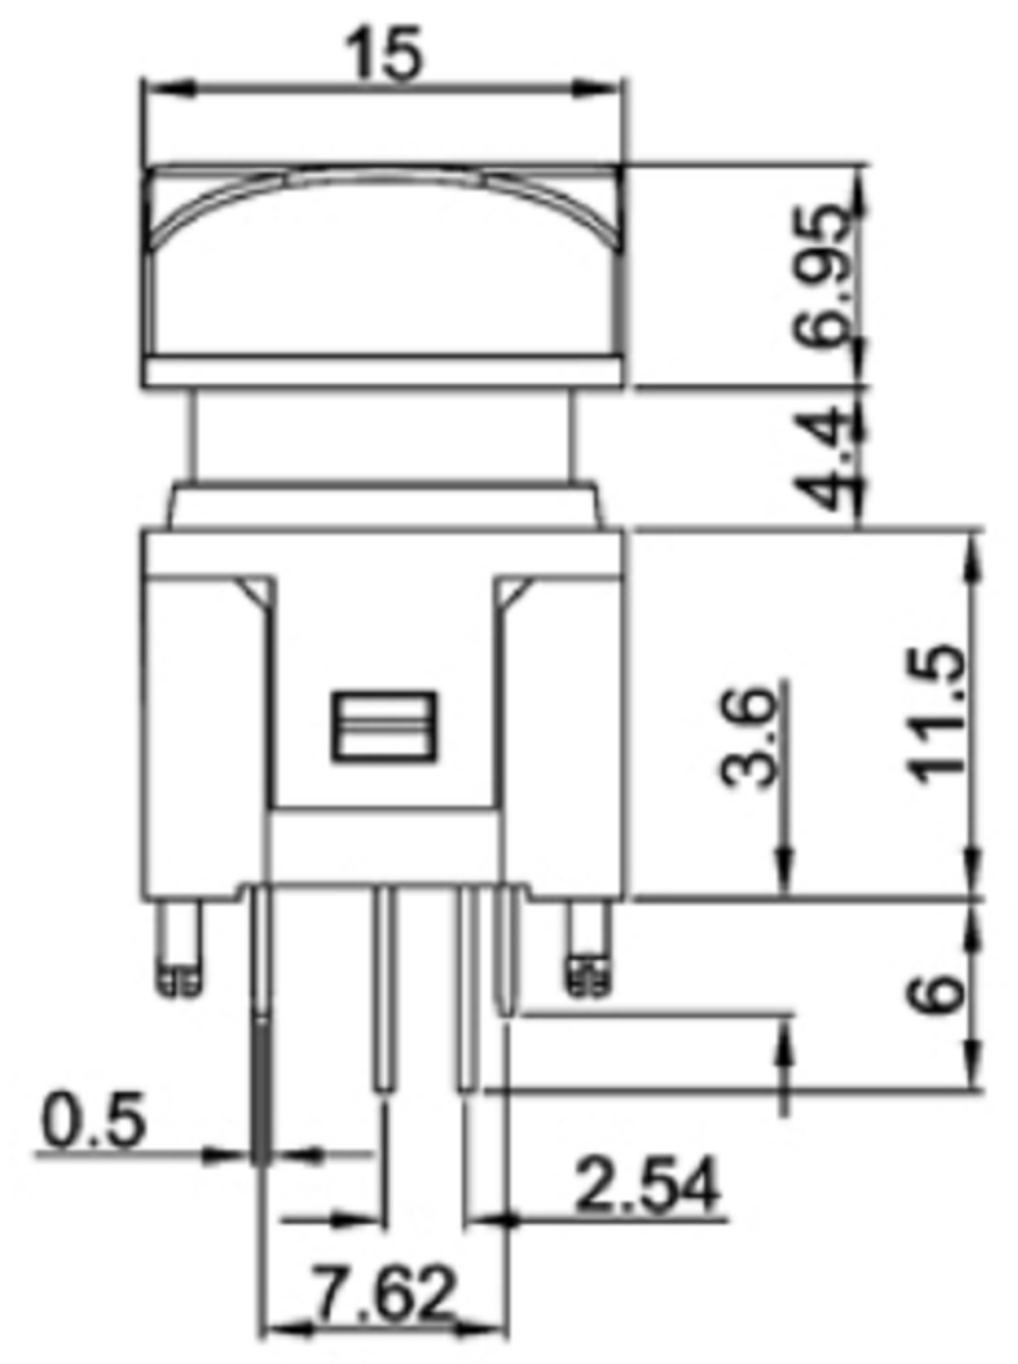

单色灯：

双色灯：

RGB三色灯：

广东科斯达电子科技有限公司
GUANG DONG KE SI DA ELECTRONIC TECHNOLOGY CO., LTD.

TOLERANCE UNLESS OTHERWISE STATED :
Up to 5 ±0.2
Above 5 ~ 15 ±0.3
Above 15 ~ 30 ±0.4
Above 30 ~ 50 ±0.5
Angle ±0.3

3RD. ANGEL'S

UNITS MM

DRAWN BY:	DATE	MAT'L	TITLE	SWITCH
Jack Lu	12/27/22		MODLE	TACT SWITCH WITH LED
CHECKED BY:	DATE	FINISH	DWG NO.	SIZE
Jacky Chen	12/27/22		PART NO.	A4
APPROVED BY:	DATE	SCALE	1 : 1	VER
Tony Kao	12/27/22	SHEET NO.	1 of 1	R