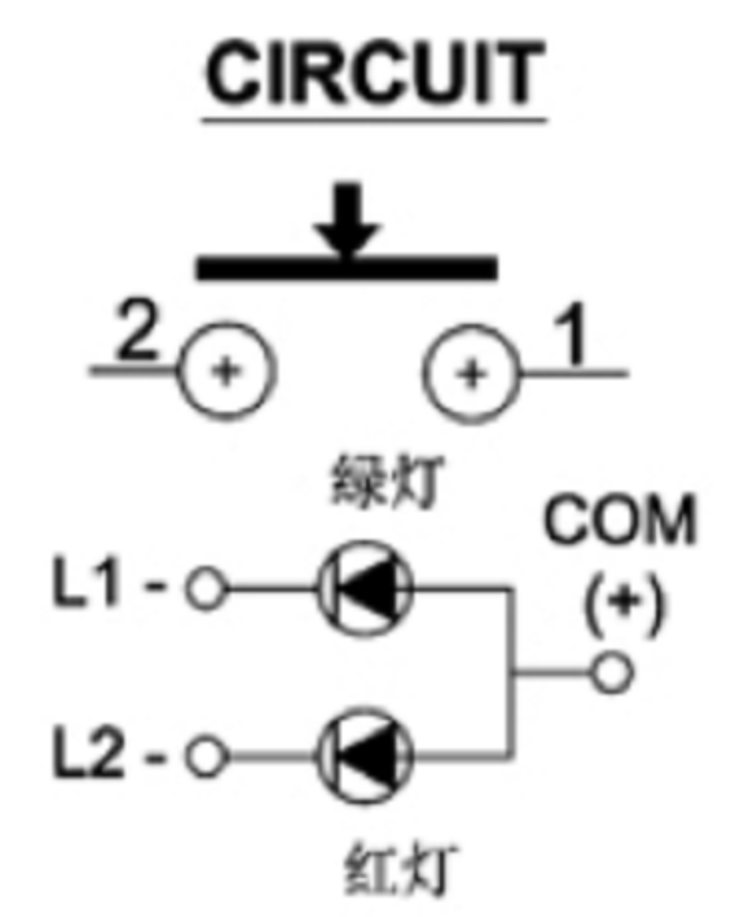

单色灯：

双色灯：

RGB三色灯：

**广东科斯达电子科技有限公司**  
**GUANG DONG KE SI DA ELECTRONIC TECHNOLOGY CO., LTD.**

TOLERANCE UNLESS OTHERWISE STATED :  
 Up to 5 ±0.2  
 Above 5 ~ 15 ±0.3  
 Above 15 ~ 30 ±0.4  
 Above 30 ~ 50 ±0.5  
 Angle ±0.3

3RD. ANGEL'S

UNITS MM

DRAWN BY:	DATE	MAT'L	TITLE	SWITCH
Jack Lu	12/27/22		MODLE	TACT SWITCH WITH LED
CHECKED BY:	DATE	FINISH	DWG NO.	SIZE
Jacky Chen	12/27/22		PART NO.	A4
APPROVED BY:	DATE	SCALE	1 : 1	VER
Tony Kao	12/27/22	SHEET NO.	1 of 1	R