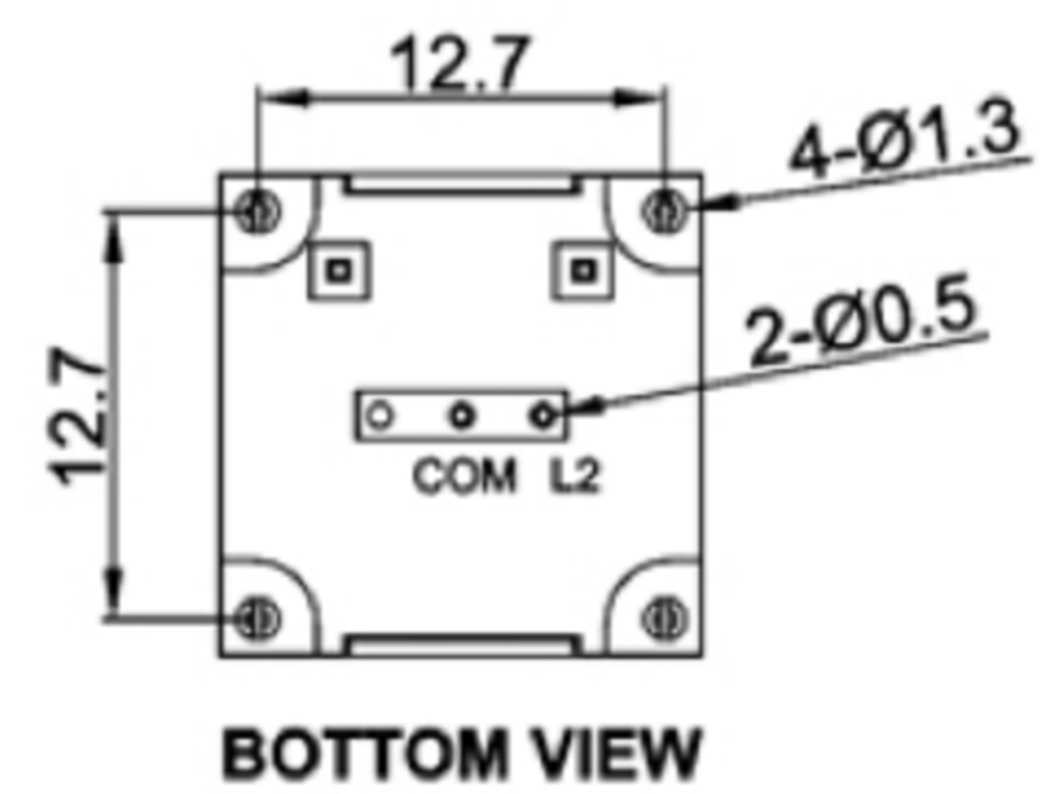

单色灯：

双色灯：

RGB三色灯：

广东科斯达电子科技有限公司
GUANG DONG KE SI DA ELECTRONIC TECHNOLOGY CO., LTD.

TOLERANCE UNLESS OTHERWISE STATED :
Up to 5 ±0.2
Above 5 ~ 15 ±0.3
Above 15 ~ 30 ±0.4
Above 30 ~ 50 ±0.5
Angle ±0.3

3RD. ANGEL'S

UNITS MM

DRAWN BY:	DATE	MAT'L	TITLE	SWITCH
Jack Lu	12/27/22		MODLE	TACT SWITCH WITH LED
CHECKED BY:	DATE	FINISH	DWG NO.	SIZE
Jacky Chen	12/27/22		PART NO.	A4
APPROVED BY:	DATE	SCALE	1 : 1	VER
Tony Kao	12/27/22	SHEET NO.	1 of 1	R