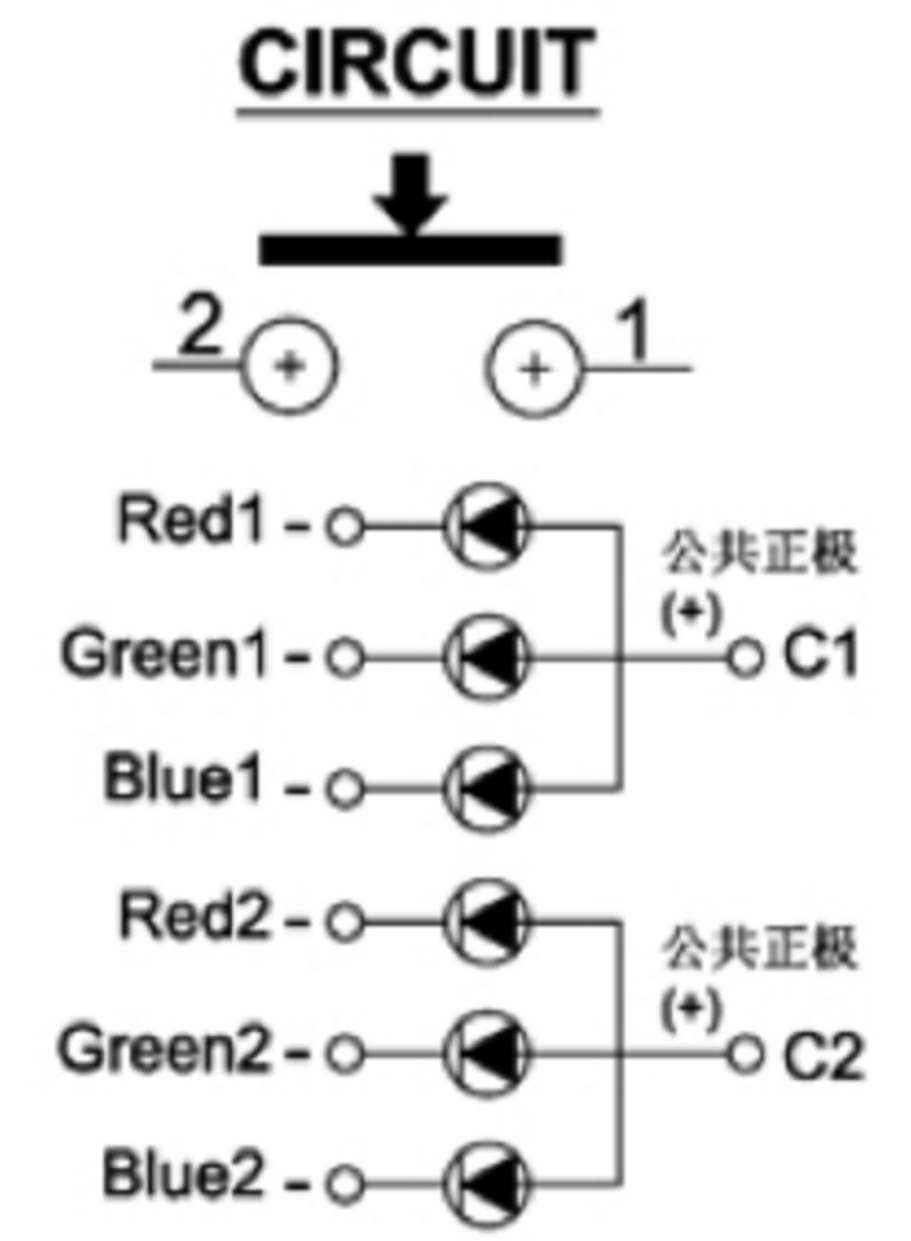

单色灯：

双色灯：

RGB三色灯：

**广东科斯达电子科技有限公司**  
**GUANG DONG KE SI DA ELECTRONIC TECHNOLOGY CO., LTD.**

TOLERANCE UNLESS OTHERWISE STATED :  
 Up to 5 ±0.2  
 Above 5 ~ 15 ±0.3  
 Above 15 ~ 30 ±0.4  
 Above 30 ~ 50 ±0.5  
 Angle ±0.3

3RD. ANGEL'S

UNITS MM

DRAWN BY:	DATE	MAT'L	TITLE	SWITCH
Jack Lu	12/27/22		MODLE	TACT SWITCH WITH LED
CHECKED BY:	DATE	FINISH	DWG NO.	SIZE
Jacky Chen	12/27/22		PART NO.	A4
APPROVED BY:	DATE	SCALE	1 : 1	VER
Tony Kao	12/27/22	SHEET NO.	1 of 1	R