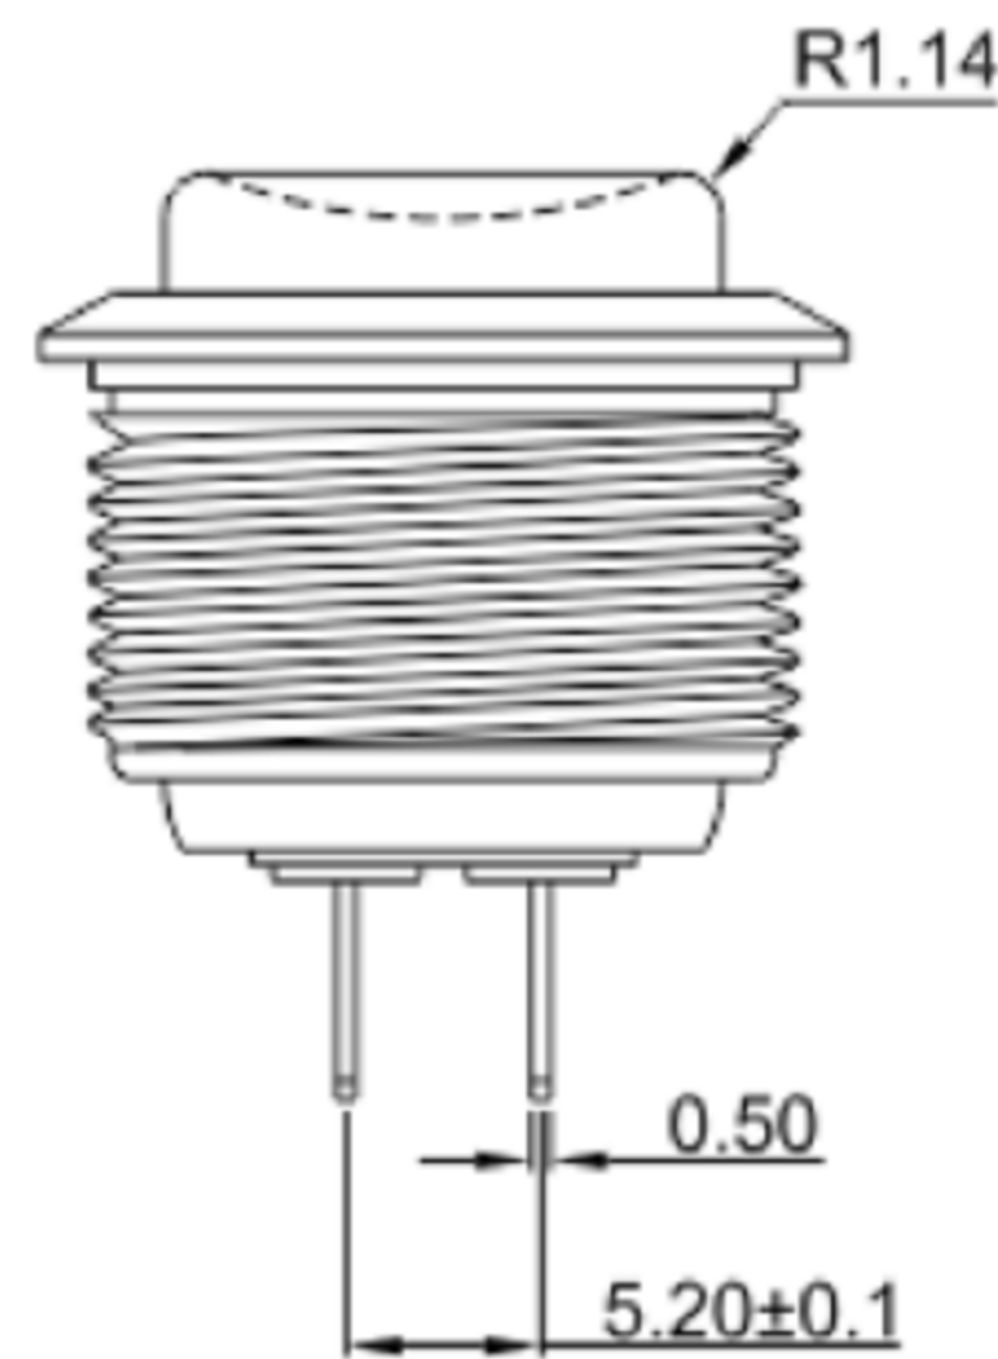

Grease.  
Sealing: Front-IP68,Back-IP65.

 **广东科斯达电子科技有限公司**  
GUANG DONG KE SI DA ELECTRONIC TECHNOLOGY CO., LTD.

TOLERANCE UNLESS OTHERWISE STATED: Up to 5 ±0.2, Above 5 ~ 15 ±0.3, Above 15 ~ 30 ±0.4, Above 30 ~ 50 ±0.5, Angle ±0.3

3RD. ANGEL'S

UNITS MM

DRAWN BY:	DATE	MAT'L	TITLE	SWITCH
Jack Lu	12/27/22			
CHECKED BY:	DATE	FINISH	MODLE	TACT SWITCH WITH LED
Jacky Chen	12/27/22			
APPROVED BY:	DATE	SCALE	DWG NO.	SIZE
Tony Kao	12/27/22	1 : 1		A4
		SHEET NO.	PART NO.	VER
		1 of 1		R