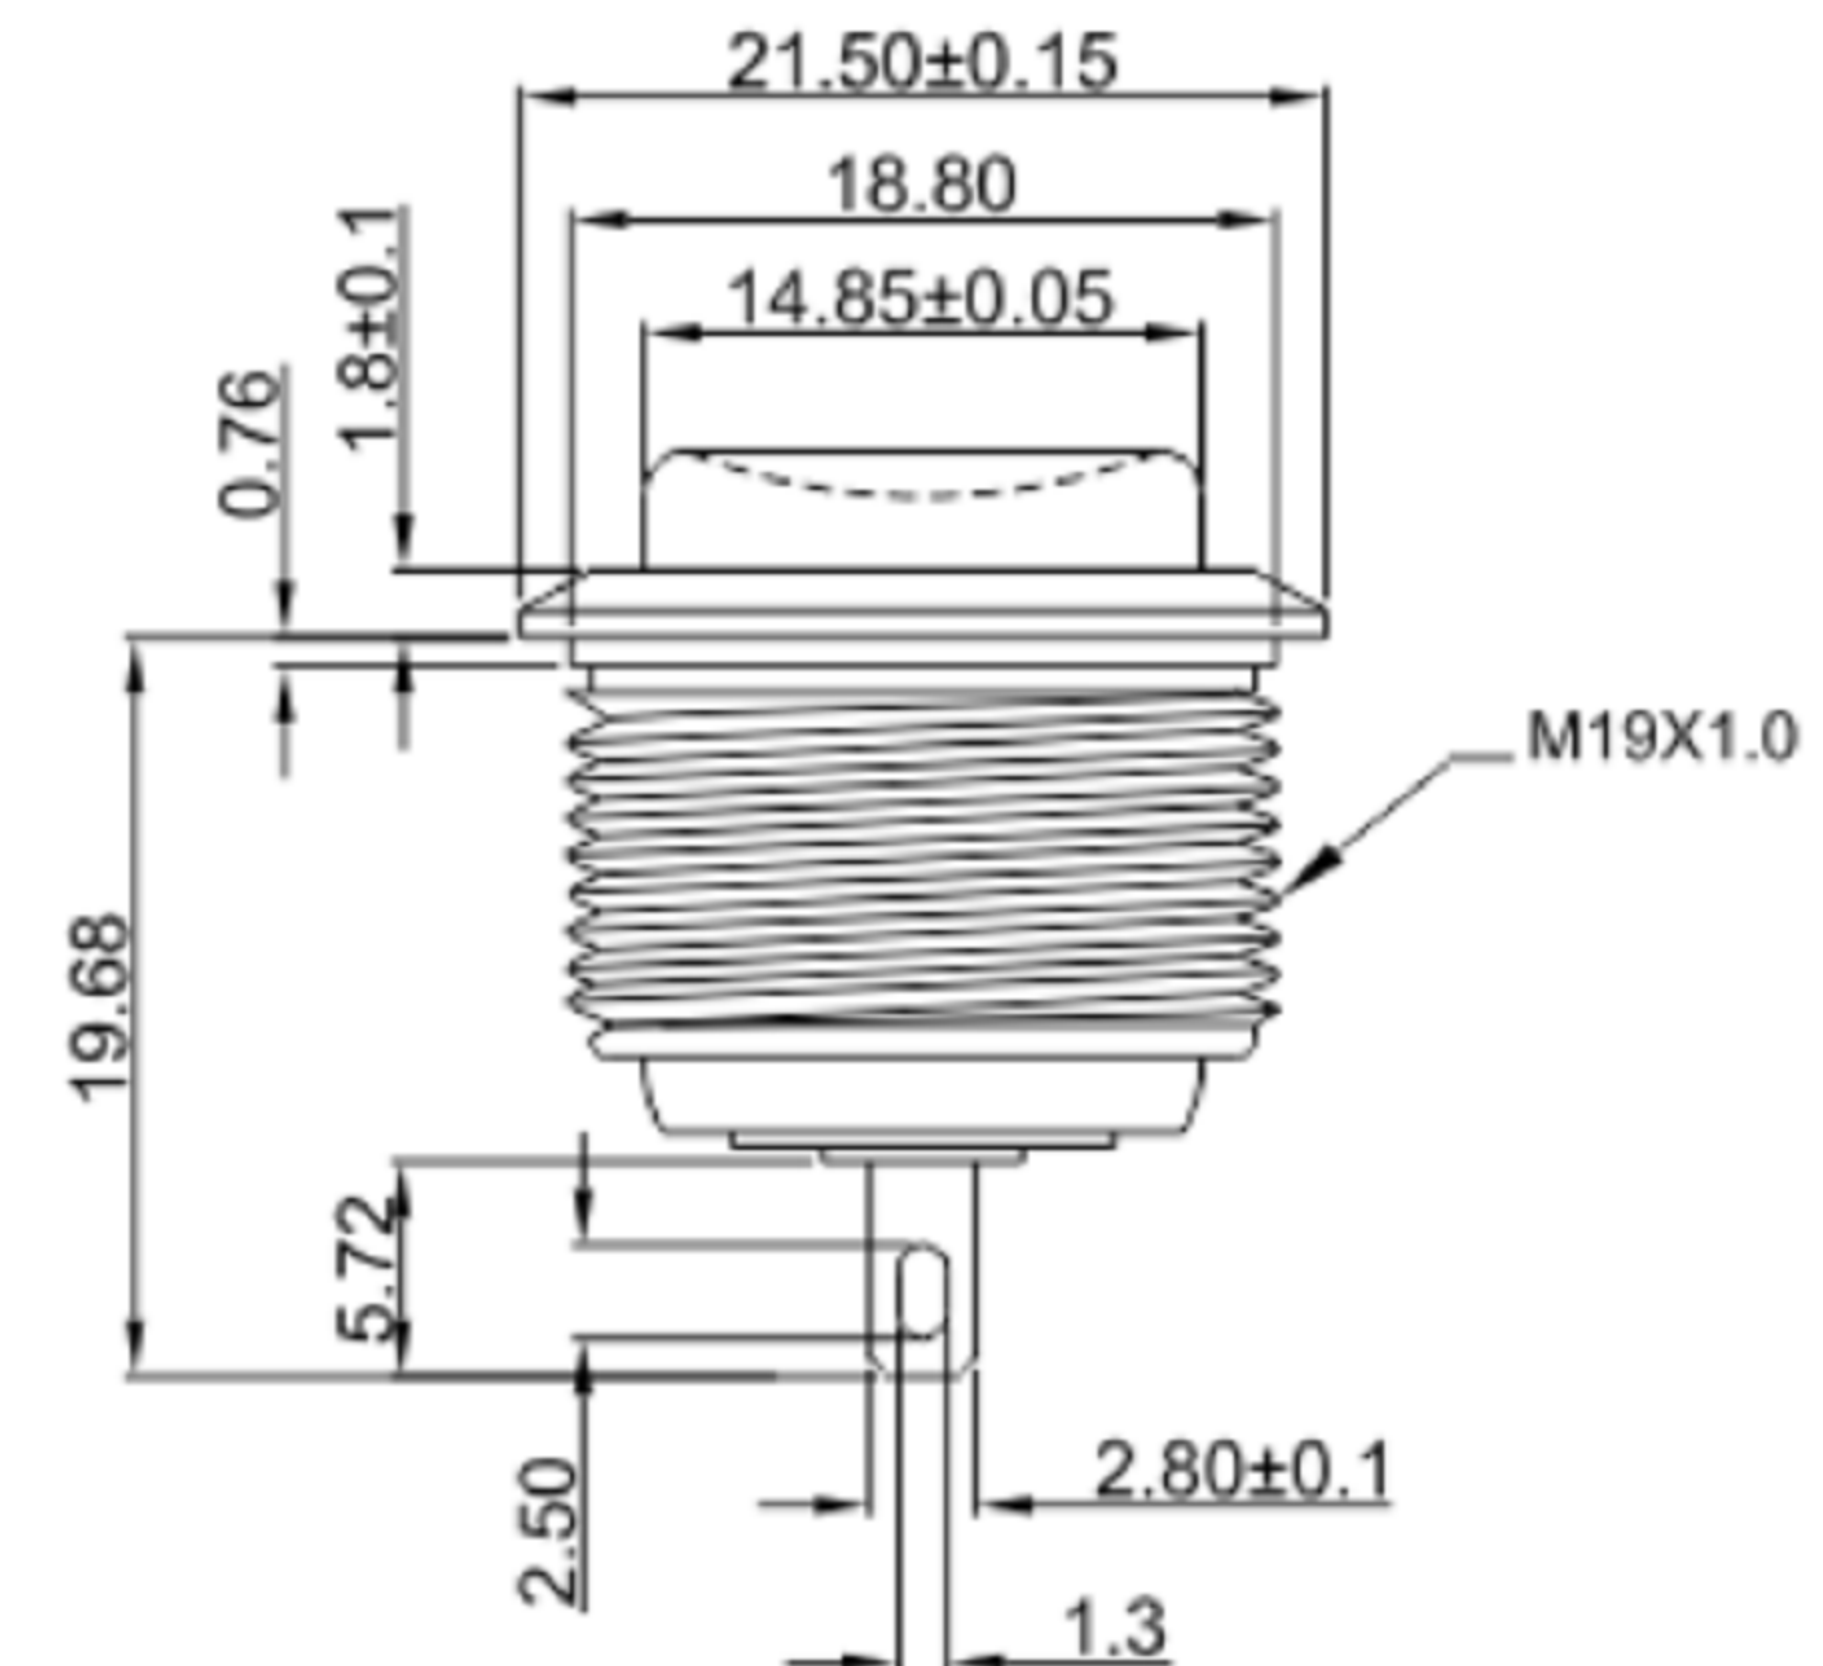

Grease.  
Sealing: Front-IP68,Back-IP65.

 **广东科斯达电子科技有限公司**  
GUANG DONG KE SI DA ELECTRONIC TECHNOLOGY CO., LTD.

TOLERANCE UNLESS OTHERWISE STATED: Up to 5 ±0.2, Above 5 ~ 15 ±0.3, Above 15 ~ 30 ±0.4, Above 30 ~ 50 ±0.5, Angle ±0.3

3RD. ANGEL'S

UNITS MM

DRAWN BY:	DATE	MAT'L	TITLE	SWITCH
Jack Lu	12/27/22			
CHECKED BY:	DATE	FINISH	MODLE	TACT SWITCH WITH LED
Jacky Chen	12/27/22			
APPROVED BY:	DATE	SCALE	DWG NO.	SIZE
Tony Kao	12/27/22	1 : 1		A4
		SHEET NO.	PART NO.	VER
		1 of 1		R