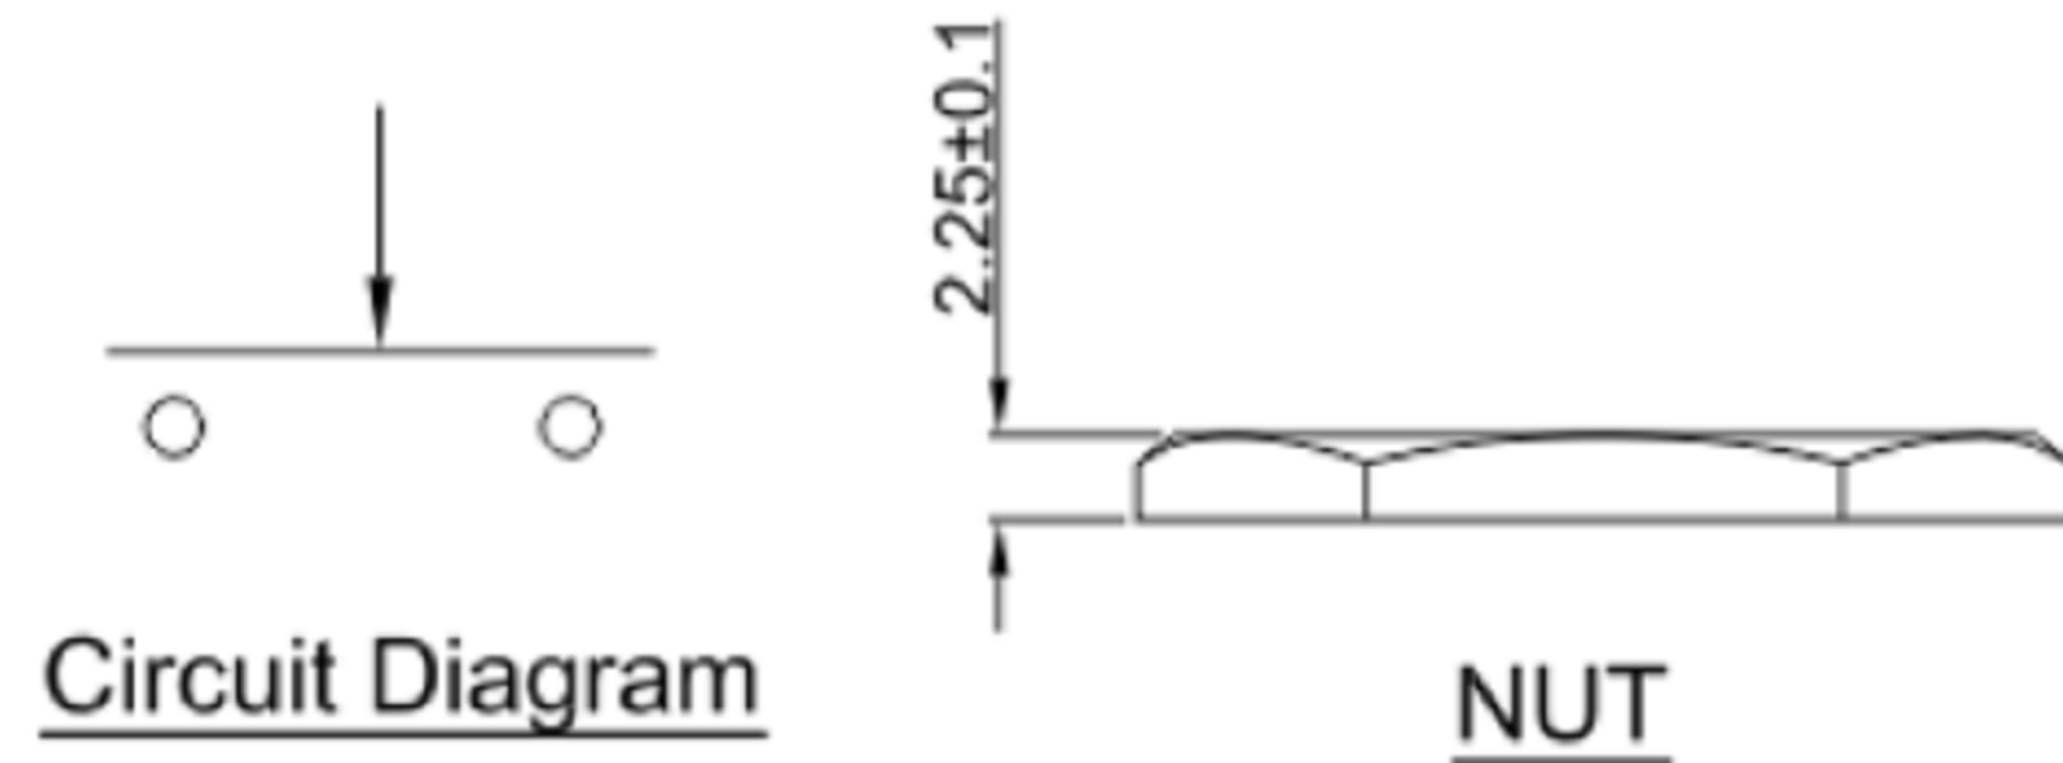

Grease.  
Sealing: Front-IP68,Back-IP65.

 **广东科斯达电子科技有限公司**  
GUANG DONG KE SI DA ELECTRONIC TECHNOLOGY CO., LTD.

TOLERANCE UNLESS OTHERWISE STATED: Up to 5 ±0.2, Above 5 ~ 15 ±0.3, Above 15 ~ 30 ±0.4, Above 30 ~ 50 ±0.5, Angle ±0.3