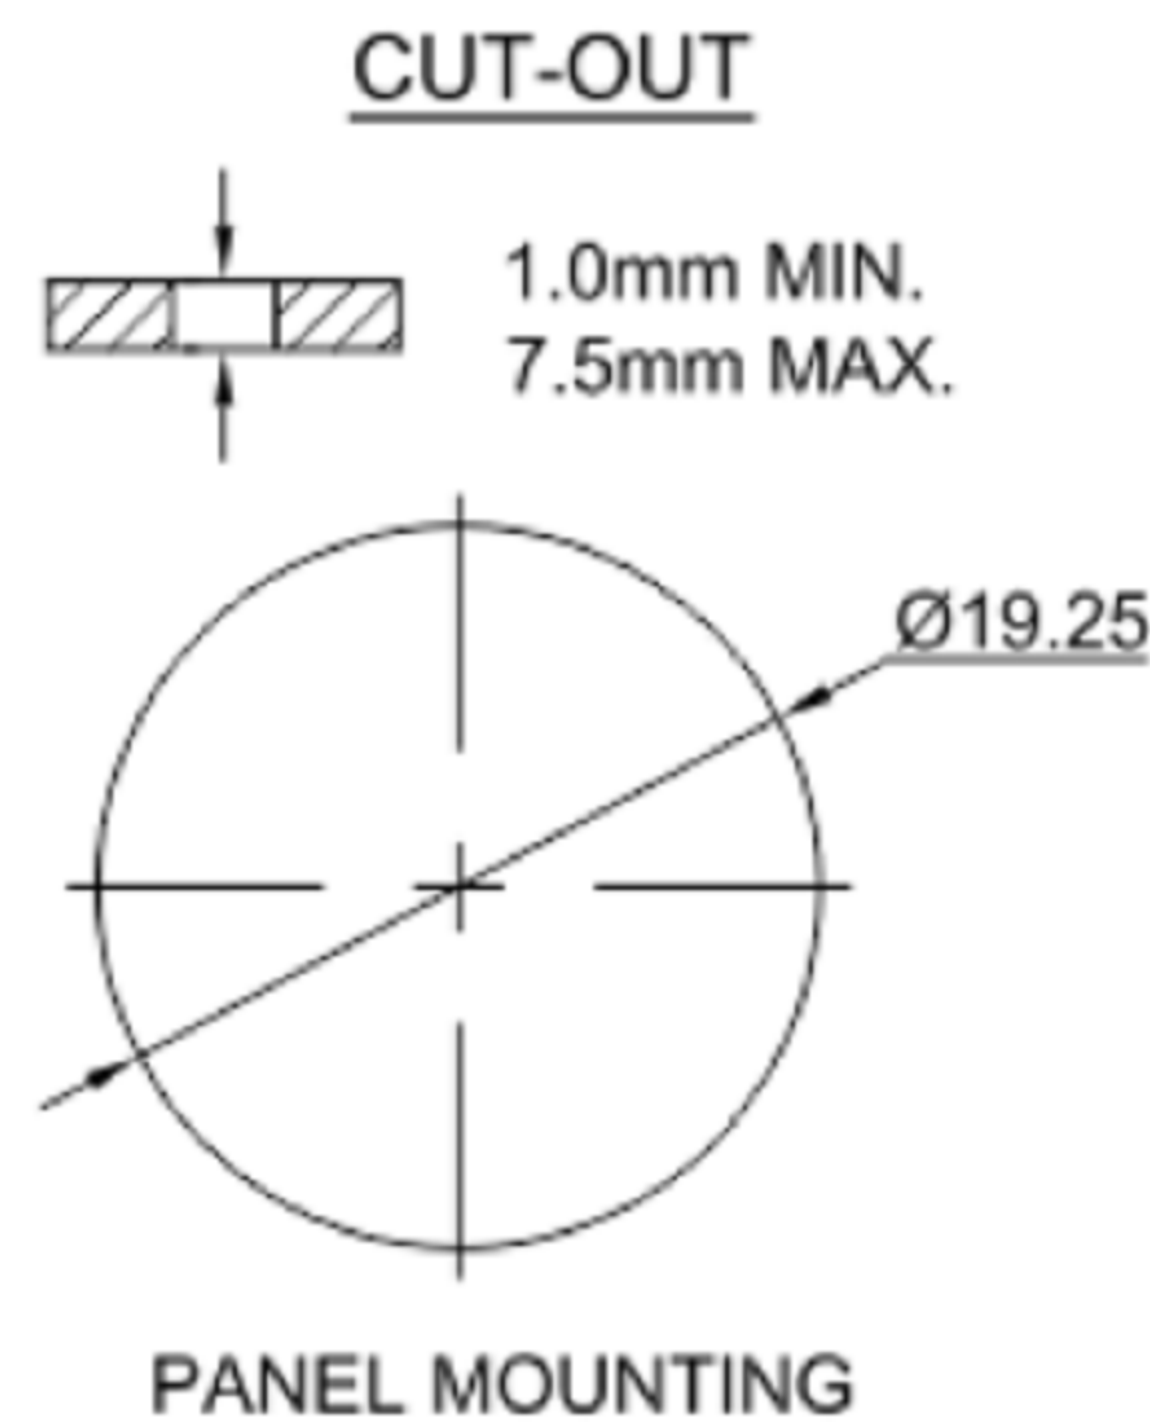

Grease.  
Sealing: Front-IP68,Back-IP65.

 **广东科斯达电子科技有限公司**  
GUANG DONG KE SI DA ELECTRONIC TECHNOLOGY CO., LTD.

TOLERANCE UNLESS OTHERWISE STATED: Up to 5 ±0.2, Above 5 ~ 15 ±0.3, Above 15 ~ 30 ±0.4, Above 30 ~ 50 ±0.5, Angle ±0.3

3RD. ANGEL'S

UNITS MM

DRAWN BY:	DATE	MAT'L	TITLE	SWITCH
Jack Lu	12/27/22			
CHECKED BY:	DATE	FINISH	MODLE	TACT SWITCH WITH LED
Jacky Chen	12/27/22			
APPROVED BY:	DATE	SCALE	DWG NO.	SIZE
Tony Kao	12/27/22	1 : 1		A4
		SHEET NO.	PART NO.	VER
		1 of 1		R