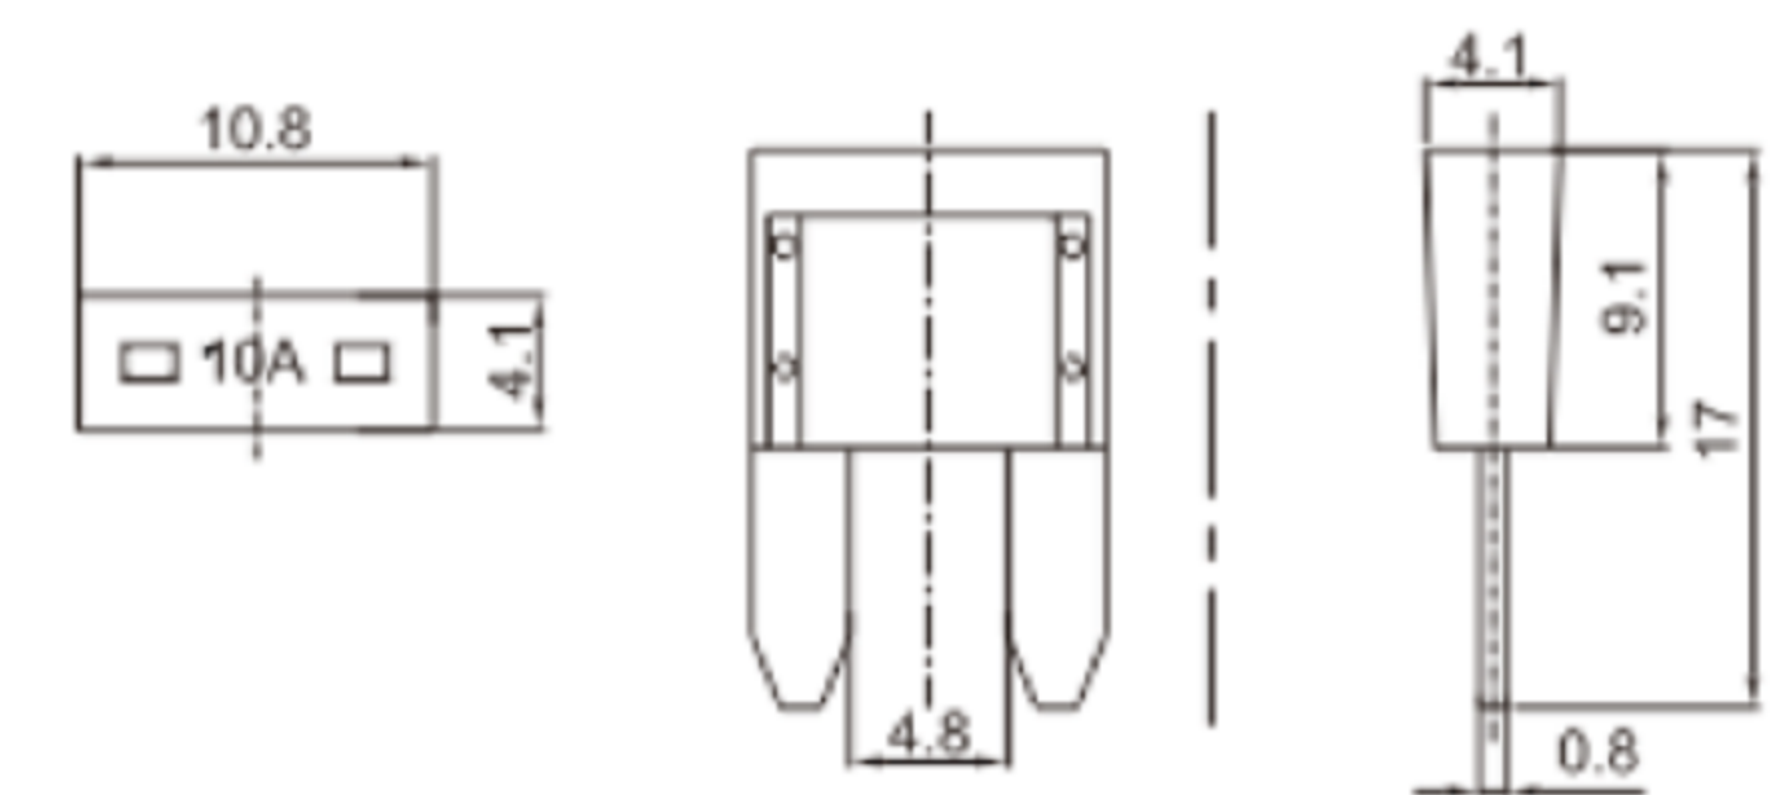

AST FUSE

广东科斯达电子科技有限公司
GUANG DONG KE SI DA ELECTRONIC TECHNOLOGY CO., LTD.

TOLERANCE UNLESS OTHERWISE STATED:
Up to 5 ±0.2
Above 5 ~ 15 ±0.3
Above 15 ~ 30 ±0.4
Above 30 ~ 50 ±0.5
Angle ±0.3

3RD. ANGEL'S

UNITS MM

DRAWN BY:	DATE	MAT'L	TITLE	SWITCH
Jack Lu	12/27/22			
CHECKED BY:	DATE	FINISH	MODLE	TACT SWITCH WITH LED
Jacky Chen	12/27/22			
APPROVED BY:	DATE	SCALE	DWG NO.	SIZE
Tony Kao	12/27/22	1:1		A4
		SHEET NO.	PART NO.	VER
		1 of 1		R